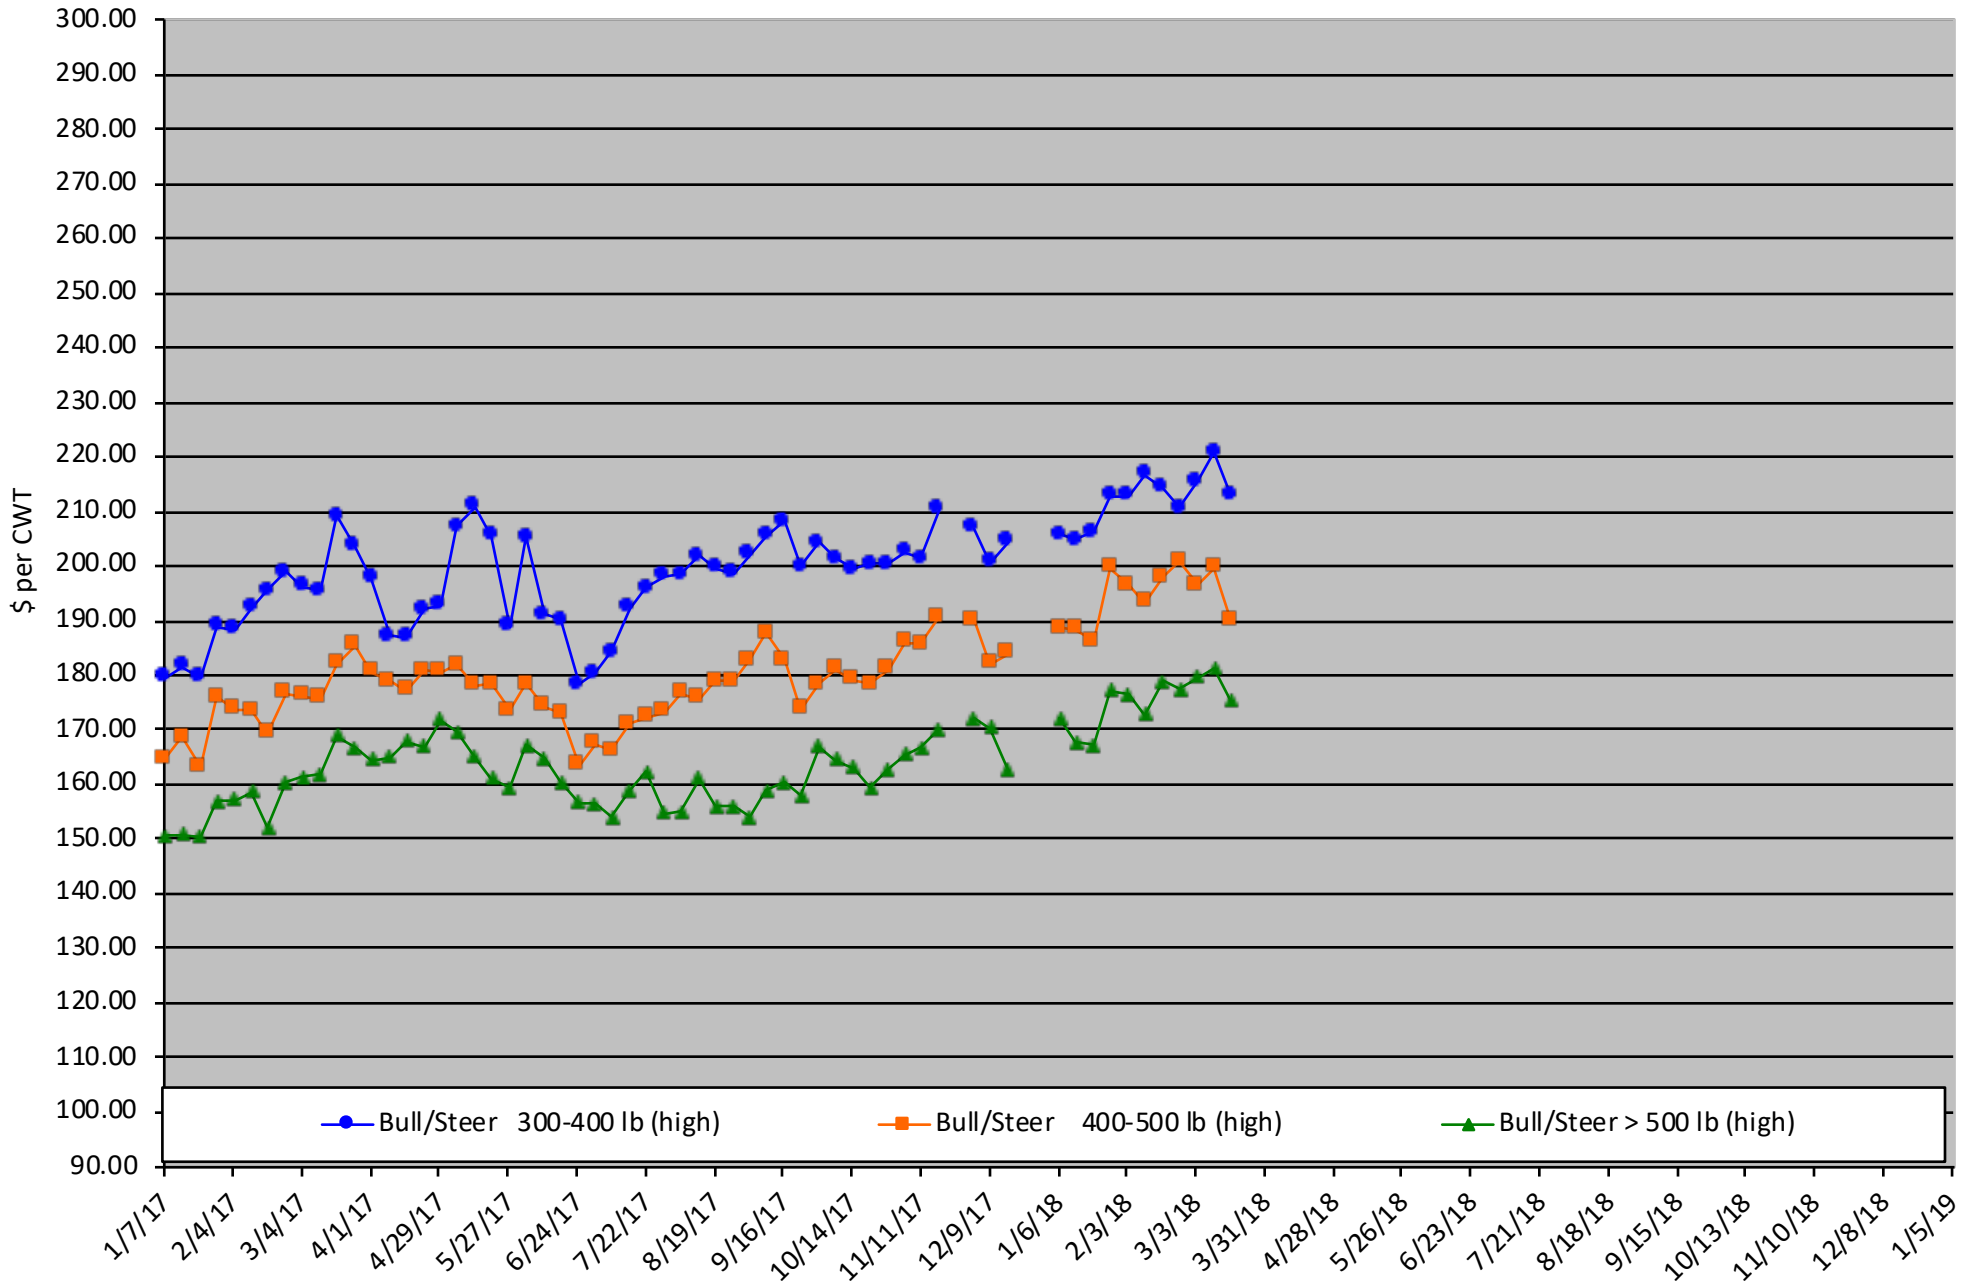

Calf Price Trends

Trend of the Highest Price Reported for Various Weight Calves, Average of 6 East & Central Texas Livestock Auctions

For a weekly email copy of this chart please subscribe at <http://beeffax.tamu.edu> or contact a Texas A&M AgriLife County Extension Agent

Chart created by Dr. Jason Banta, Extension Beef Cattle Specialist

Packer Cow PriceTrends

Trend of High and Low Prices Reported for Packer Cows, Average of 6 East & Central Texas Livestock Auctions

For a weekly email copy of this chart please subscribe at <http://beeffax.tamu.edu> or contact a Texas A&M AgriLife County Extension Agent

Chart created by Dr. Jason Banta, Extension Beef Cattle Specialist