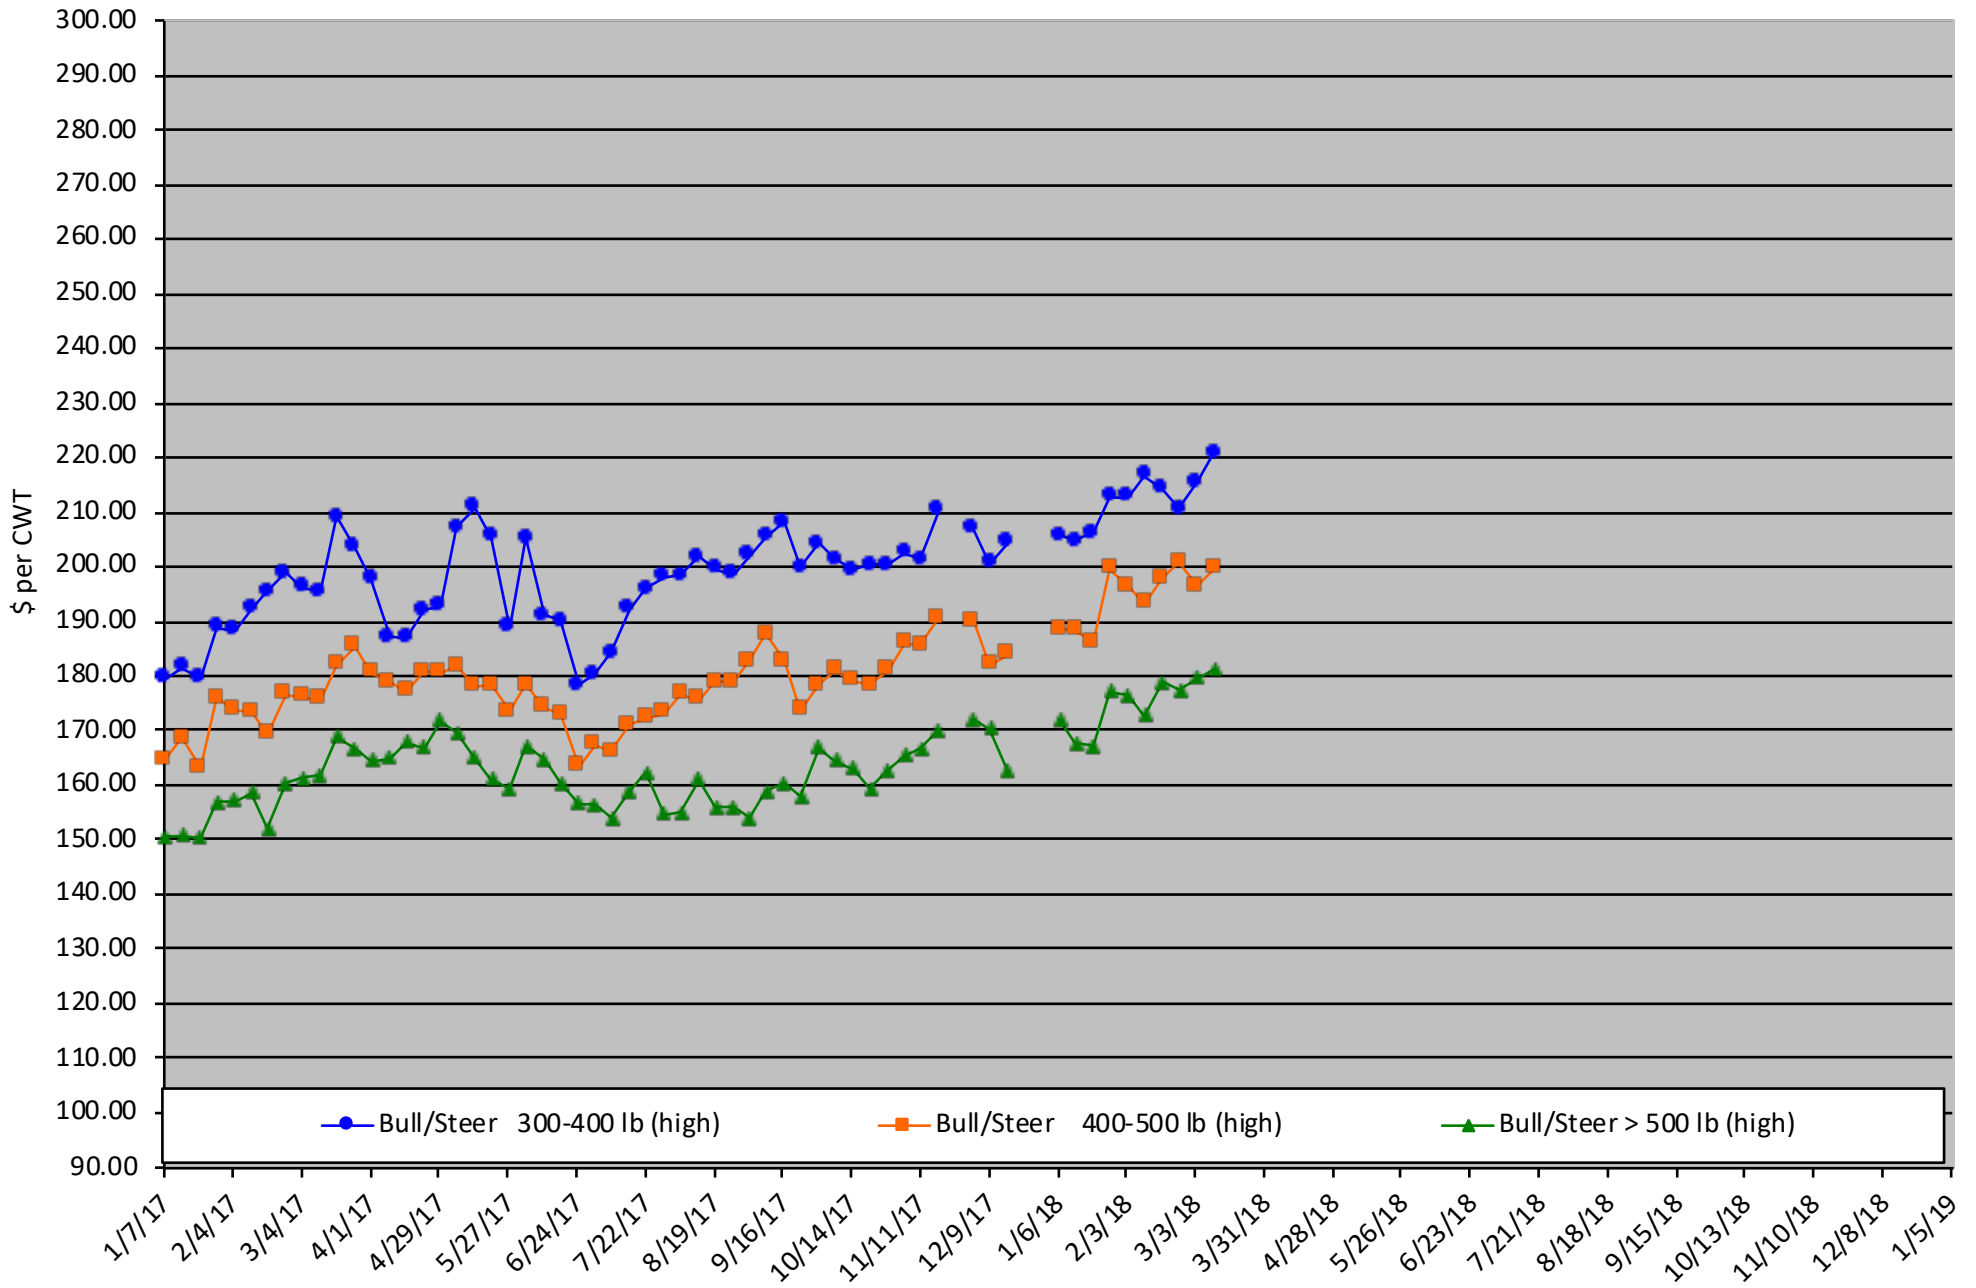

Calf Price Trends

Trend of the Highest Price Reported for Various Weight Calves, Average of 6 East & Central Texas Livestock Auctions

For a weekly email copy of this chart please subscribe at <http://beeffax.tamu.edu> or contact a Texas A&M AgriLife County Extension Agent

Chart created by Dr. Jason Banta, Extension Beef Cattle Specialist

Packer Cow PriceTrends

Trend of High and Low Prices Reported for Packer Cows, Average of 6 East & Central Texas Livestock Auctions

For a weekly email copy of this chart please subscribe at <http://beeffax.tamu.edu> or contact a Texas A&M AgriLife County Extension Agent

Chart created by Dr. Jason Banta, Extension Beef Cattle Specialist

#CattleRaisers2018

CATTLE RAISERS CONVENTION

LIVE DEMONSTRATIONS

March 23 - 25, 2018 ♦ Fort Worth Convention Center ♦ cattleraisersconvention.com