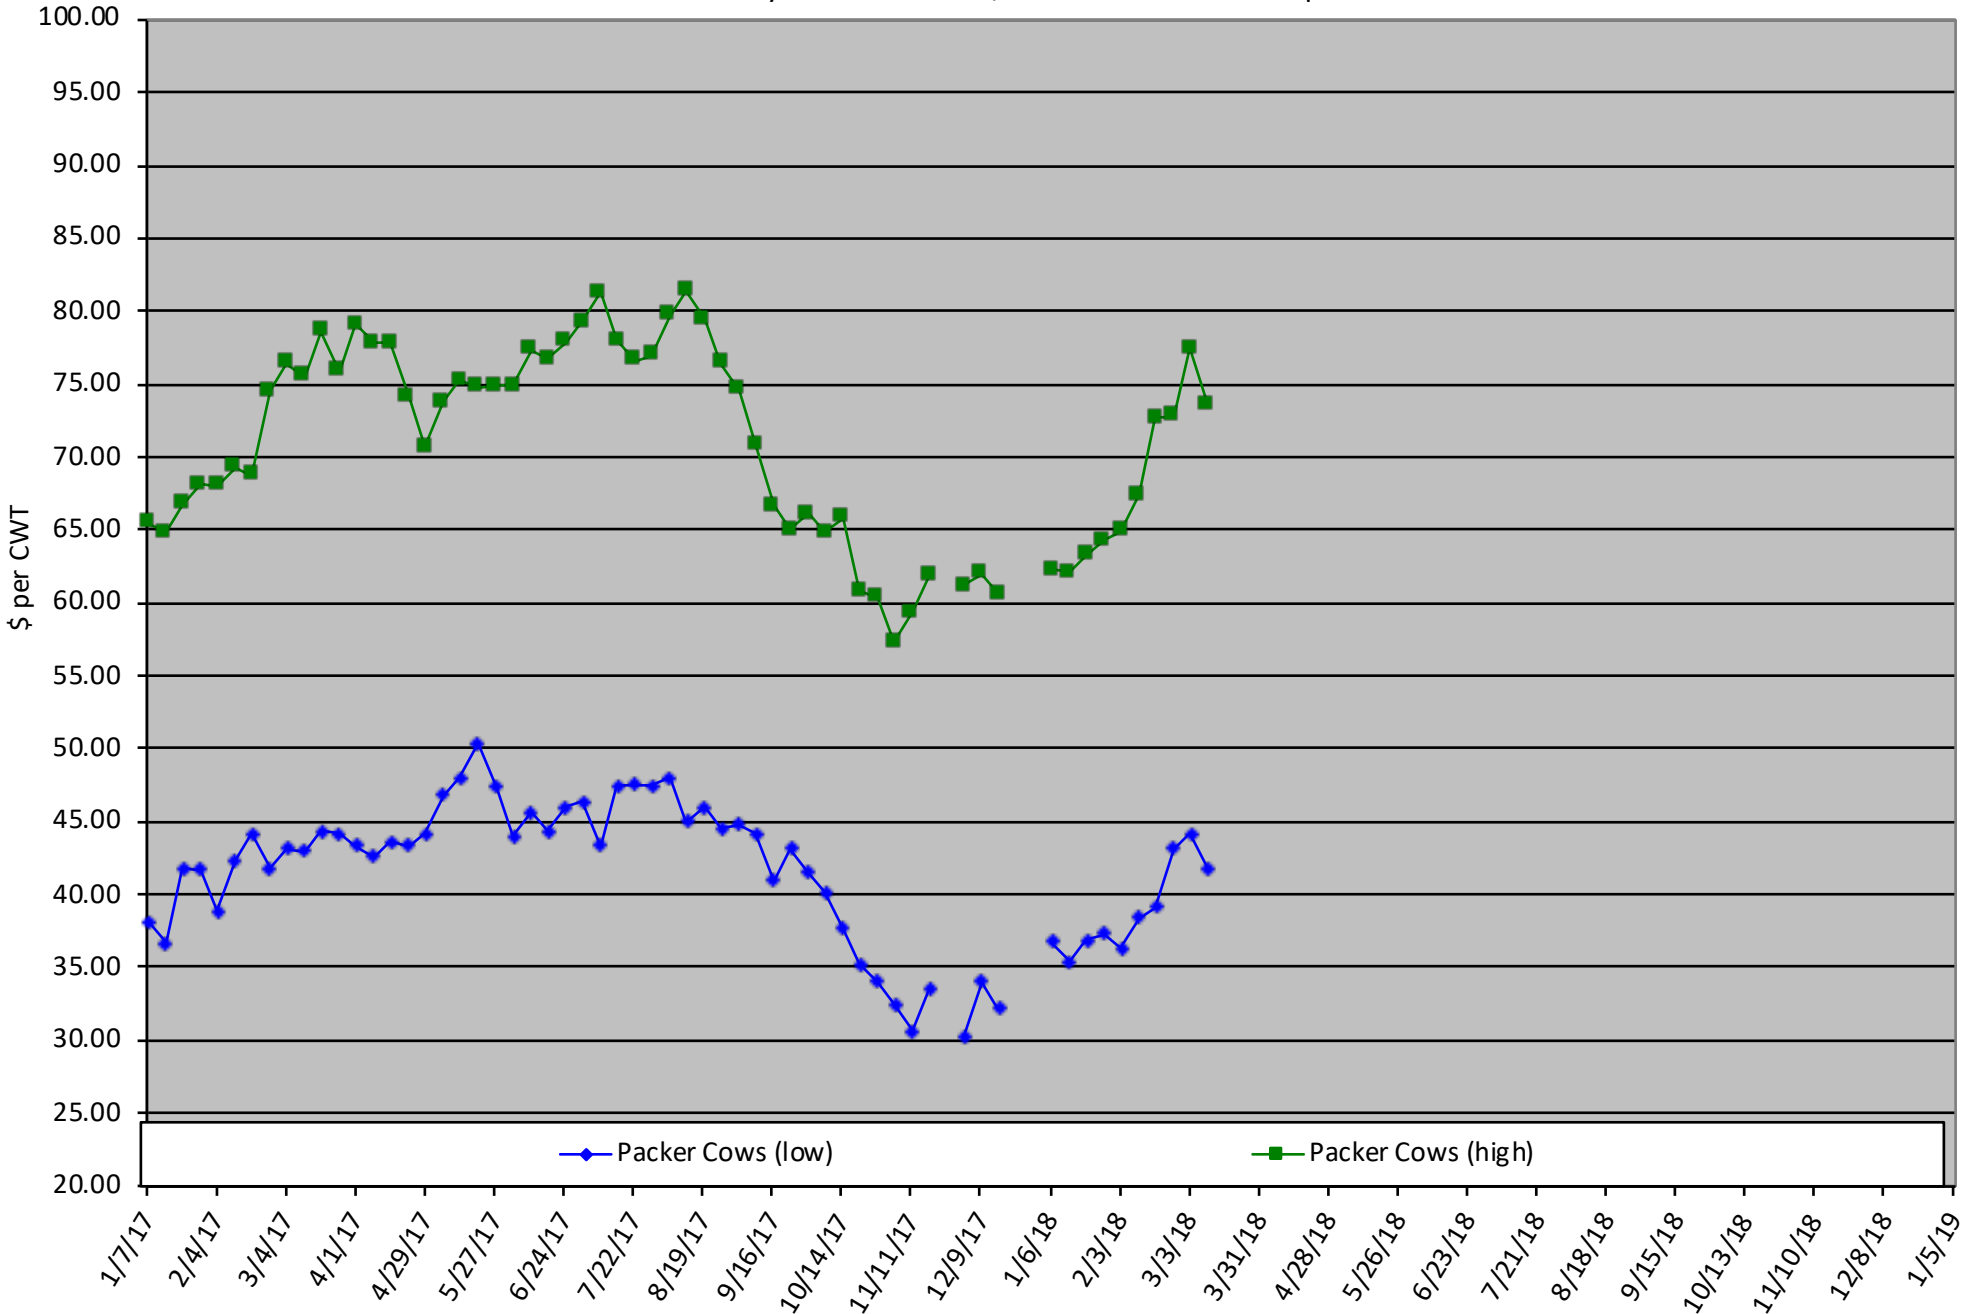

Chart created by Dr. Jason Banta, Extension Beef Cattle Specialist

Packer Cow PriceTrends

Trend of High and Low Prices Reported for Packer Cows, Average of 6 East & Central Texas Livestock Auctions

For a weekly email copy of this chart please subscribe at <http://beeffax.tamu.edu> or contact a Texas A&M AgriLife County Extension Agent

Chart created by Dr. Jason Banta, Extension Beef Cattle Specialist

#CattleRaisers2018

CATTLE RAISERS CONVENTION

LIVE DEMONSTRATIONS

March 23 - 25, 2018 ♦ Fort Worth Convention Center ♦ cattleraisersconvention.com