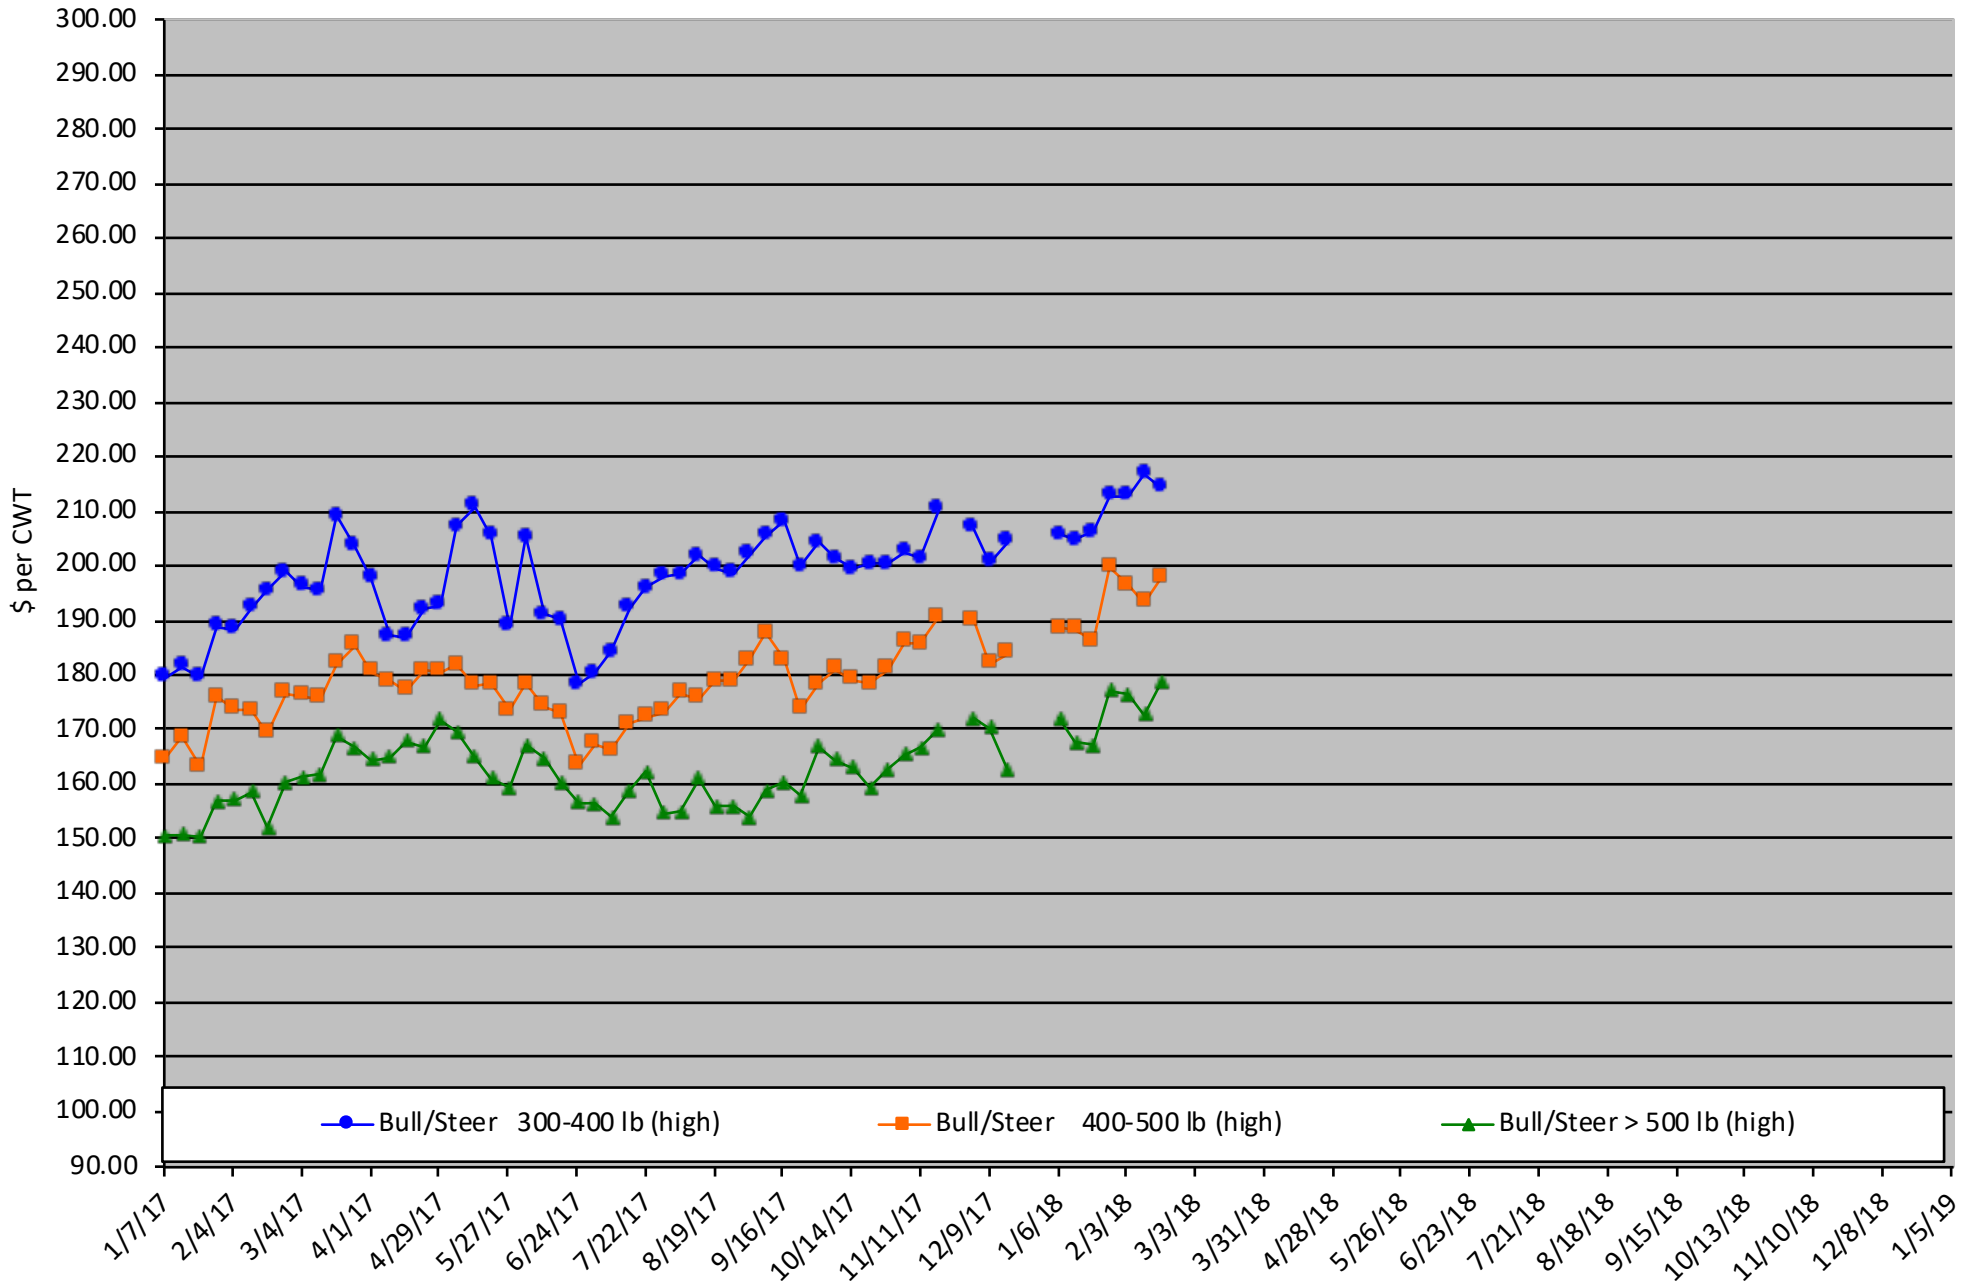

Calf Price Trends

Trend of the Highest Price Reported for Various Weight Calves, Average of 6 East & Central Texas Livestock Auctions

For a weekly email copy of this chart please subscribe at <http://beeffax.tamu.edu> or contact a Texas A&M AgriLife County Extension Agent

Chart created by Dr. Jason Banta, Extension Beef Cattle Specialist

Packer Cow PriceTrends

Trend of High and Low Prices Reported for Packer Cows, Average of 6 East & Central Texas Livestock Auctions

For a weekly email copy of this chart please subscribe at <http://beeffax.tamu.edu> or contact a Texas A&M AgriLife County Extension Agent

Chart created by Dr. Jason Banta, Extension Beef Cattle Specialist