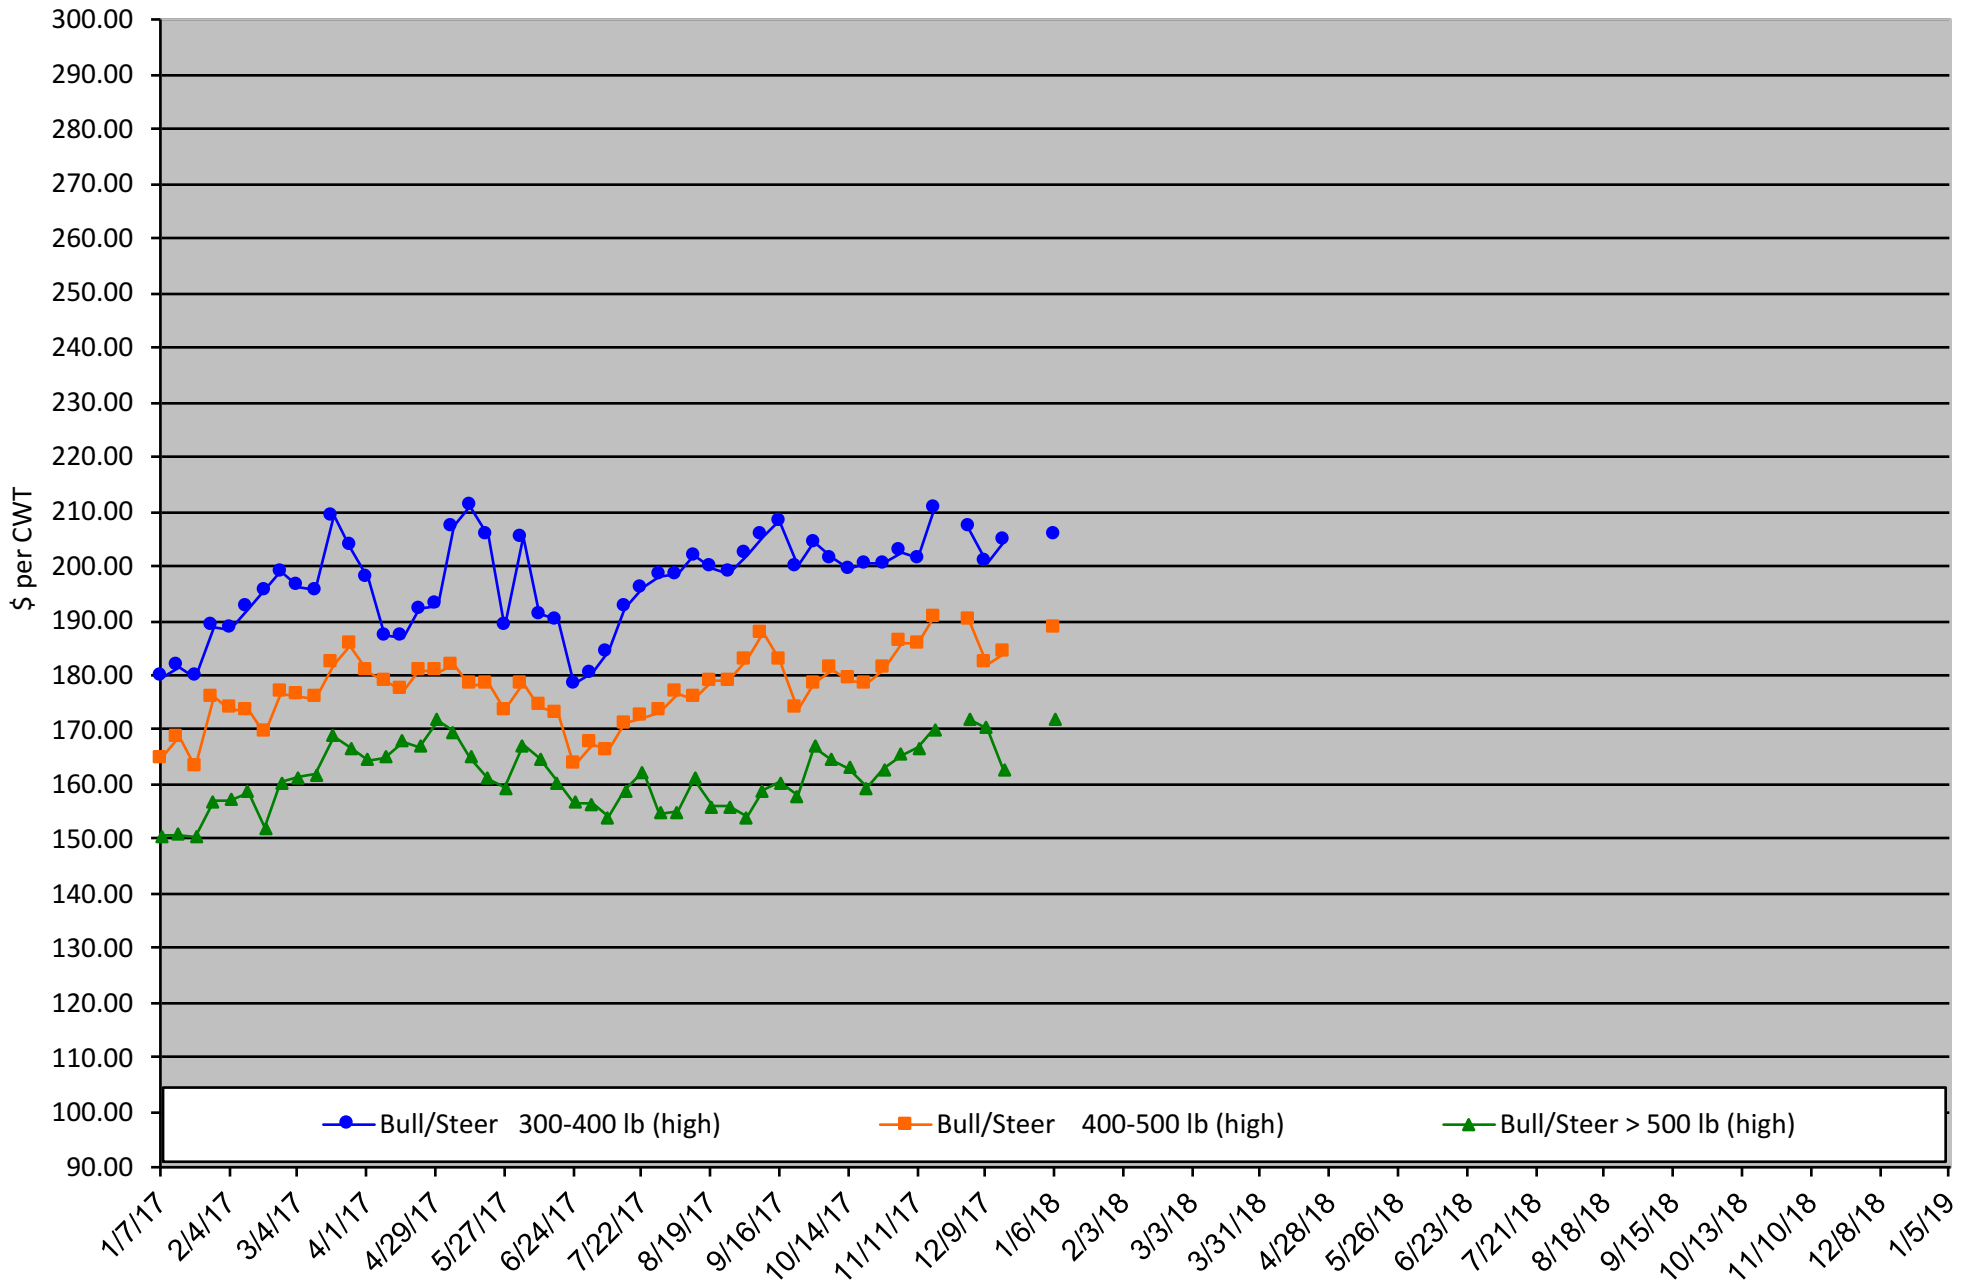

Calf Price Trends

Trend of the Highest Price Reported for Various Weight Calves, Average of 6 East & Central Texas Livestock Auctions

For a weekly email copy of this chart please subscribe at <http://beeffax.tamu.edu> or contact a Texas A&M AgriLife County Extension Agent

Chart created by Dr. Jason Banta, Extension Beef Cattle Specialist

Packer Cow Price Trends

Trend of High and Low Prices Reported for Packer Cows, Average of 6 East & Central Texas Livestock Auctions

For a weekly email copy of this chart please subscribe at <http://beefax.tamu.edu> or contact a Texas A&M AgriLife County Extension Agent

Chart created by Dr. Jason Banta, Extension Beef Cattle Specialist