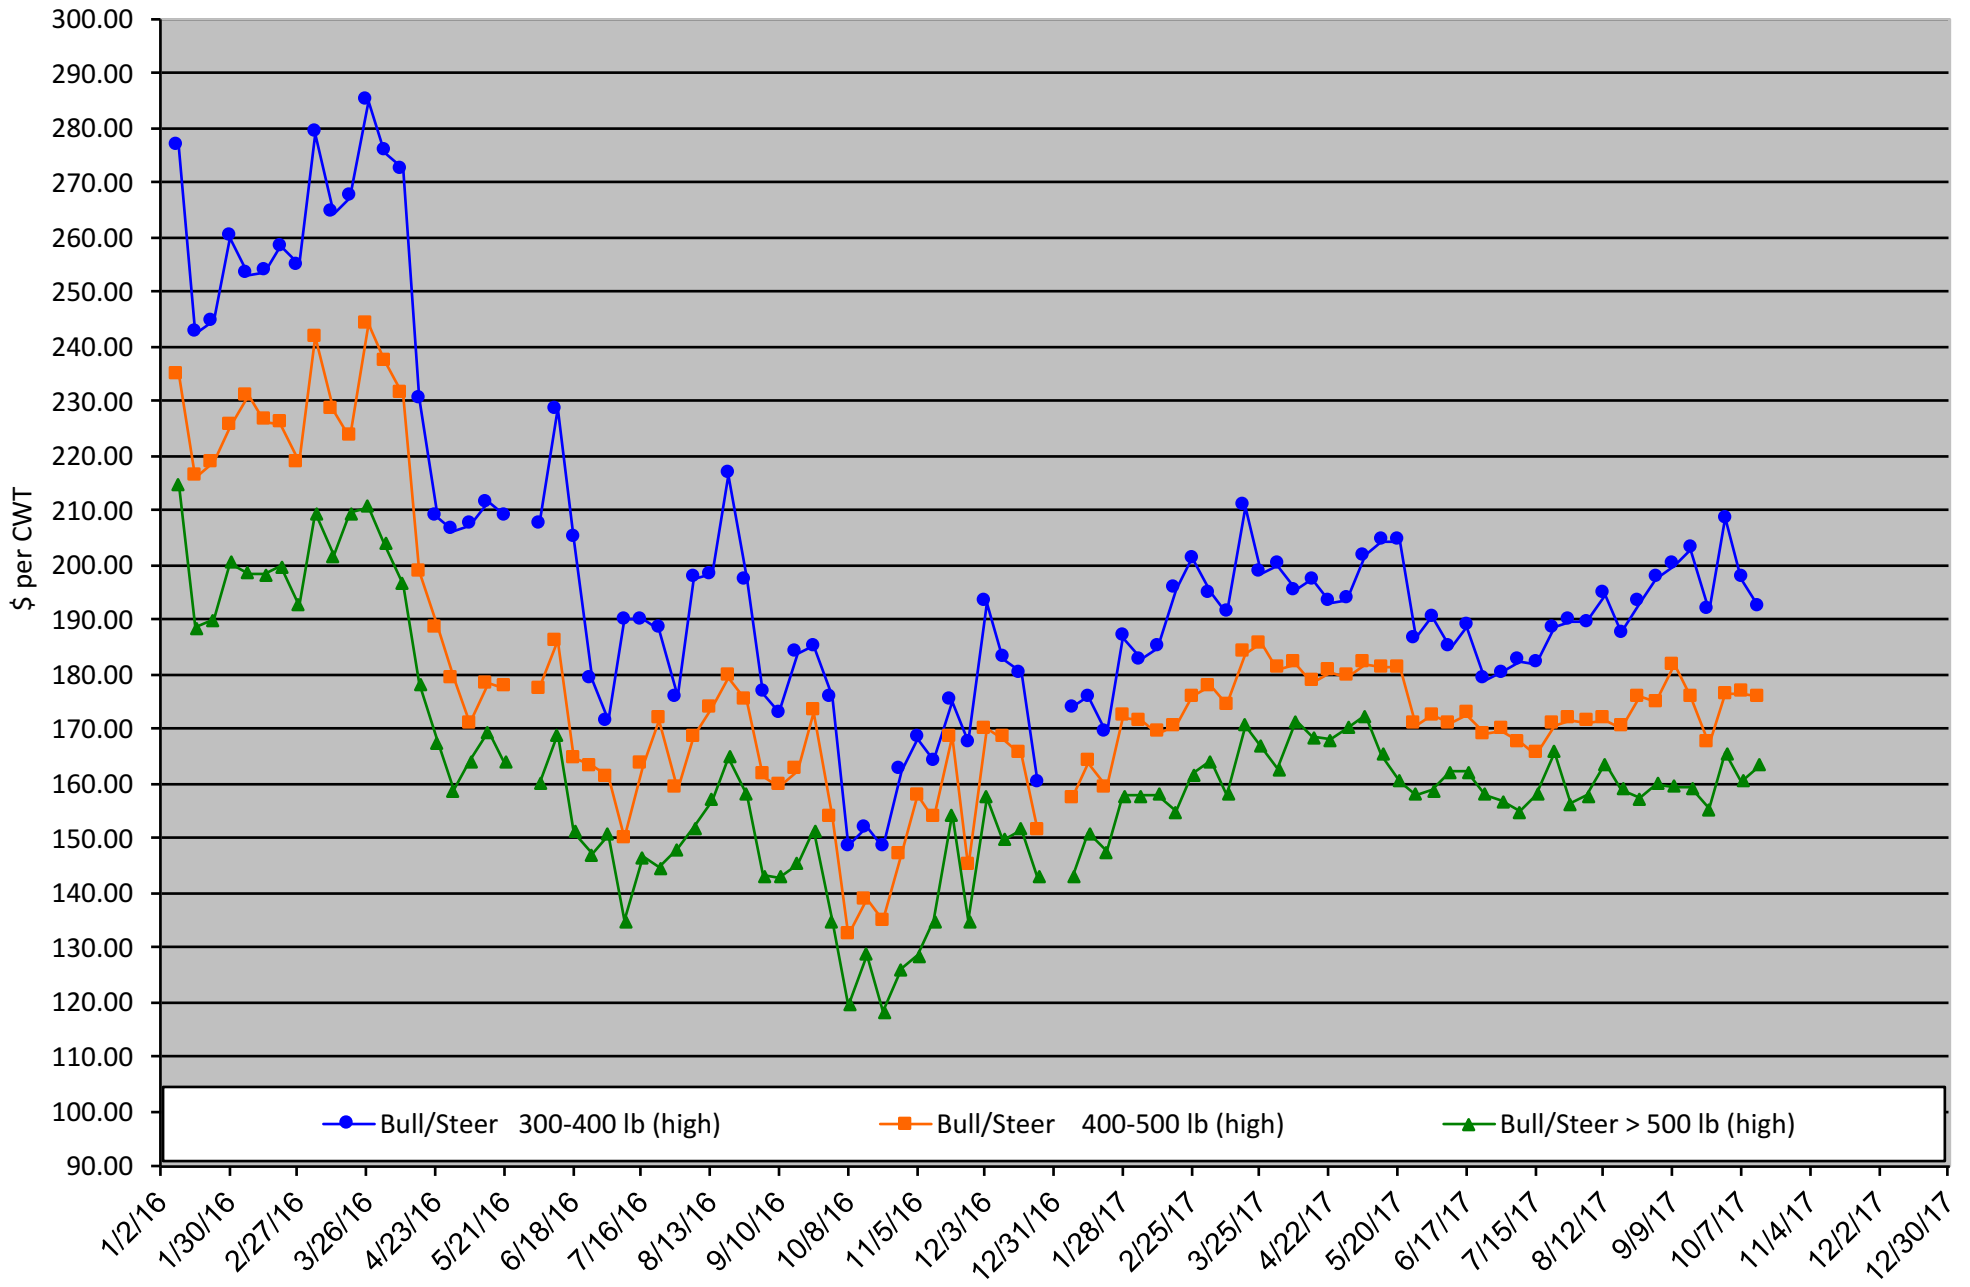

Calf Price Trends

Trend of Highest Prices Reported for Various Weight Calves, Average of 3 East Texas Livestock Auctions

For a weekly email copy of this chart please subscribe at <http://beeffax.tamu.edu> or contact a Texas A&M AgriLife County Extension Agent
Chart created by Dr. Jason Banta, Extension Beef Cattle Specialist

Packer Cow Price Trends

Trend of High and Low Prices Reported for Packer Cows, Average of 3 East Texas Livestock Auctions

For a weekly email copy of this chart please subscribe at <http://beeffax.tamu.edu> or contact a Texas A&M AgriLife County Extension Agent