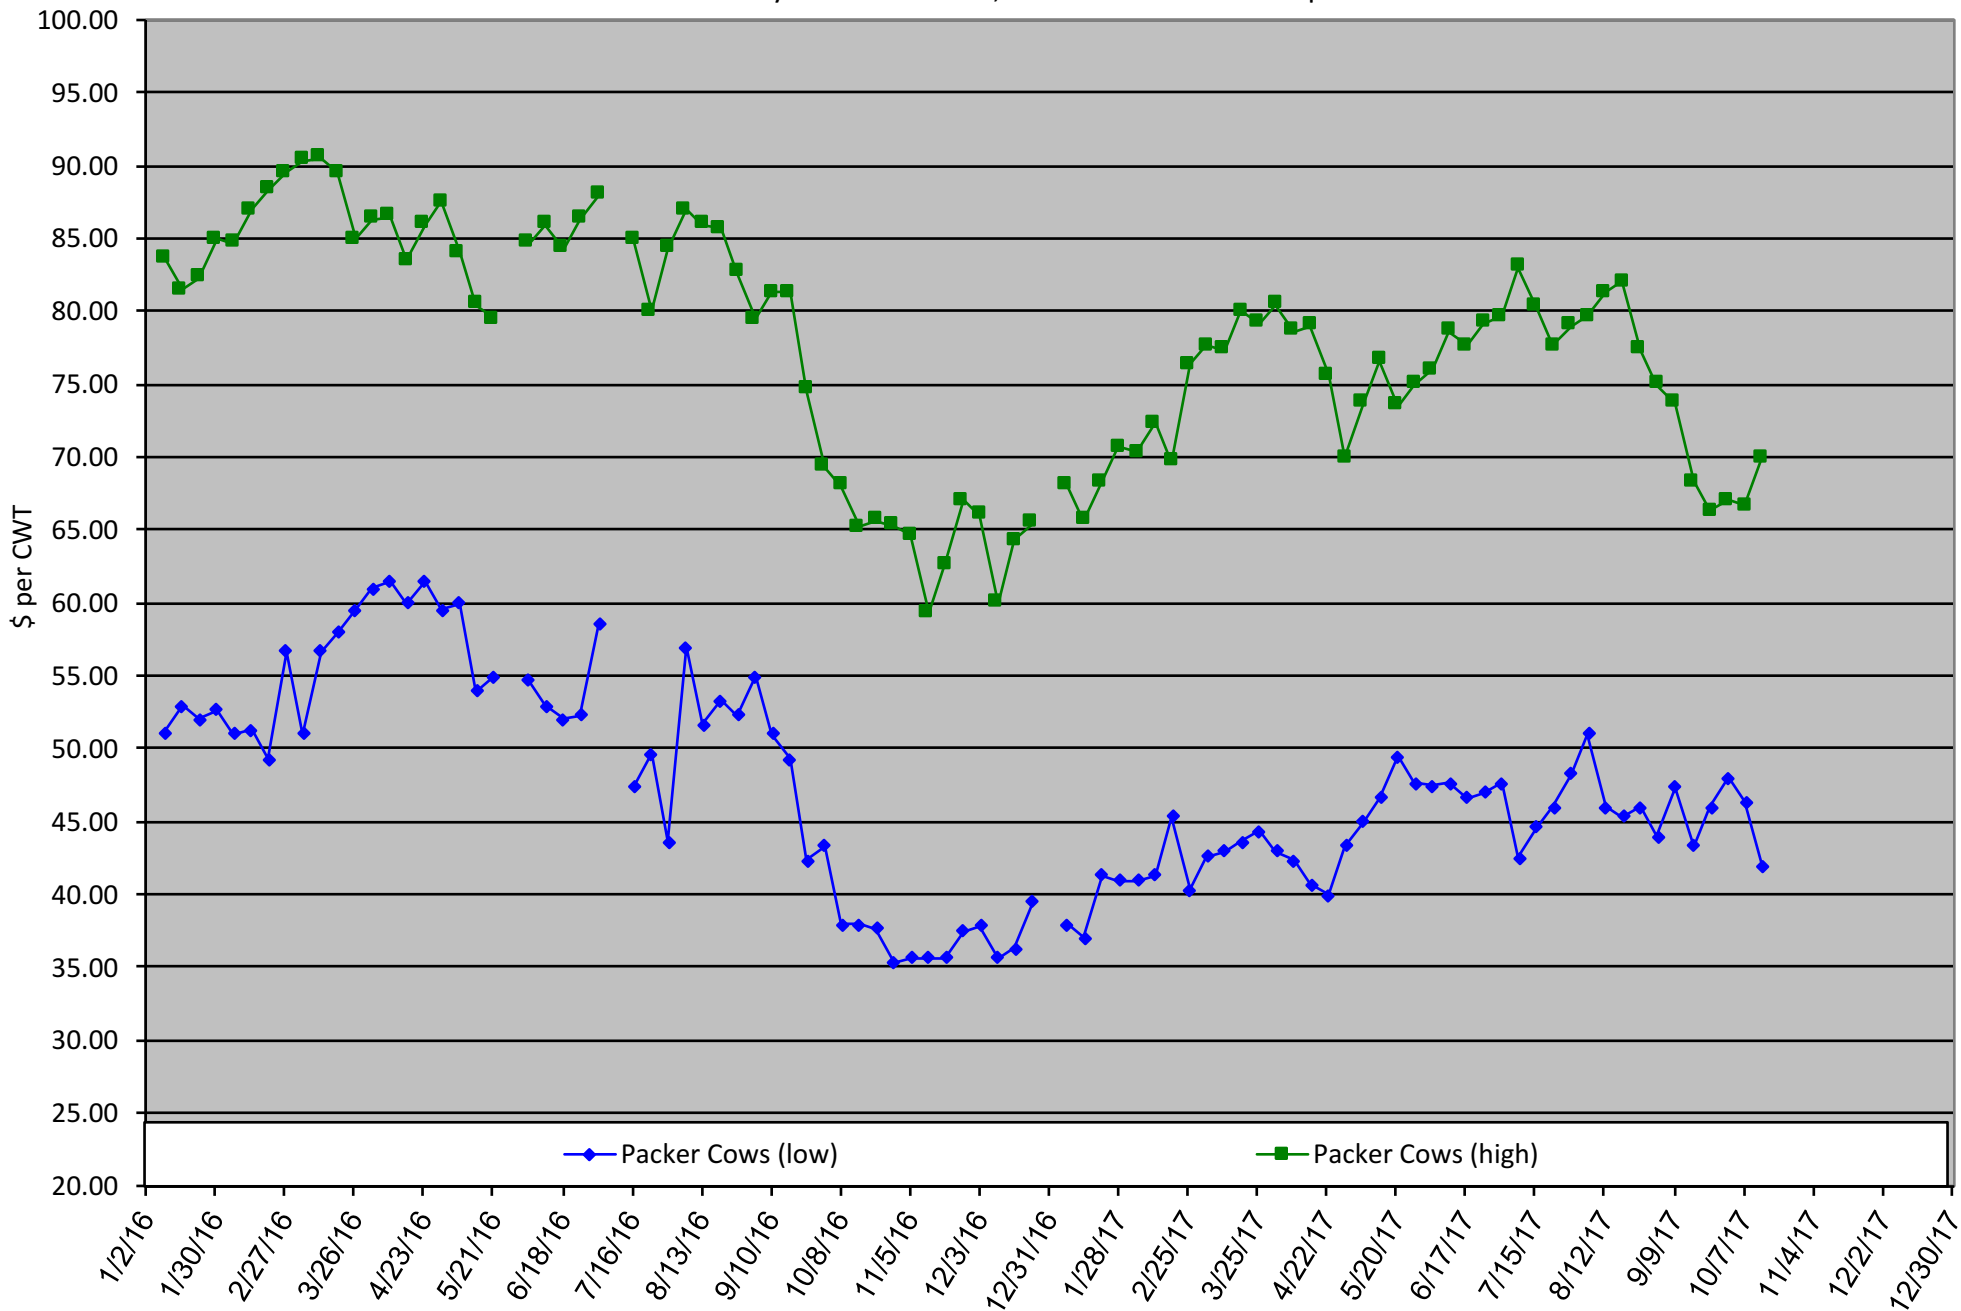

Calf Price Trends

Trend of Highest Prices Reported for Various Weight Calves, Average of 3 East Texas Livestock Auctions

For a weekly email copy of this chart please subscribe at <http://beeffax.tamu.edu> or contact a Texas A&M AgriLife County Extension Agent
Chart created by Dr. Jason Banta, Extension Beef Cattle Specialist

Packer Cow Price Trends

Trend of High and Low Prices Reported for Packer Cows, Average of 3 East Texas Livestock Auctions

For a weekly email copy of this chart please subscribe at <http://beeffax.tamu.edu> or contact a Texas A&M AgriLife County Extension Agent

Chart created by Dr. Jason Banta, Extension Beef Cattle Specialist

Calf Price Trends

Trend of **Highest** Prices Reported for Various Weight Calves, Average of 3 Central Texas Livestock Auctions

For a weekly email copy of this chart please subscribe at <http://beefax.tamu.edu> or contact a Texas A&M AgriLife County Extension Agent