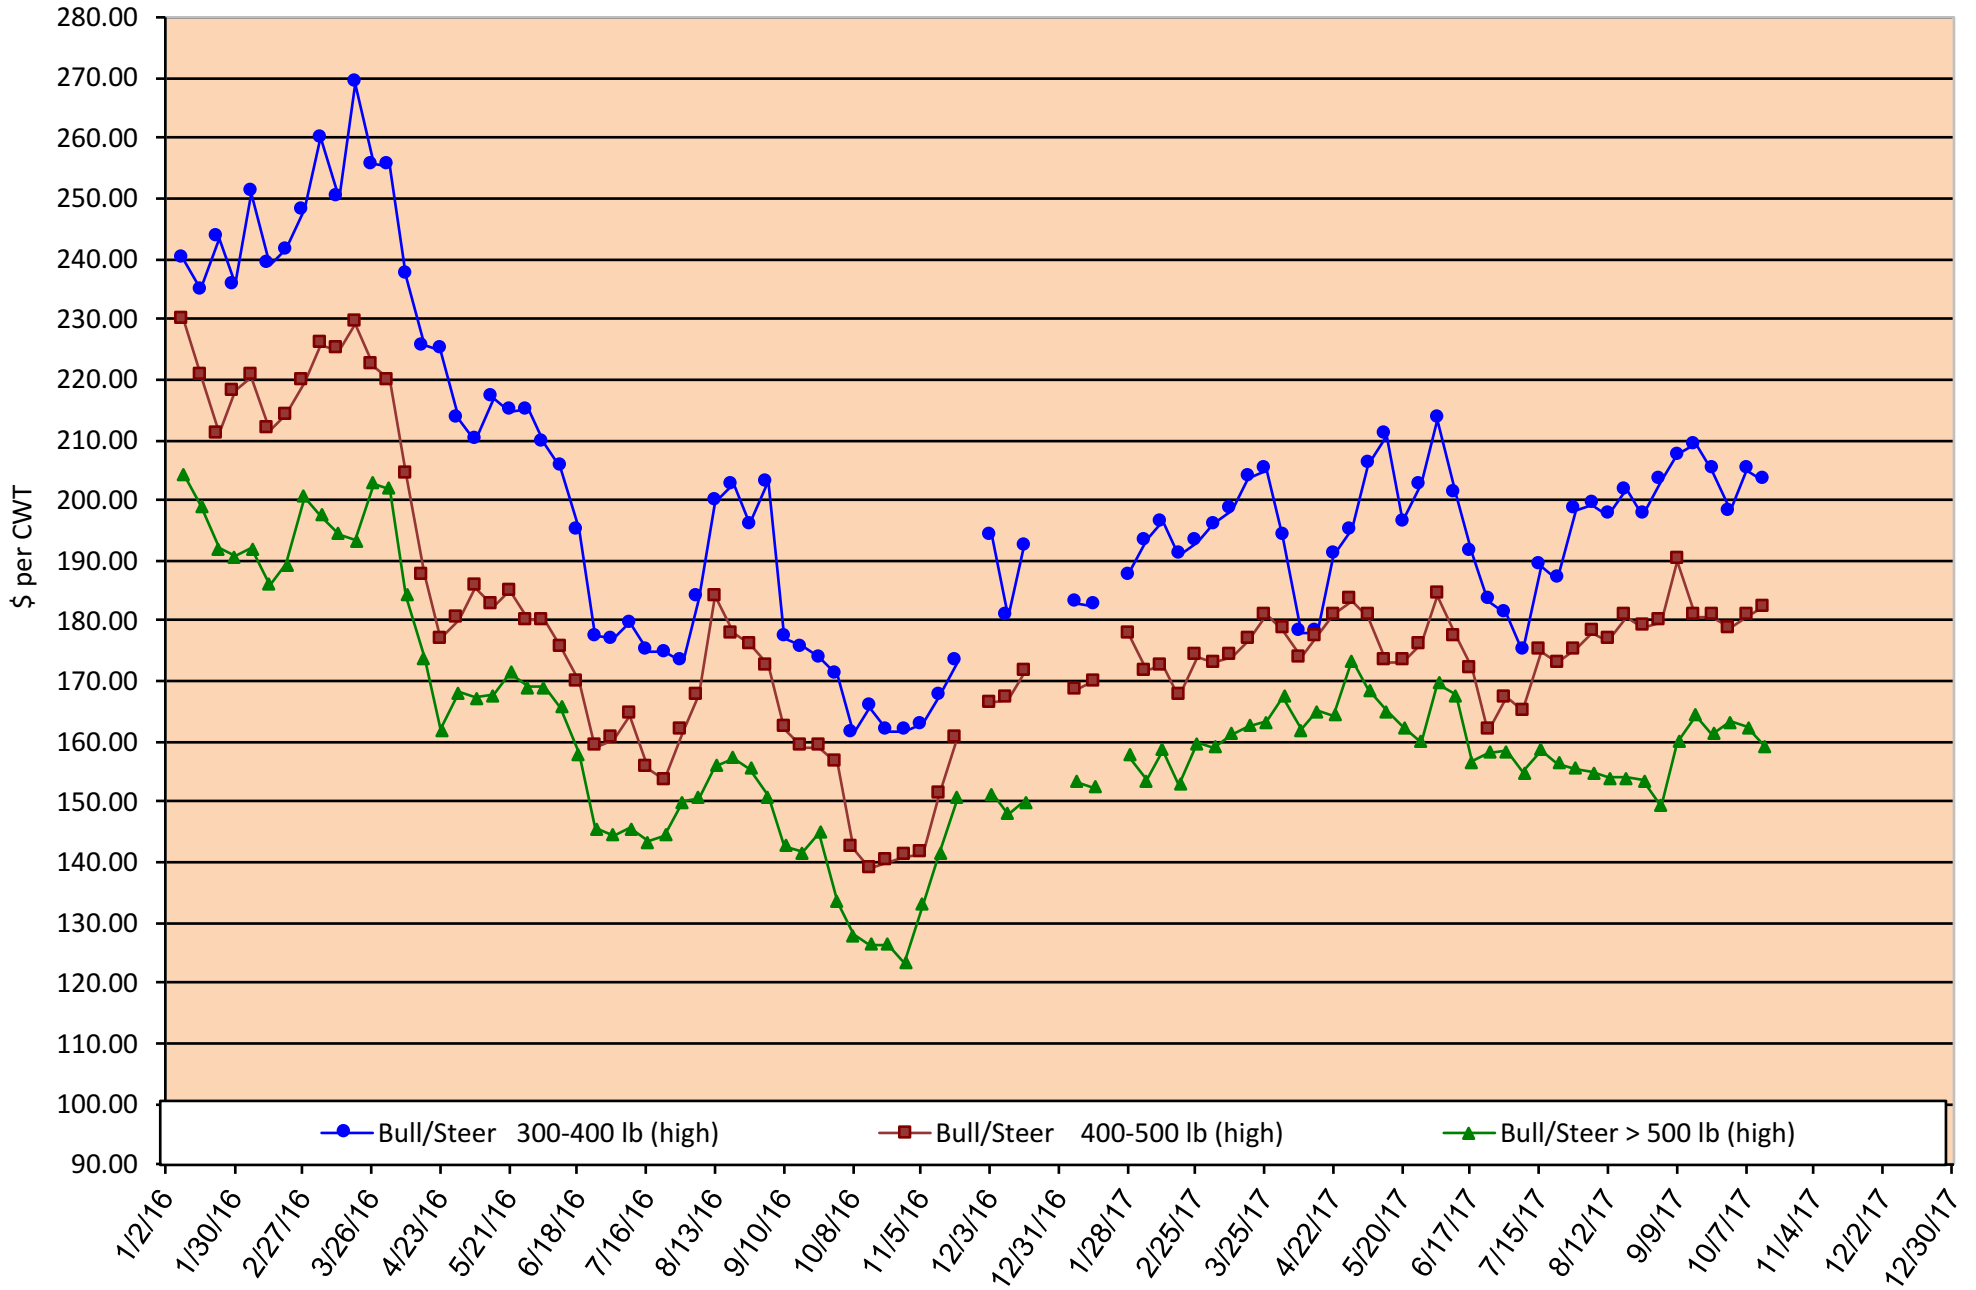

Calf Price Trends

Trend of **Highest** Prices Reported for Various Weight Calves, Average of 3 Central Texas Livestock Auctions

For a weekly email copy of this chart please subscribe at <http://beefax.tamu.edu> or contact a Texas A&M AgriLife County Extension Agent

Chart created by Dr. Jason Banta, Extension Beef Cattle Specialist