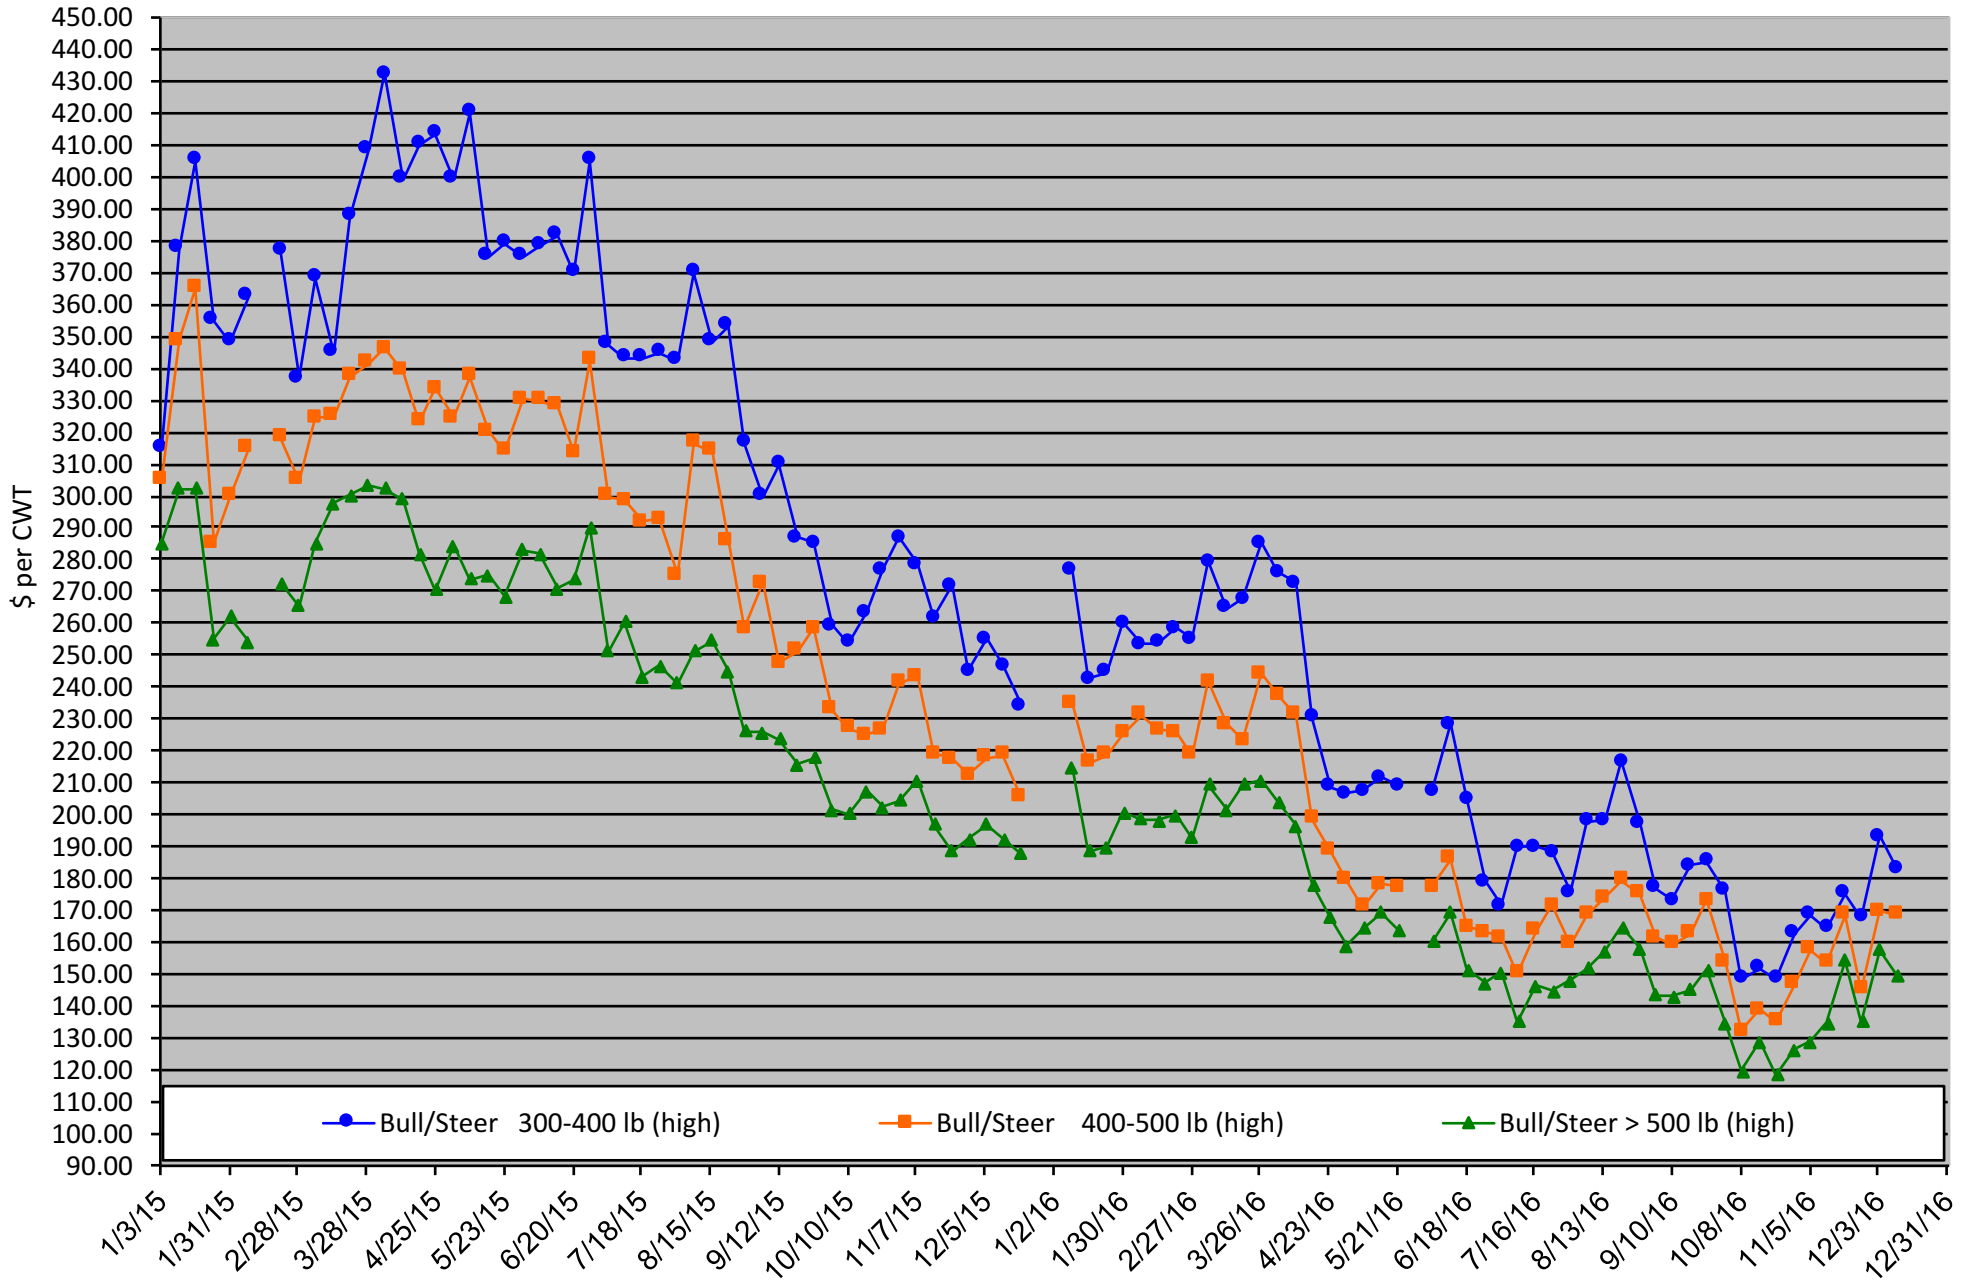

Calf Price Trends

Trend of Highest Prices Reported for Various Weight Calves, Average of 3 East Texas Livestock Auctions

For a weekly email copy of this chart please subscribe at <http://beeffax.tamu.edu> or contact a Texas A&M AgriLife County Extension Agent
Chart created by Dr. Jason Banta, Extension Beef Cattle Specialist

Packer Cow Price Trends

Trend of High and Low Prices Reported for Packer Cows, Average of 3 East Texas Livestock Auctions

For a weekly email copy of this chart please subscribe at <http://beeffax.tamu.edu> or contact a Texas A&M AgriLife County Extension Agent

Chart created by Dr. Jason Banta, Extension Beef Cattle Specialist

Calf Price Trends

Trend of **Highest** Prices Reported for Various Weight Calves, Average of 3 Central Texas Livestock Auctions

For a weekly email copy of this chart please subscribe at <http://beefax.tamu.edu> or contact a Texas A&M AgriLife County Extension Agent