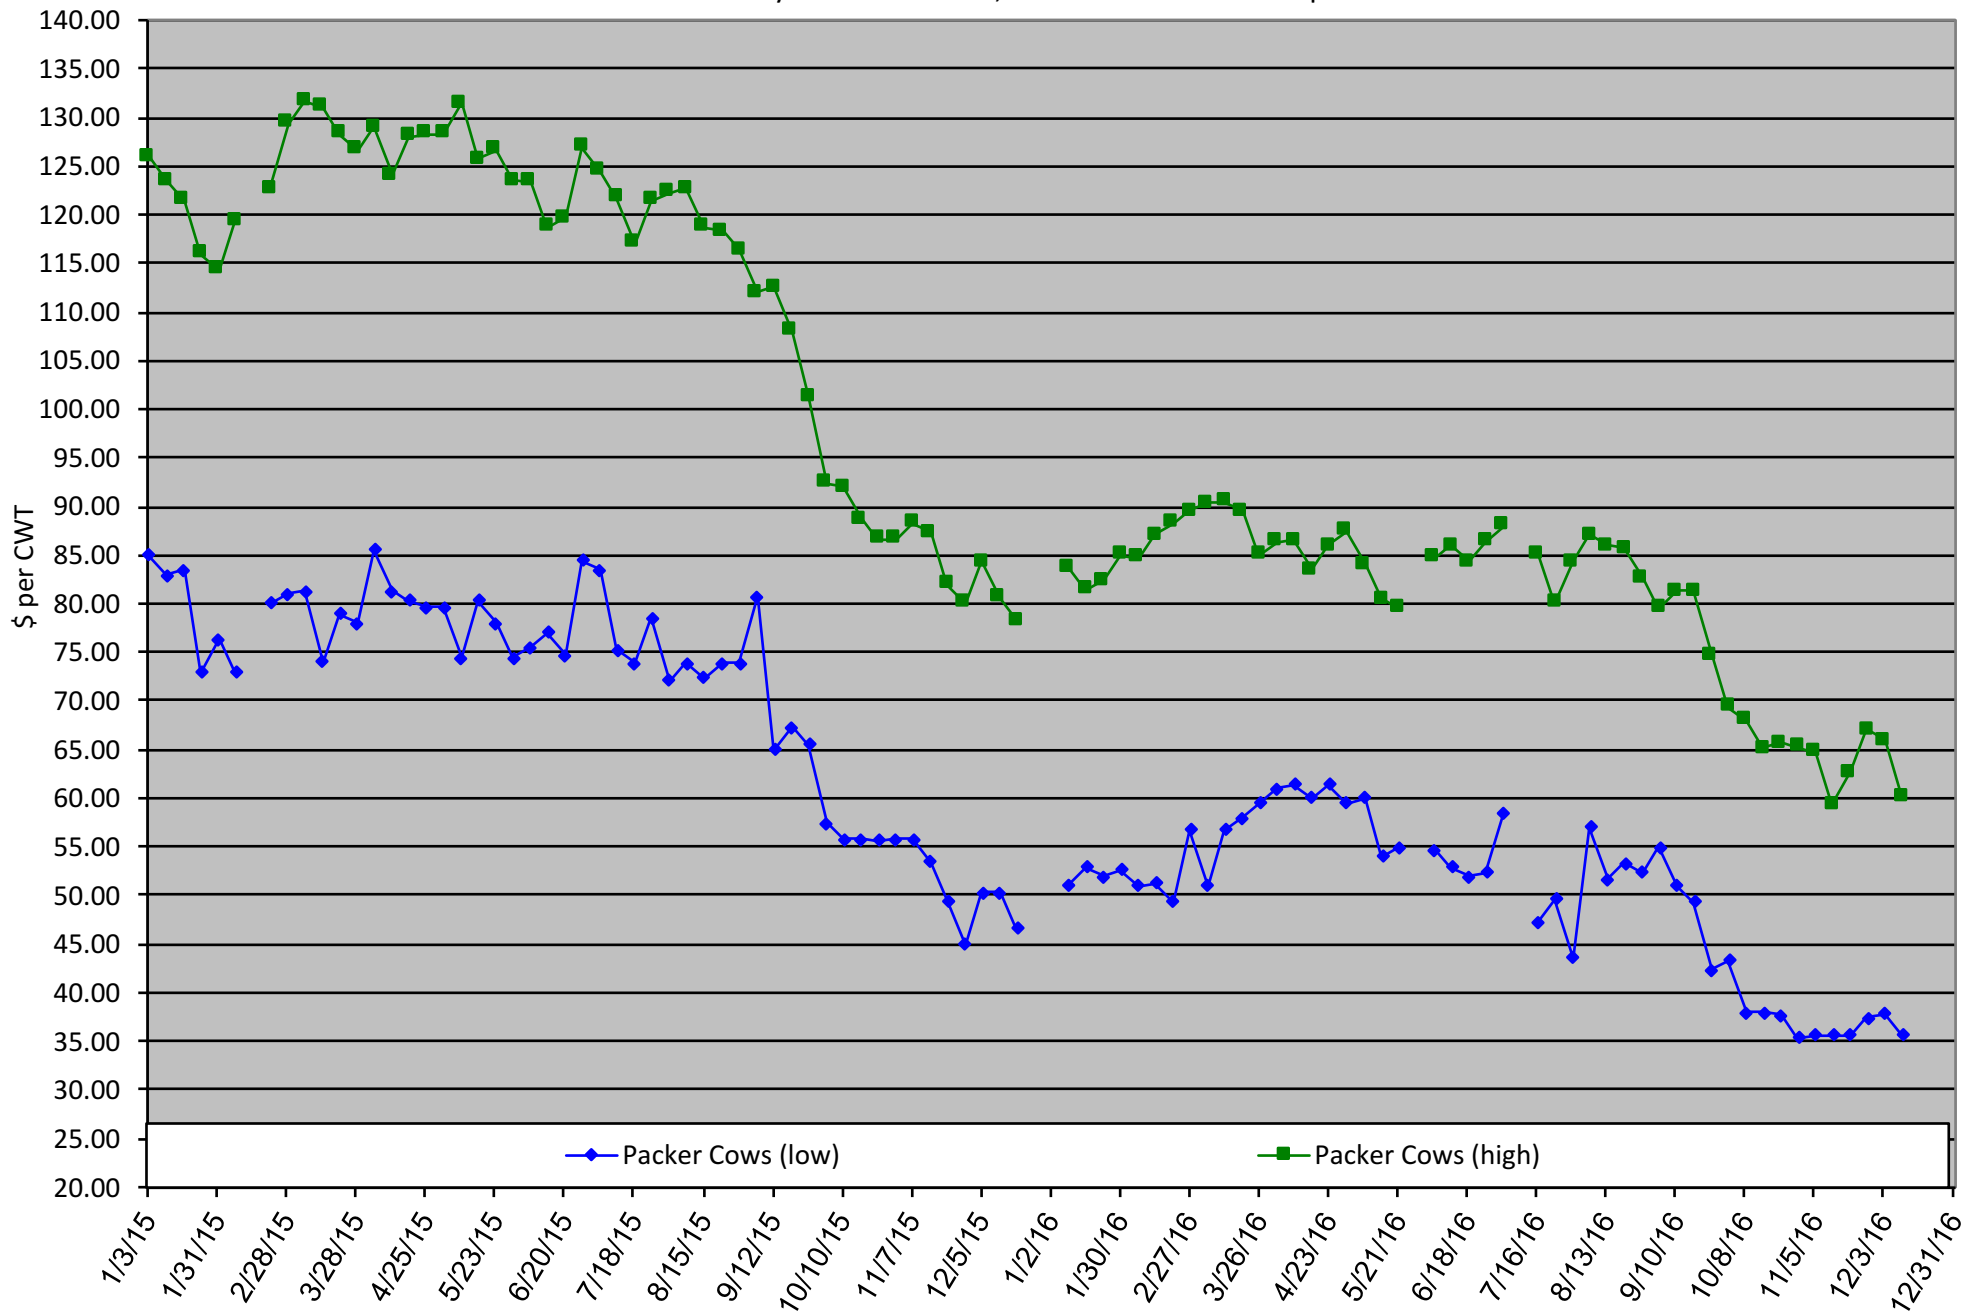

Calf Price Trends

Trend of Highest Prices Reported for Various Weight Calves, Average of 3 East Texas Livestock Auctions

For a weekly email copy of this chart please subscribe at <http://beeffax.tamu.edu> or contact a Texas A&M AgriLife County Extension Agent
Chart created by Dr. Jason Banta, Extension Beef Cattle Specialist

Packer Cow Price Trends

Trend of High and Low Prices Reported for Packer Cows, Average of 3 East Texas Livestock Auctions

For a weekly email copy of this chart please subscribe at <http://beeffax.tamu.edu> or contact a Texas A&M AgriLife County Extension Agent

Chart created by Dr. Jason Banta, Extension Beef Cattle Specialist

Calf Price Trends

Trend of **Highest** Prices Reported for Various Weight Calves, Average of 3 Central Texas Livestock Auctions

For a weekly email copy of this chart please subscribe at <http://beefax.tamu.edu> or contact a Texas A&M AgriLife County Extension Agent