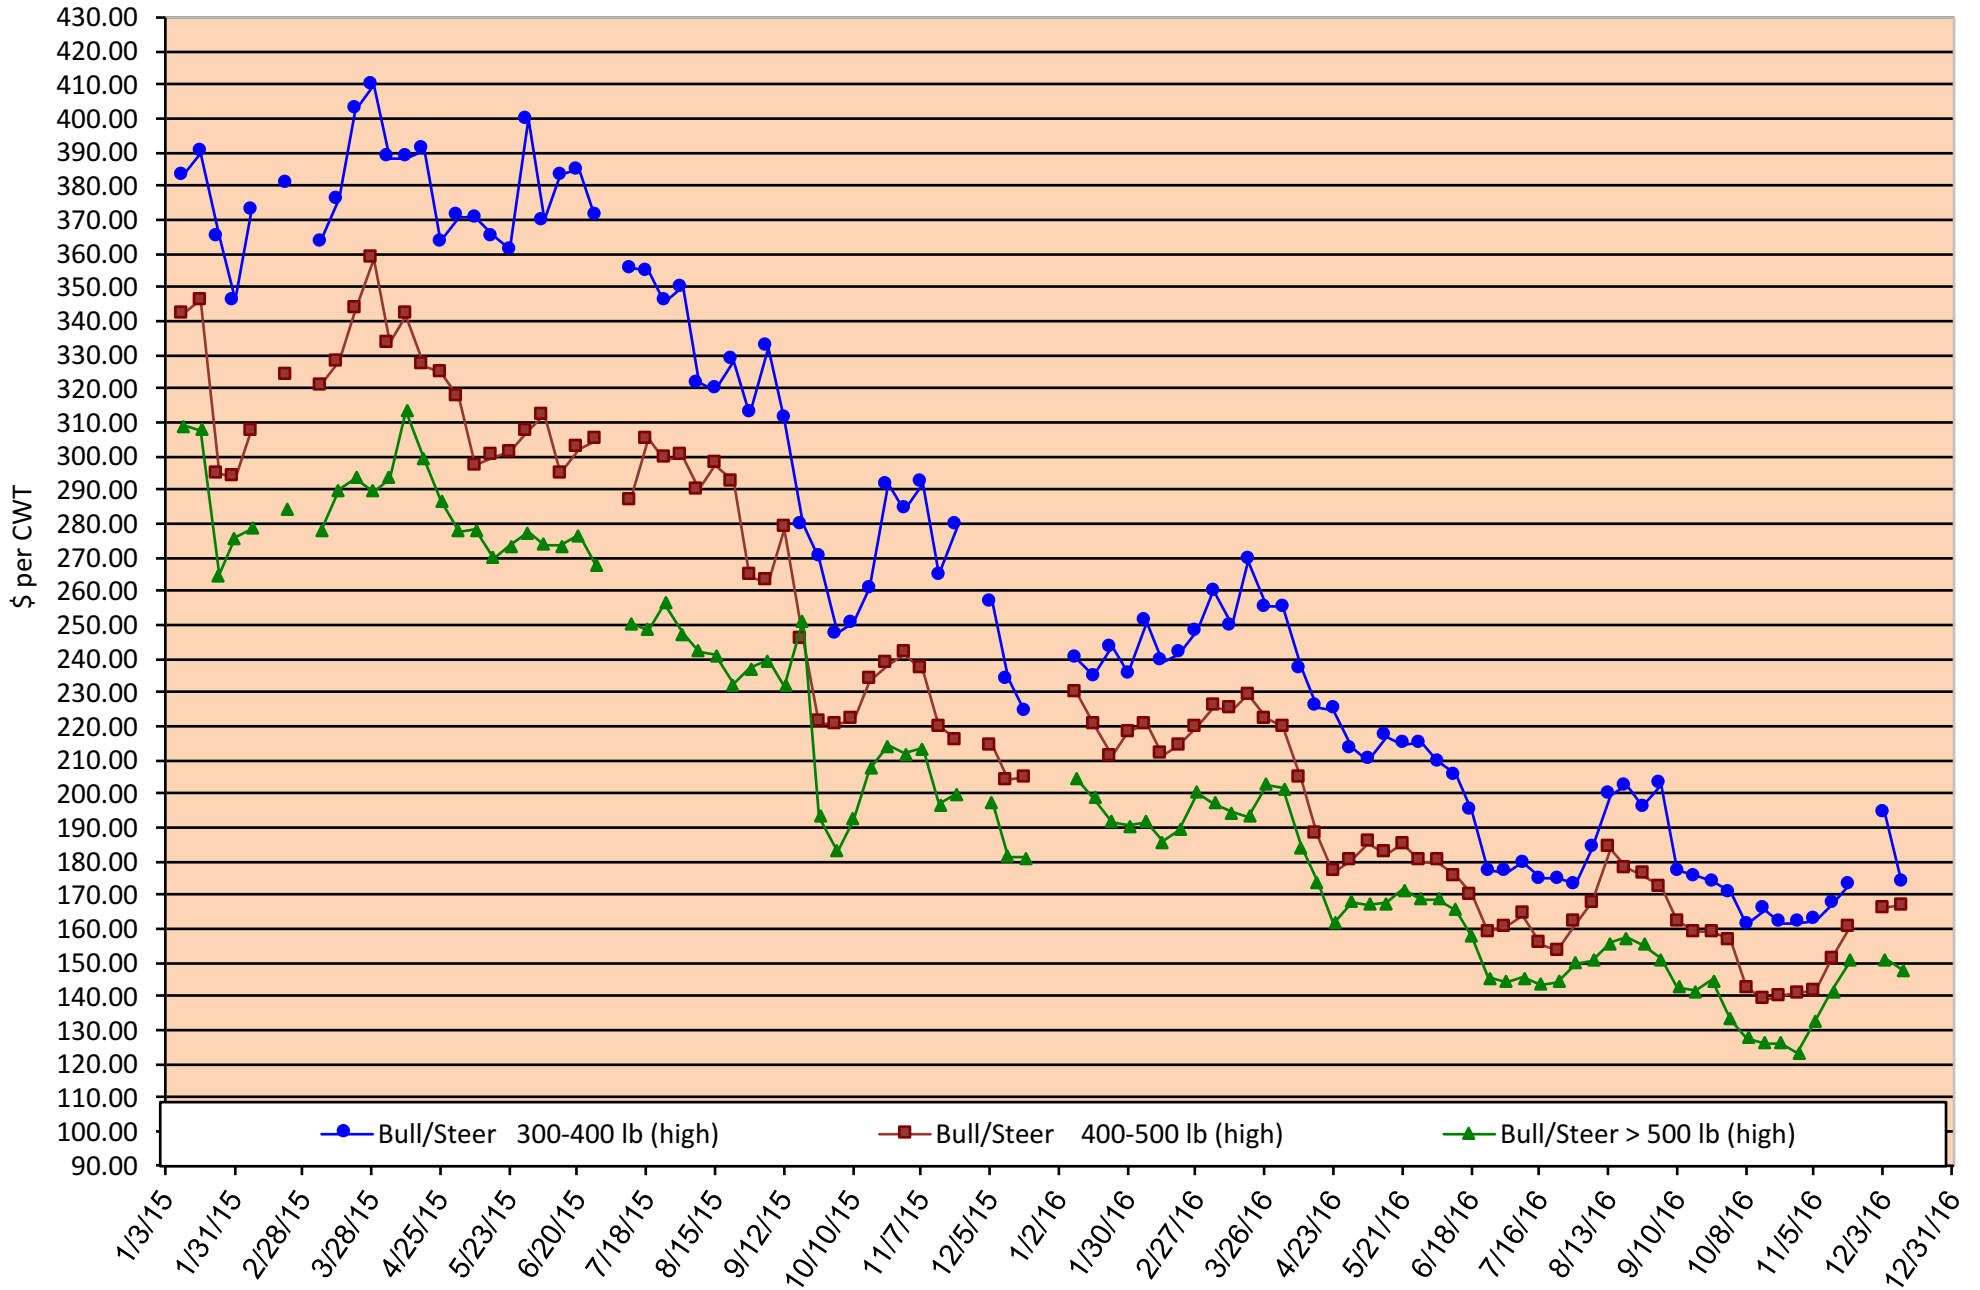

Packer Cow Price Trends

Trend of High and Low Prices Reported for Packer Cows, Average of 3 East Texas Livestock Auctions

For a weekly email copy of this chart please subscribe at <http://beeffax.tamu.edu> or contact a Texas A&M AgriLife County Extension Agent

Chart created by Dr. Jason Banta, Extension Beef Cattle Specialist

Calf Price Trends

Trend of **Highest** Prices Reported for Various Weight Calves, Average of 3 Central Texas Livestock Auctions

For a weekly email copy of this chart please subscribe at <http://beefax.tamu.edu> or contact a Texas A&M AgriLife County Extension Agent

Chart created by Dr. Jason Banta, Extension Beef Cattle Specialist

Packer Cow Price Trends

Trend of High and Low Prices Reported for Packer Cows, Average of 3 Central Texas Livestock Auctions

For a weekly email copy of this chart please subscribe at <http://beeffax.tamu.edu> or contact a Texas A&M AgriLife County Extension Agent

Chart created by Dr. Jason Banta, Extension Beef Cattle Specialist