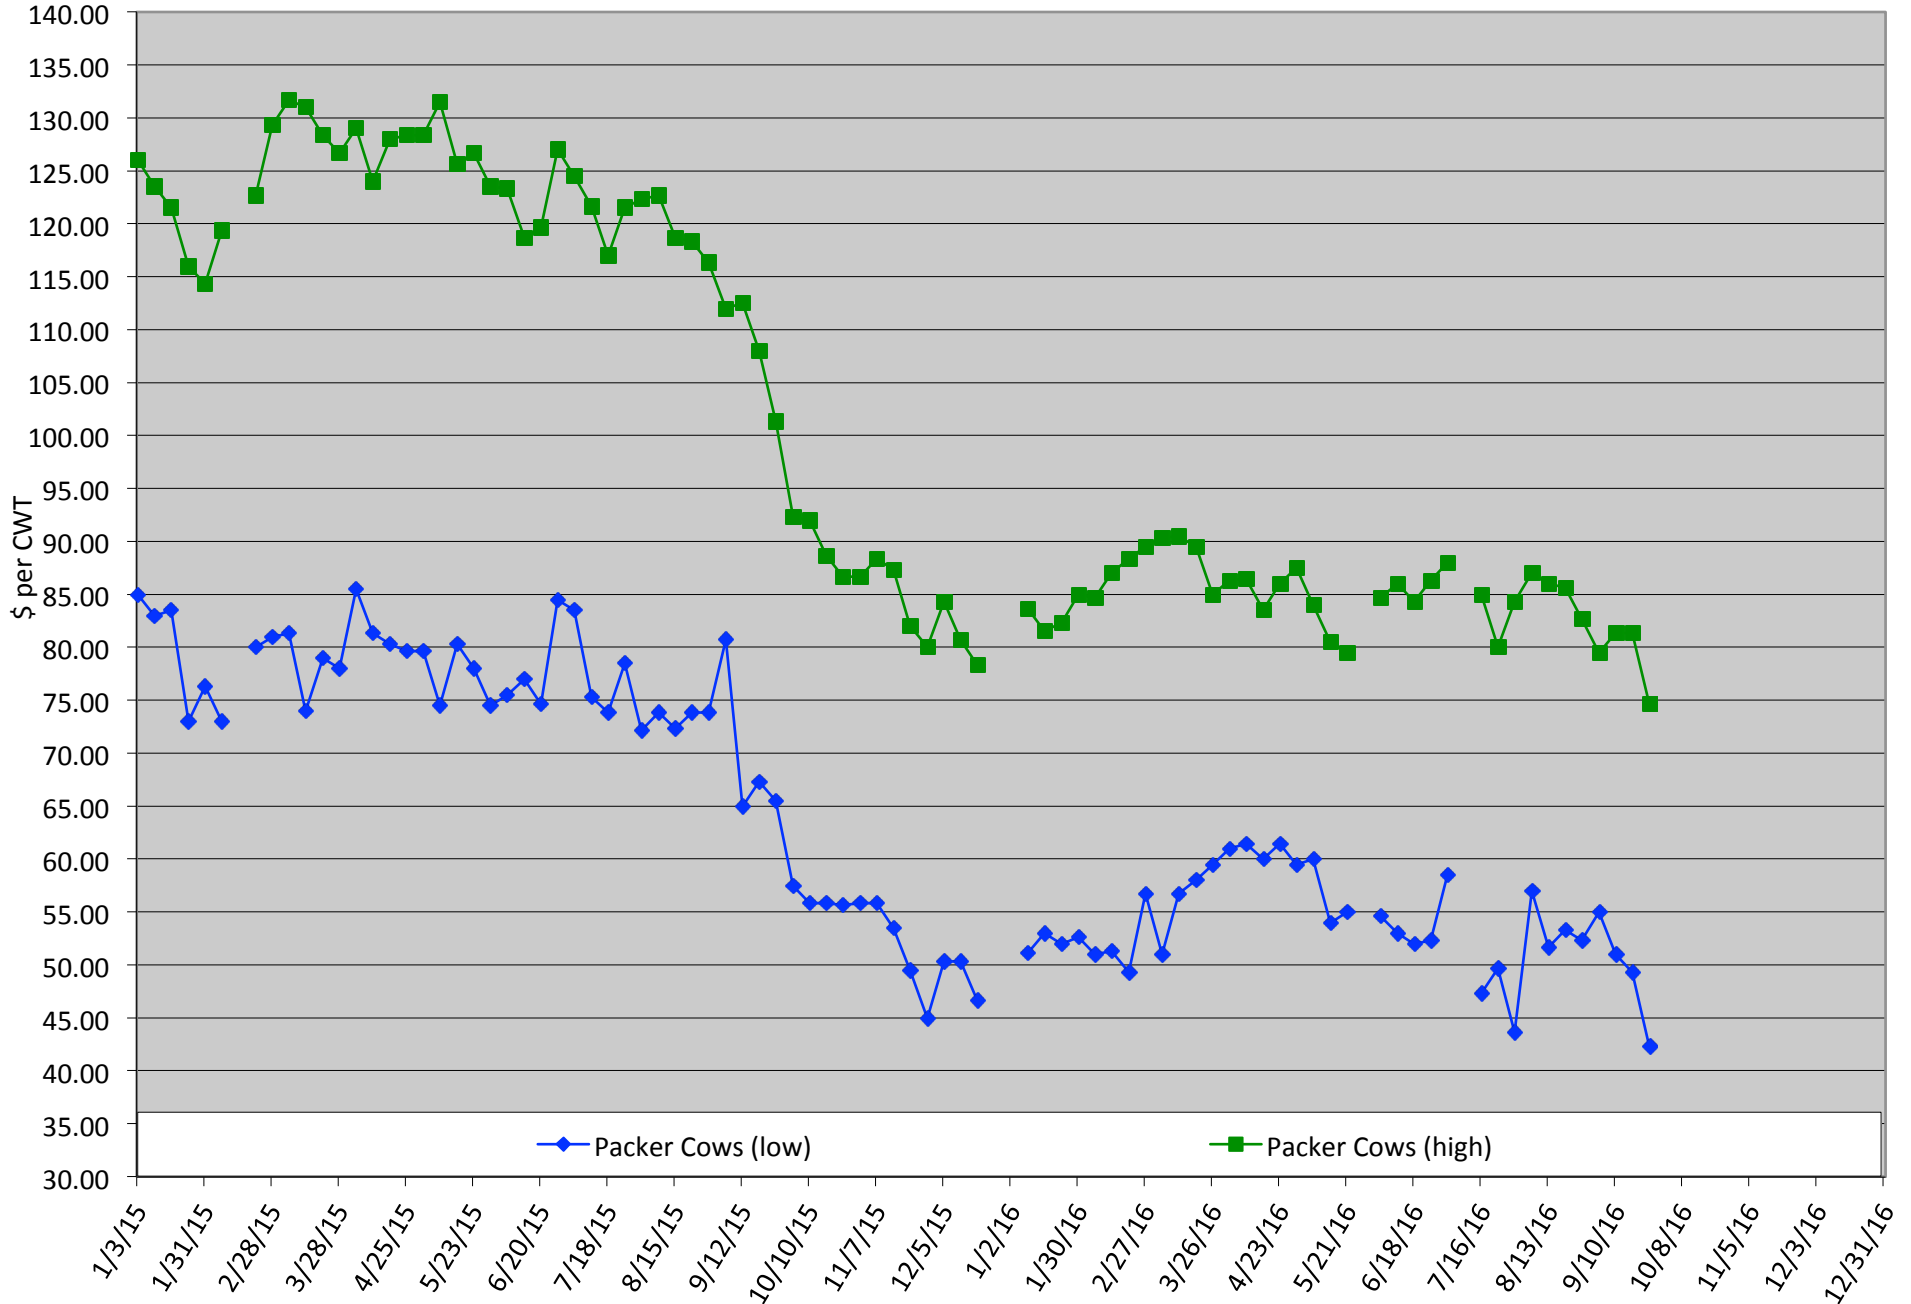

Calf Price Trends

Trend of Highest Prices Reported for Various Weight Calves, Average of 3 East Texas Livestock Auctions

For a weekly email copy of this chart please subscribe at <http://beeffax.tamu.edu> or contact a Texas A&M AgriLife County Extension Agent

Chart created by Dr. Jason Banta, Extension Beef Cattle Specialist

Packer Cow PriceTrends

Trend of High and Low Prices Reported for Packer Cows, Average of 3 East Texas Livestock Auctions

For a weekly email copy of this chart please subscribe at <http://beeffax.tamu.edu> or contact a Texas A&M AgriLife County Extension Agent

Chart created by Dr. Jason Banta, Extension Beef Cattle Specialist

Calf Price Trends

Trend of Highest Prices Reported for Various Weight Calves, Average of 3 Central Texas Livestock Auctions

For a weekly email copy of this chart please subscribe at <http://beefax.tamu.edu> or contact a Texas A&M AgriLife County Extension Agent
Chart created by Dr. Jason Banta, Extension Beef Cattle Specialist