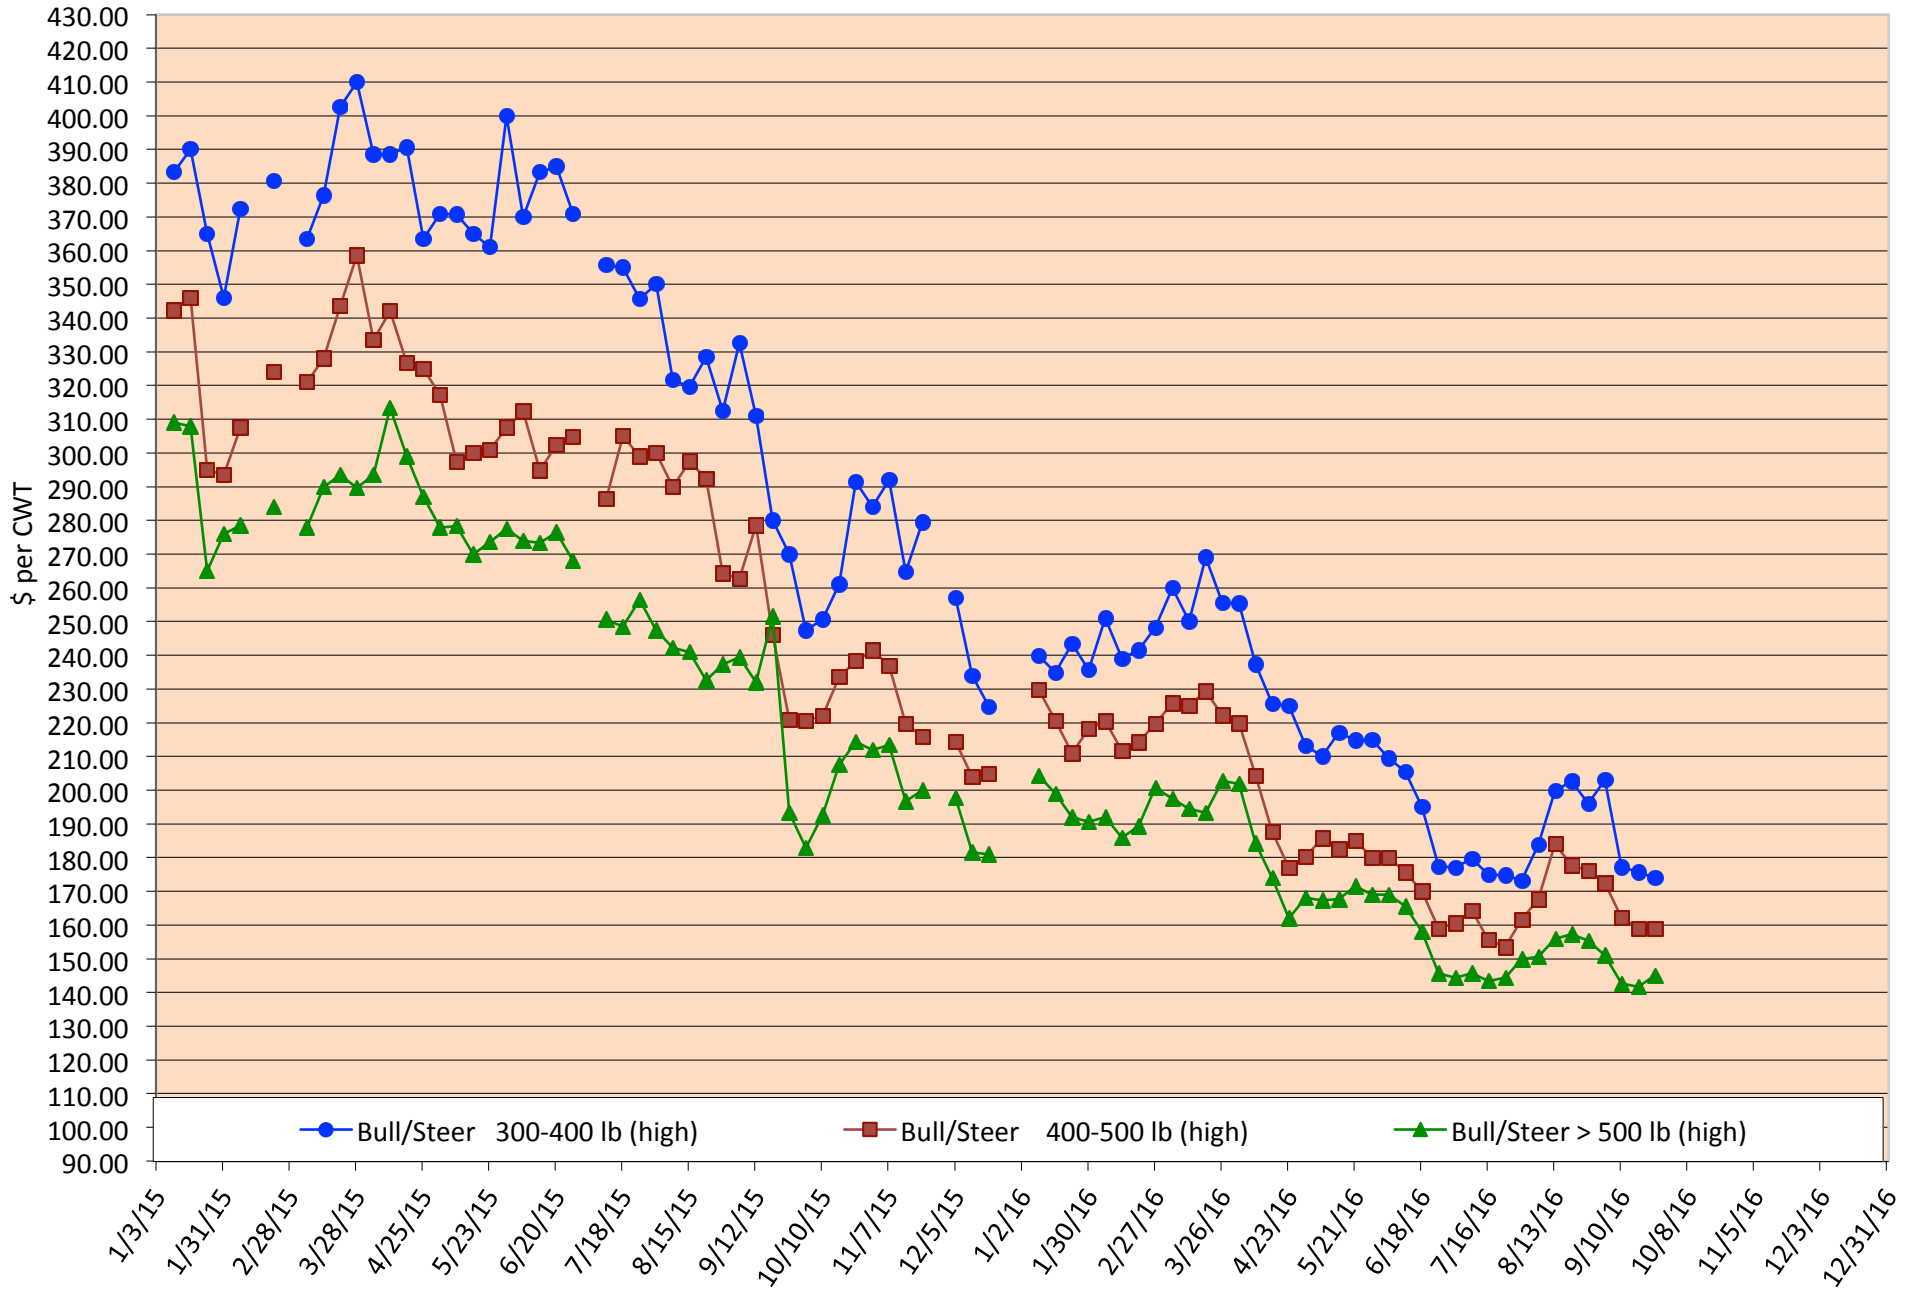

Calf Price Trends

Trend of Highest Prices Reported for Various Weight Calves, Average of 3 East Texas Livestock Auctions

For a weekly email copy of this chart please subscribe at <http://beeffax.tamu.edu> or contact a Texas A&M AgriLife County Extension Agent

Chart created by Dr. Jason Banta, Extension Beef Cattle Specialist

Packer Cow PriceTrends

Trend of High and Low Prices Reported for Packer Cows, Average of 3 East Texas Livestock Auctions

For a weekly email copy of this chart please subscribe at <http://beeffax.tamu.edu> or contact a Texas A&M AgriLife County Extension Agent

Chart created by Dr. Jason Banta, Extension Beef Cattle Specialist

Calf Price Trends

Trend of Highest Prices Reported for Various Weight Calves, Average of 3 Central Texas Livestock Auctions

For a weekly email copy of this chart please subscribe at <http://beefax.tamu.edu> or contact a Texas A&M AgriLife County Extension Agent
Chart created by Dr. Jason Banta, Extension Beef Cattle Specialist

Chart created by Dr. Jason Banta, Extension Beef Cattle Specialist