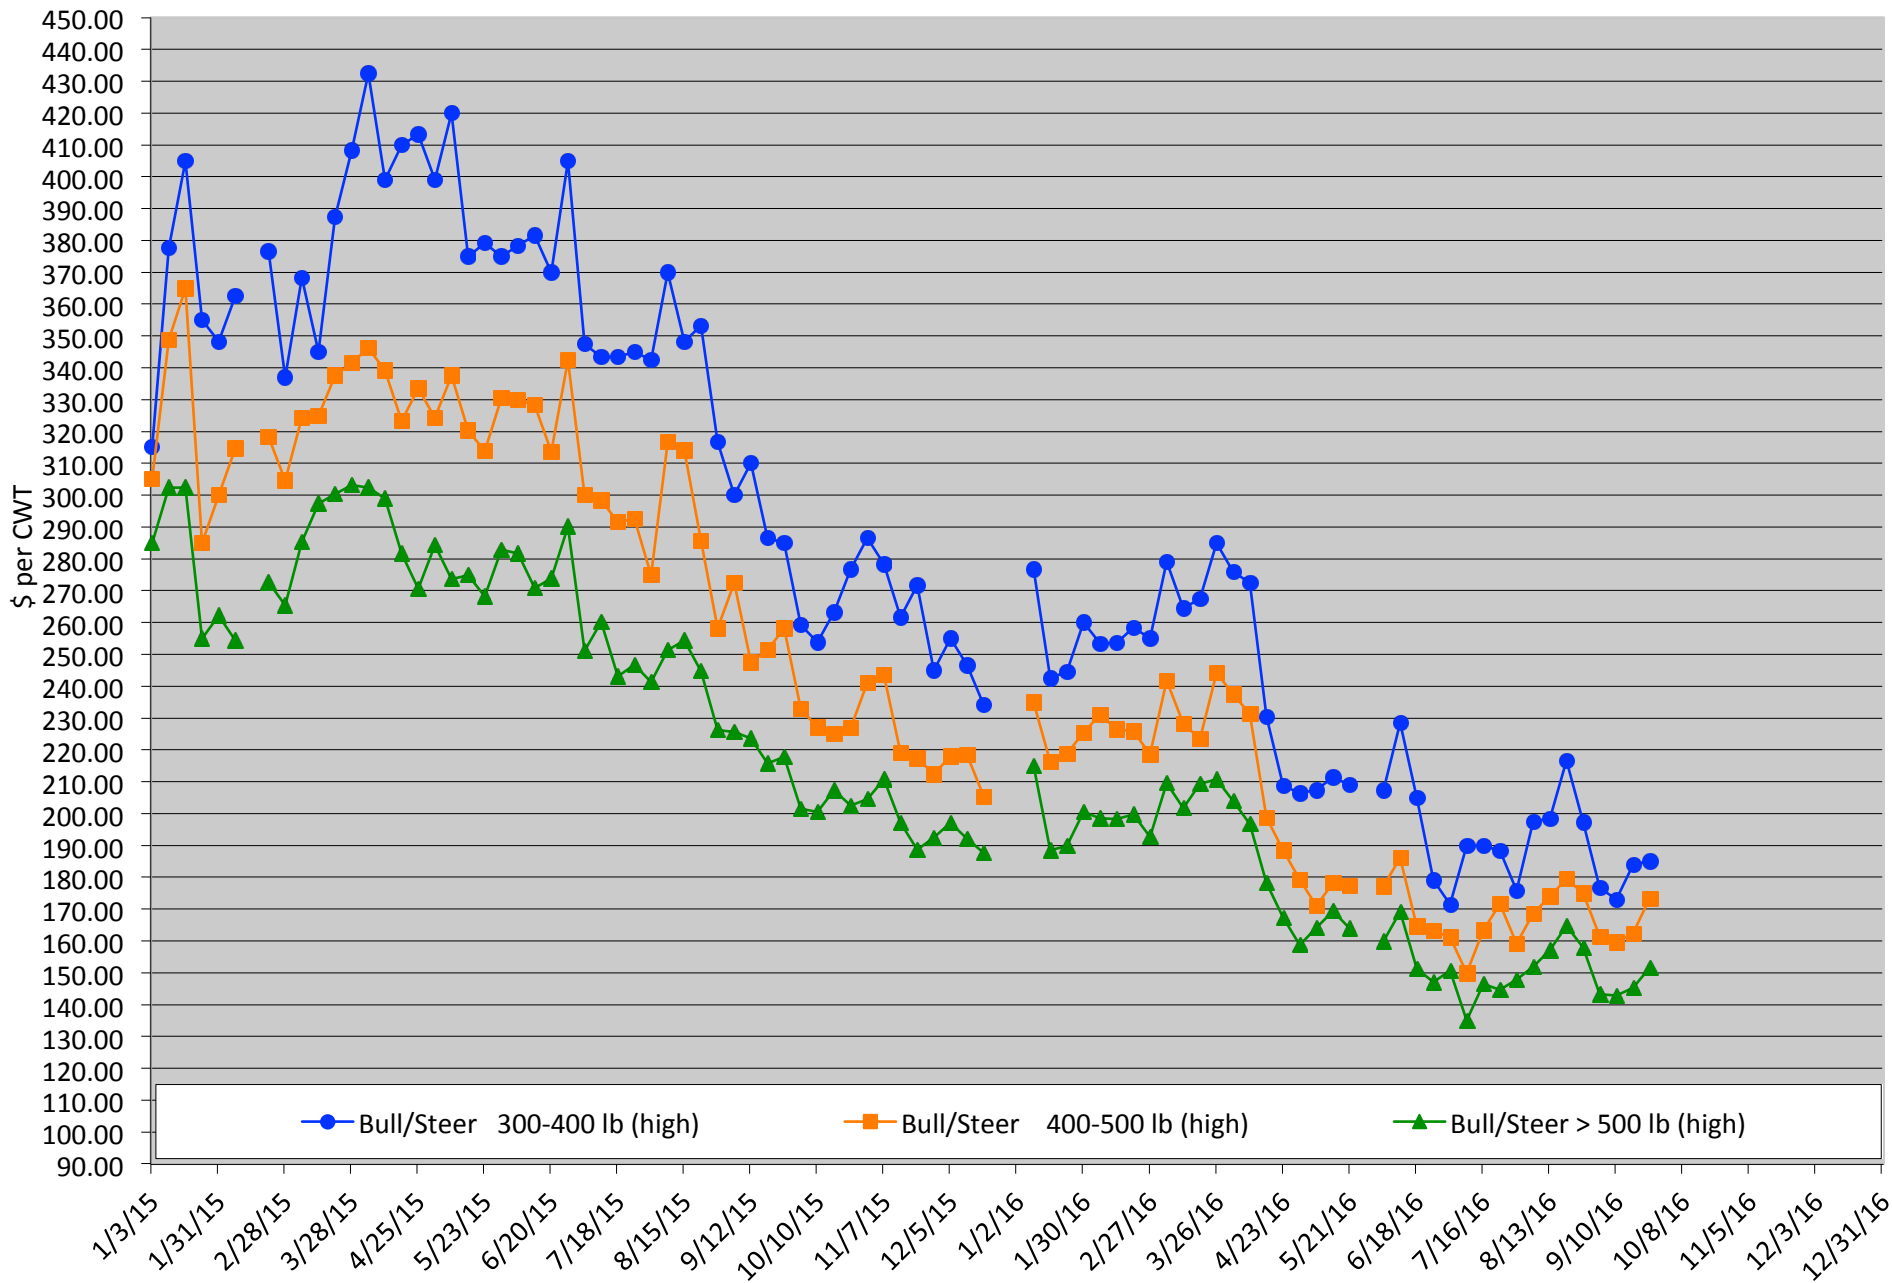

Calf Price Trends

Trend of Highest Prices Reported for Various Weight Calves, Average of 3 East Texas Livestock Auctions

For a weekly email copy of this chart please subscribe at <http://beeffax.tamu.edu> or contact a Texas A&M AgriLife County Extension Agent

Chart created by Dr. Jason Banta, Extension Beef Cattle Specialist

Packer Cow PriceTrends

Trend of High and Low Prices Reported for Packer Cows, Average of 3 East Texas Livestock Auctions

For a weekly email copy of this chart please subscribe at <http://beeffax.tamu.edu> or contact a Texas A&M AgriLife County Extension Agent

Chart created by Dr. Jason Banta, Extension Beef Cattle Specialist

Calf Price Trends

Trend of Highest Prices Reported for Various Weight Calves, Average of 3 Central Texas Livestock Auctions

For a weekly email copy of this chart please subscribe at <http://beefax.tamu.edu> or contact a Texas A&M AgriLife County Extension Agent
Chart created by Dr. Jason Banta, Extension Beef Cattle Specialist