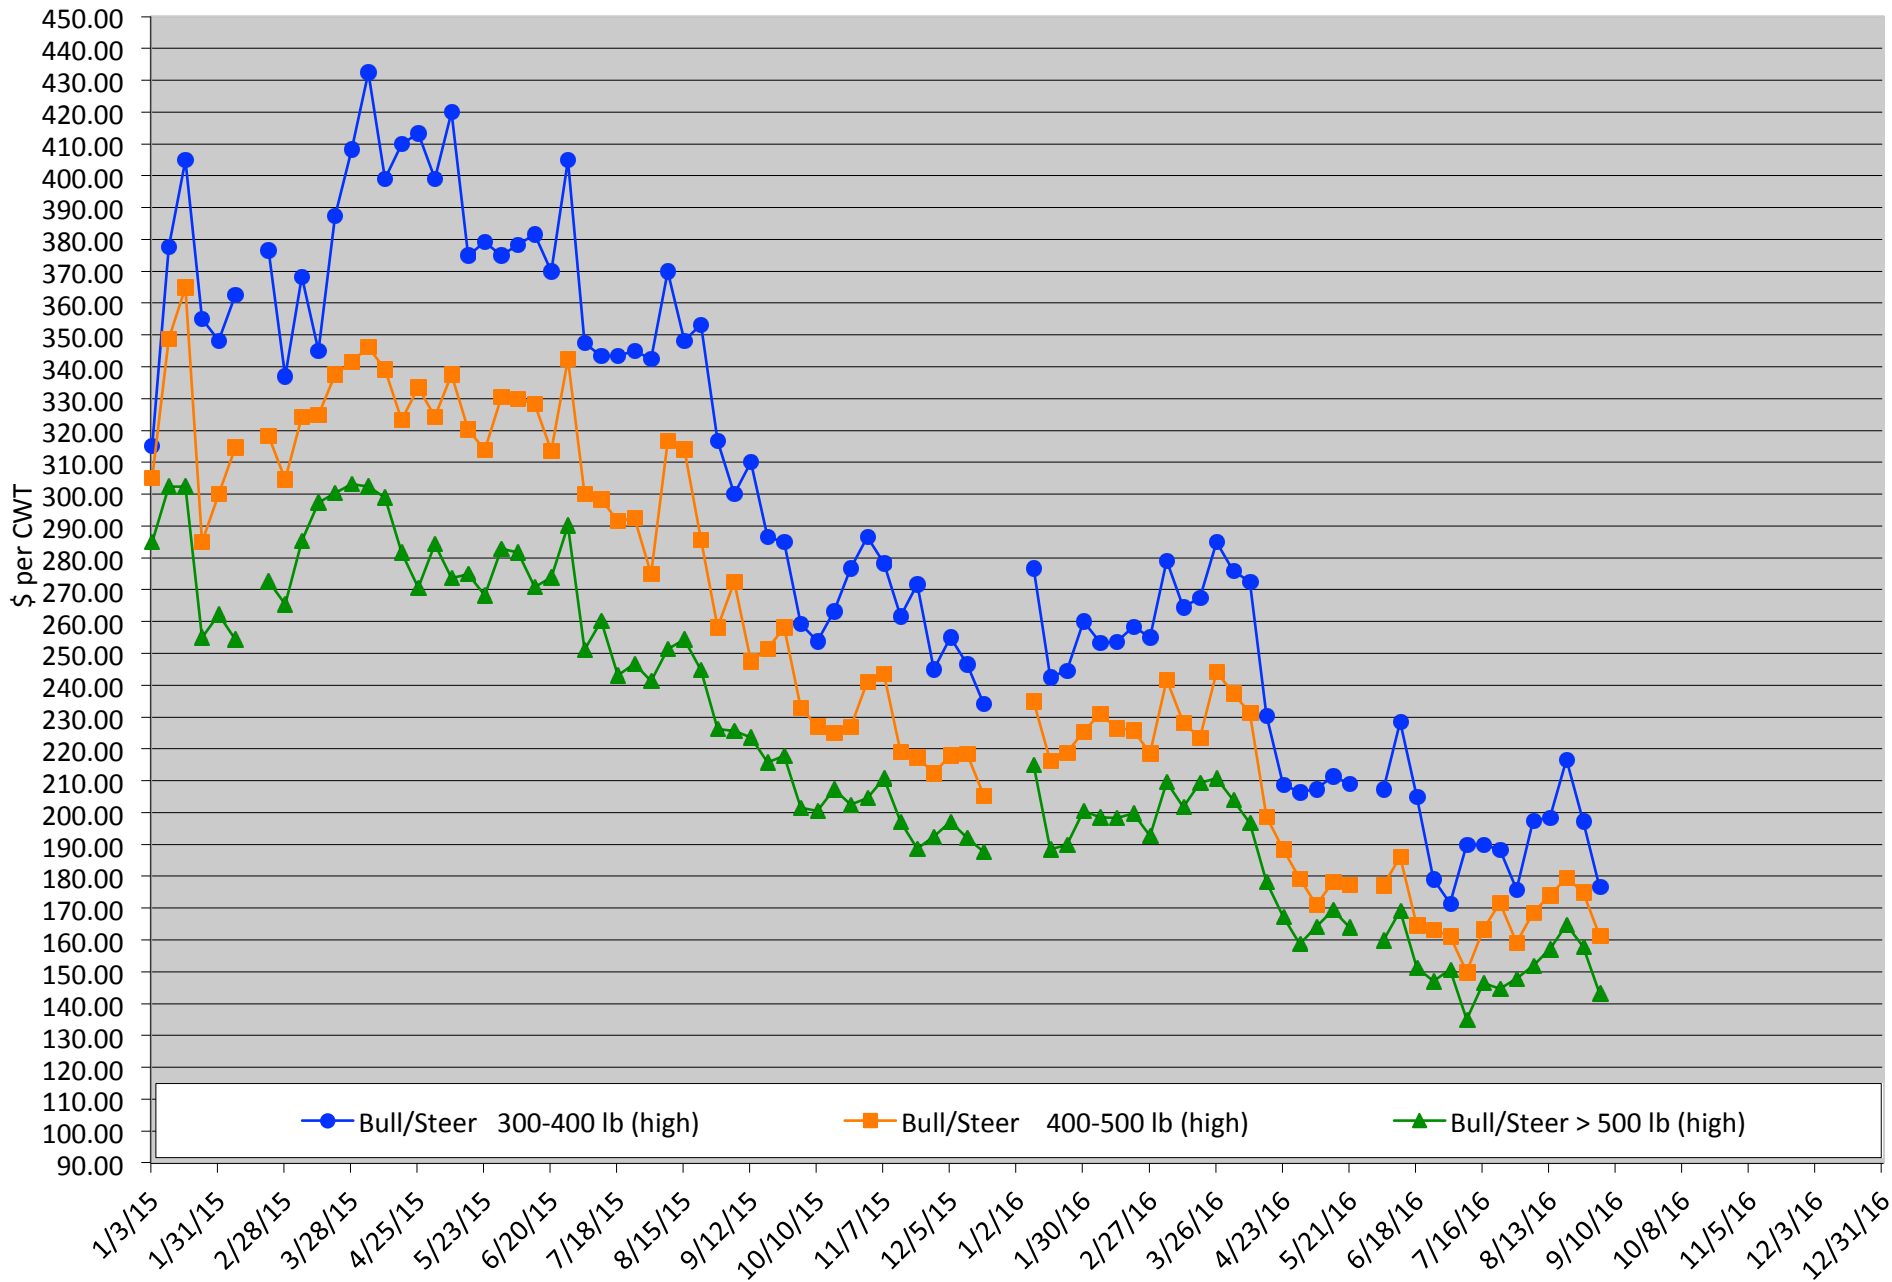

Calf Price Trends

Trend of Highest Prices Reported for Various Weight Calves, Average of 3 East Texas Livestock Auctions

For a weekly email copy of this chart please subscribe at <http://beeffax.tamu.edu> or contact a Texas A&M AgriLife County Extension Agent

Chart created by Dr. Jason Banta, Extension Beef Cattle Specialist

Packer Cow PriceTrends

Trend of High and Low Prices Reported for Packer Cows, Average of 3 East Texas Livestock Auctions

For a weekly email copy of this chart please subscribe at <http://beeffax.tamu.edu> or contact a Texas A&M AgriLife County Extension Agent

Chart created by Dr. Jason Banta, Extension Beef Cattle Specialist

Calf Price Trends

Trend of Highest Prices Reported for Various Weight Calves, Average of 3 Central Texas Livestock Auctions

For a weekly email copy of this chart please subscribe at <http://beefax.tamu.edu> or contact a Texas A&M AgriLife County Extension Agent