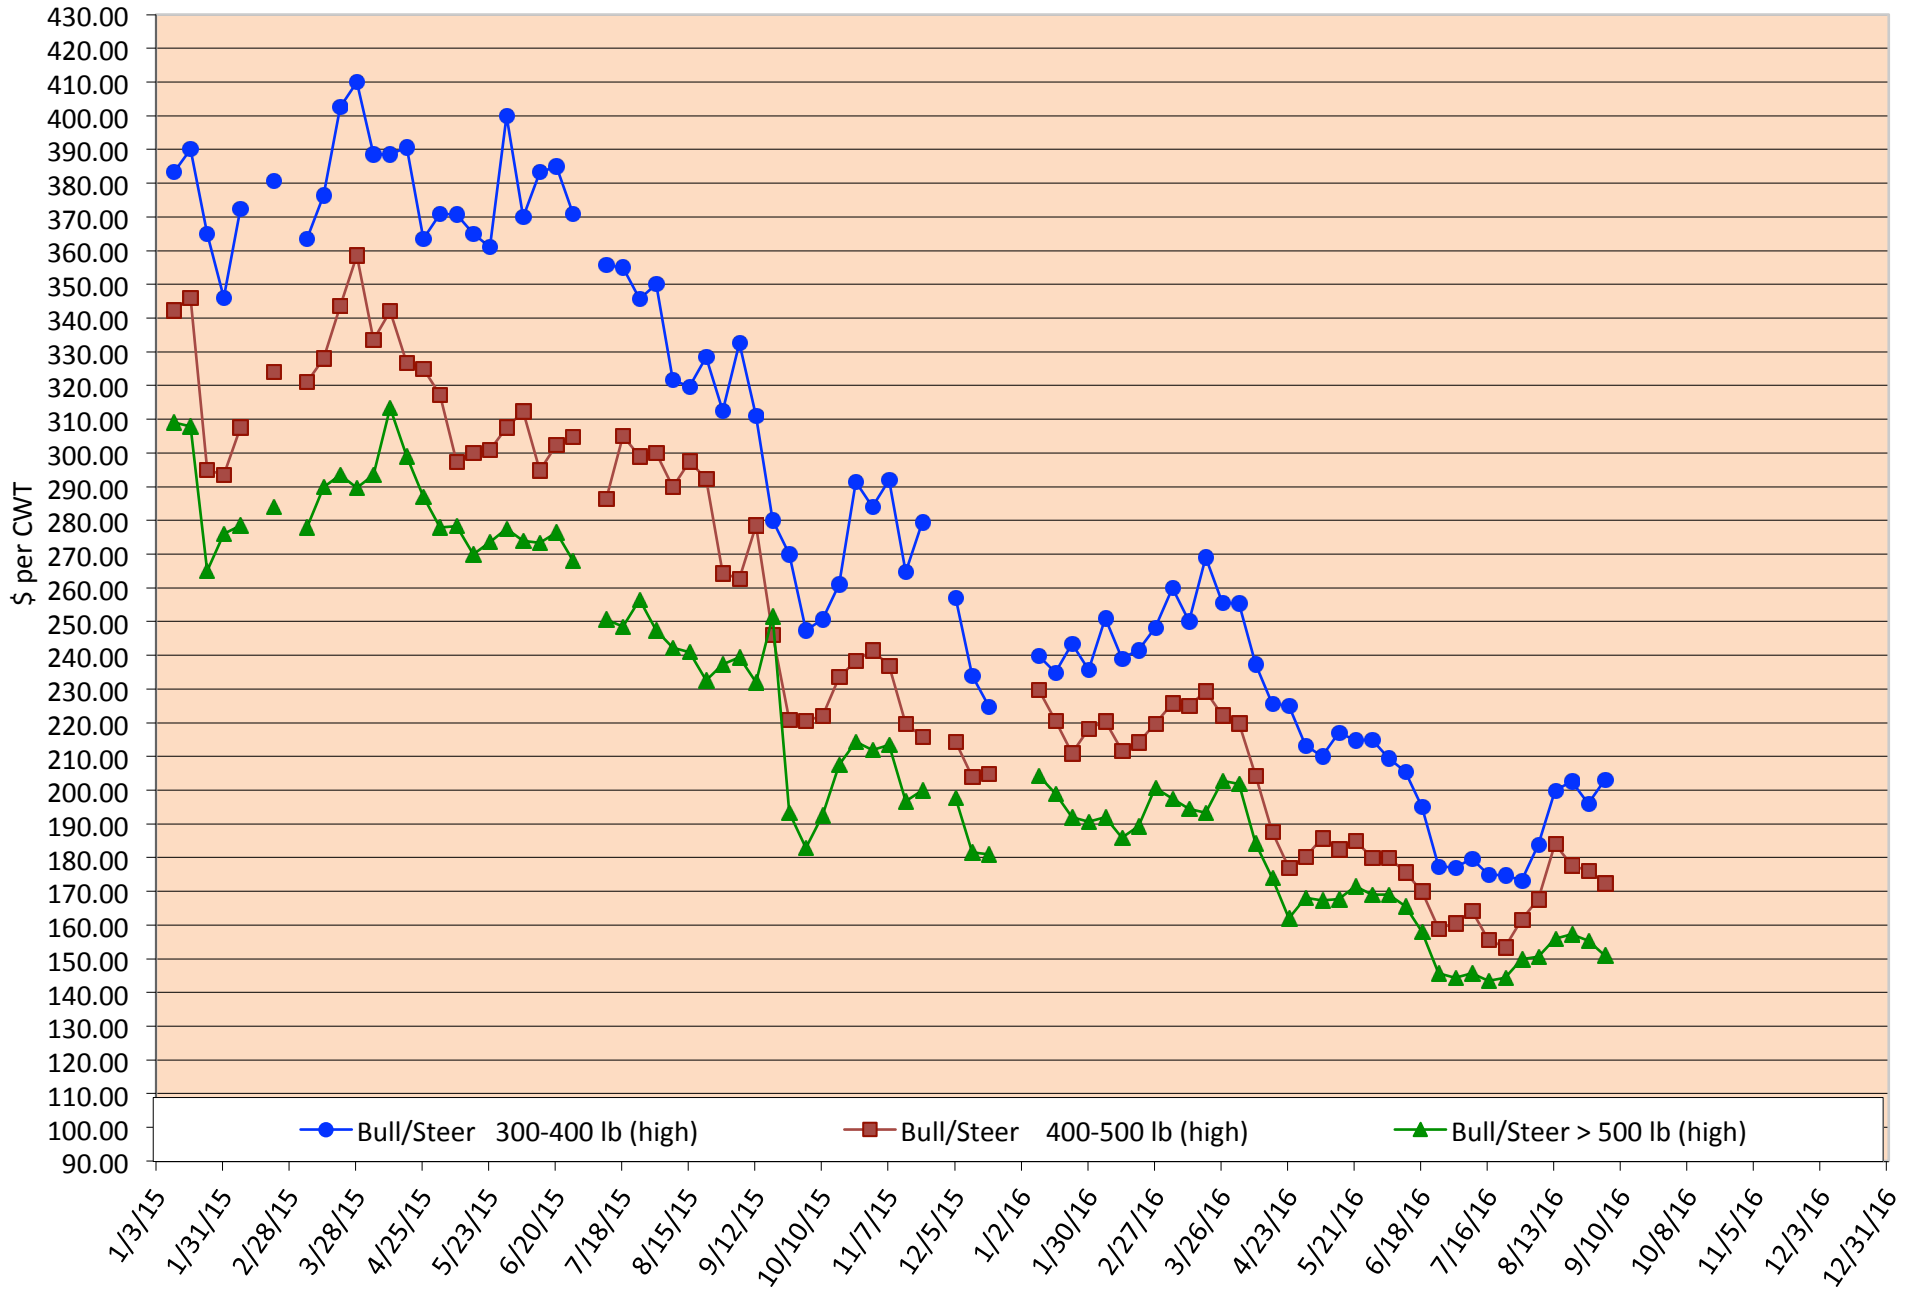

Calf Price Trends

Trend of Highest Prices Reported for Various Weight Calves, Average of 3 Central Texas Livestock Auctions

For a weekly email copy of this chart please subscribe at <http://beefax.tamu.edu> or contact a Texas A&M AgriLife County Extension Agent

Chart created by Dr. Jason Banta, Extension Beef Cattle Specialist