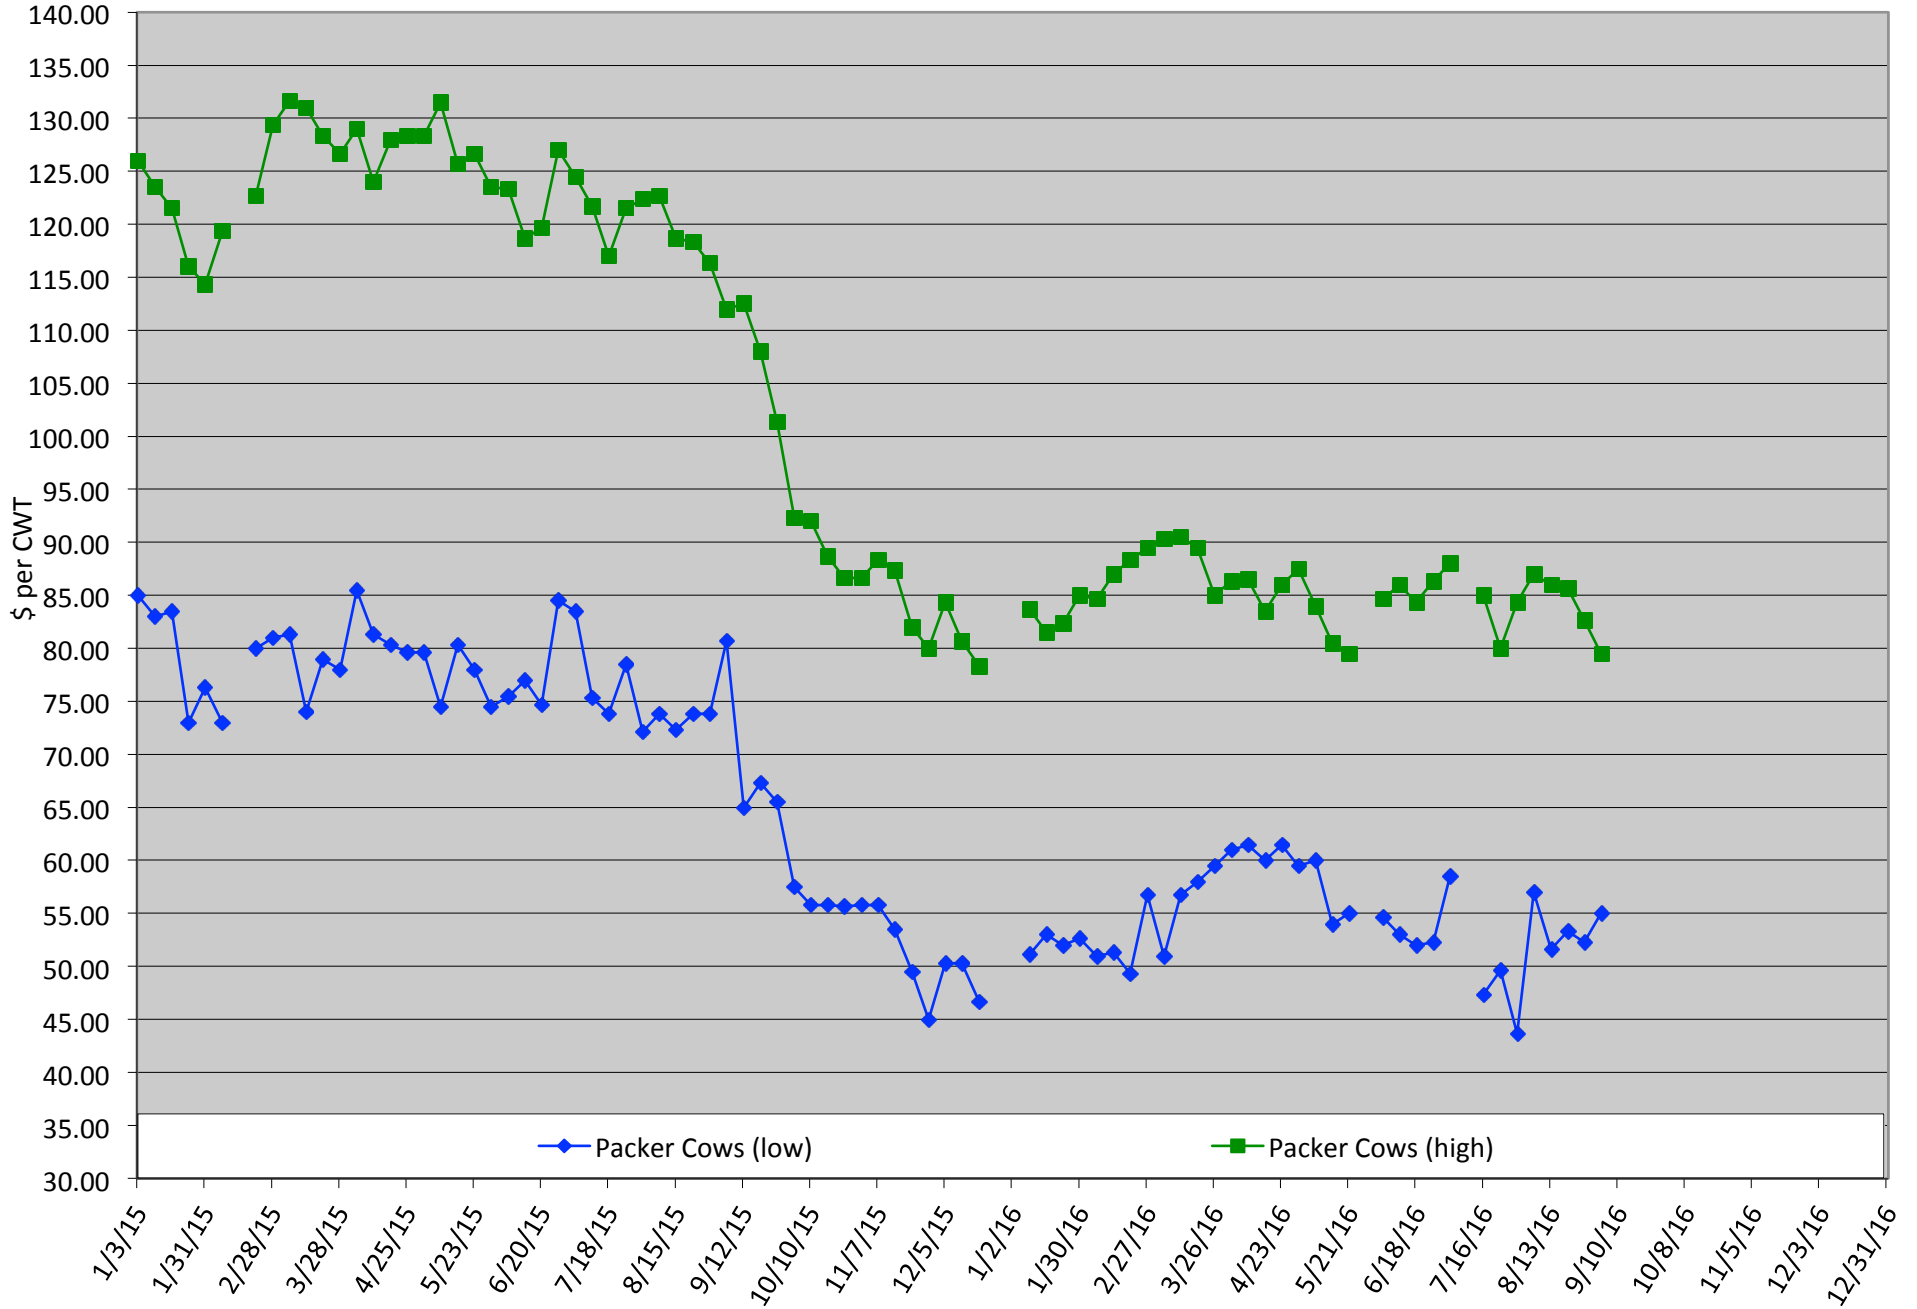

Chart created by Dr. Jason Banta, Extension Beef Cattle Specialist

Packer Cow PriceTrends

Trend of High and Low Prices Reported for Packer Cows, Average of 3 East Texas Livestock Auctions

For a weekly email copy of this chart please subscribe at <http://beeffax.tamu.edu> or contact a Texas A&M AgriLife County Extension Agent

Chart created by Dr. Jason Banta, Extension Beef Cattle Specialist

Calf Price Trends

Trend of Highest Prices Reported for Various Weight Calves, Average of 3 Central Texas Livestock Auctions

For a weekly email copy of this chart please subscribe at <http://beefax.tamu.edu> or contact a Texas A&M AgriLife County Extension Agent