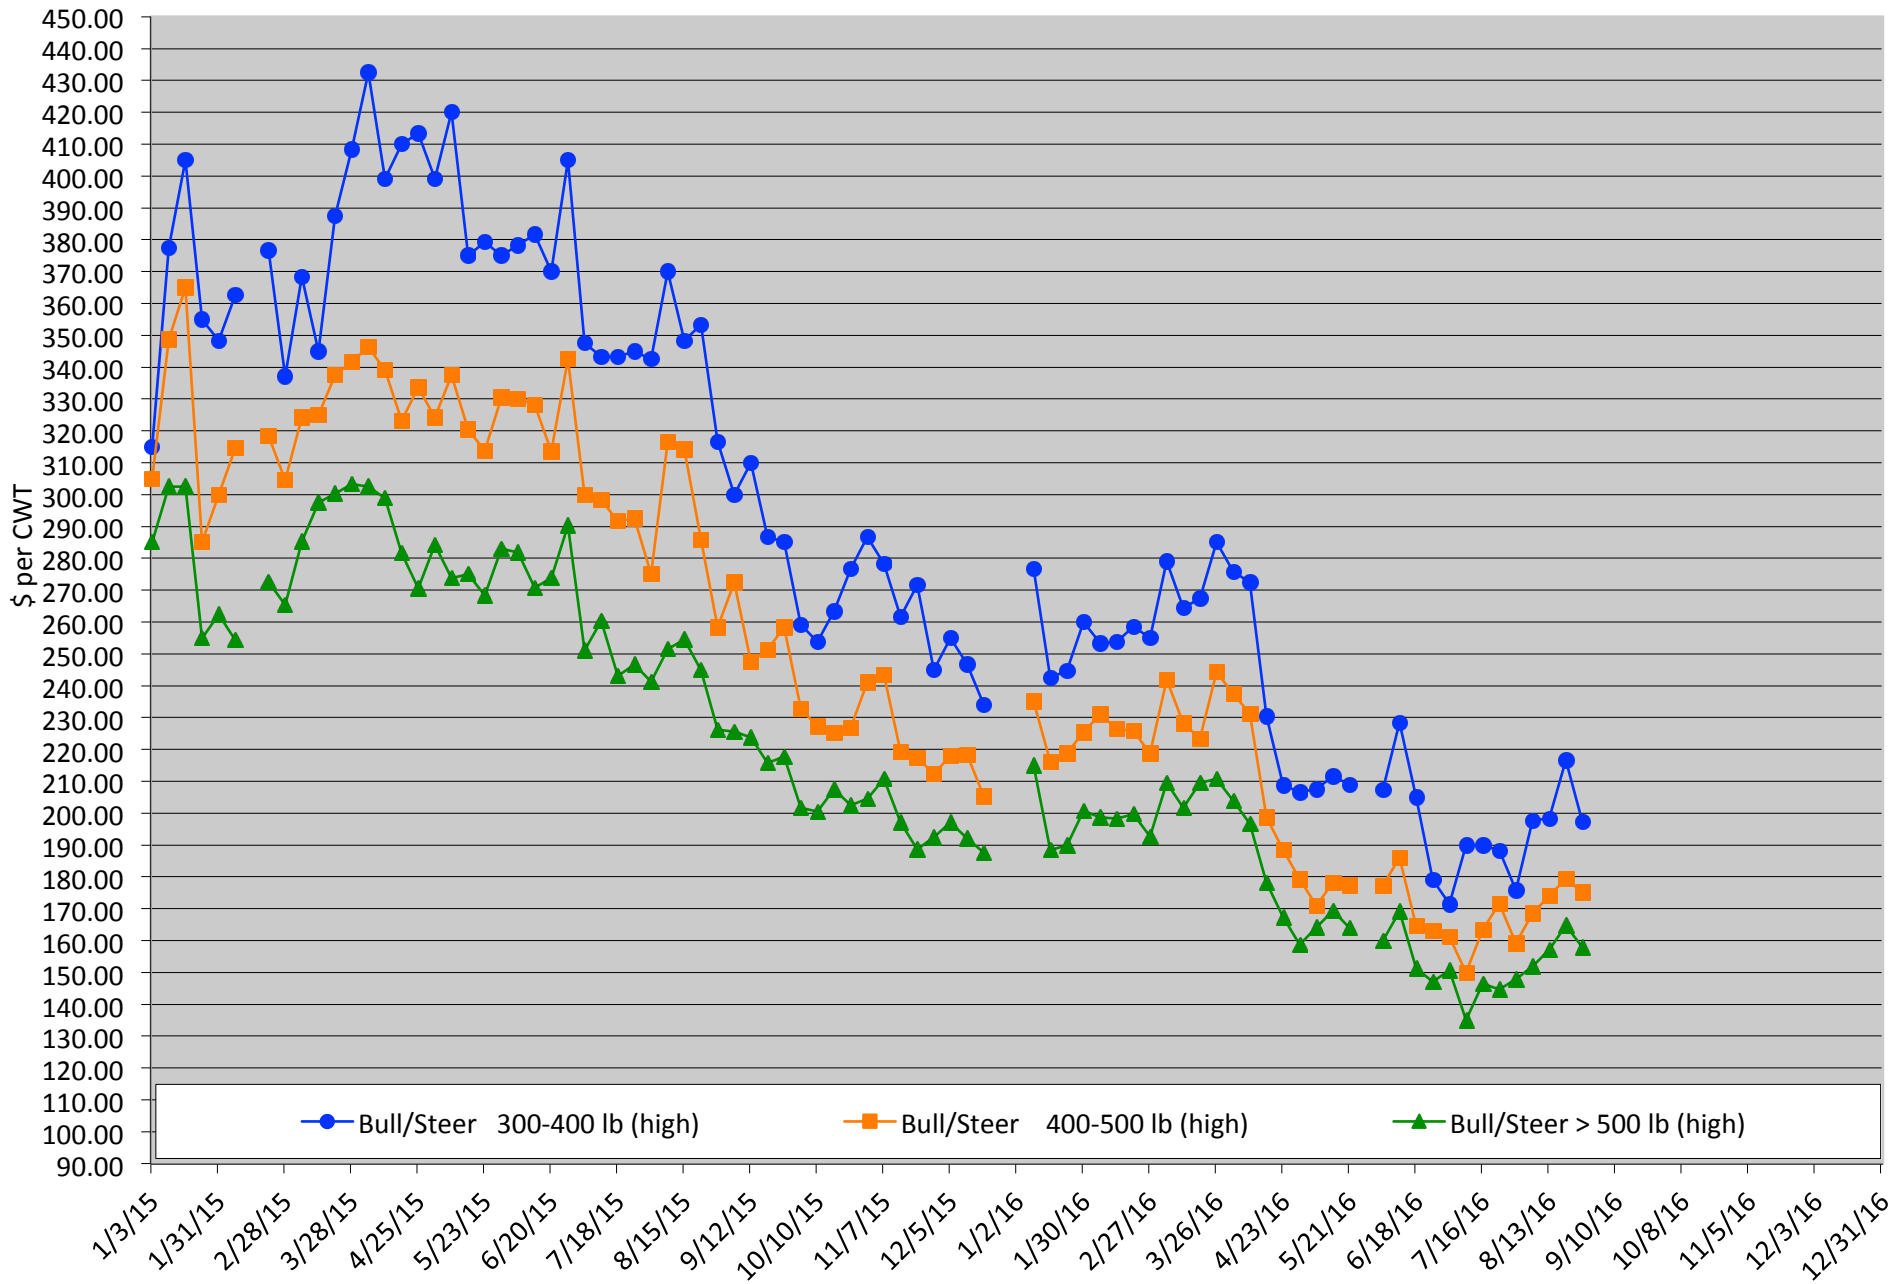

Calf Price Trends

Trend of Highest Prices Reported for Various Weight Calves, Average of 3 East Texas Livestock Auctions

For a weekly email copy of this chart please subscribe at <http://beeffax.tamu.edu> or contact a Texas A&M AgriLife County Extension Agent

Chart created by Dr. Jason Banta, Extension Beef Cattle Specialist

Packer Cow PriceTrends

Trend of High and Low Prices Reported for Packer Cows, Average of 3 East Texas Livestock Auctions

For a weekly email copy of this chart please subscribe at <http://beeffax.tamu.edu> or contact a Texas A&M AgriLife County Extension Agent

Chart created by Dr. Jason Banta, Extension Beef Cattle Specialist

Calf Price Trends

Trend of Highest Prices Reported for Various Weight Calves, Average of 3 Central Texas Livestock Auctions

For a weekly email copy of this chart please subscribe at <http://beefax.tamu.edu> or contact a Texas A&M AgriLife County Extension Agent
Chart created by Dr. Jason Banta, Extension Beef Cattle Specialist