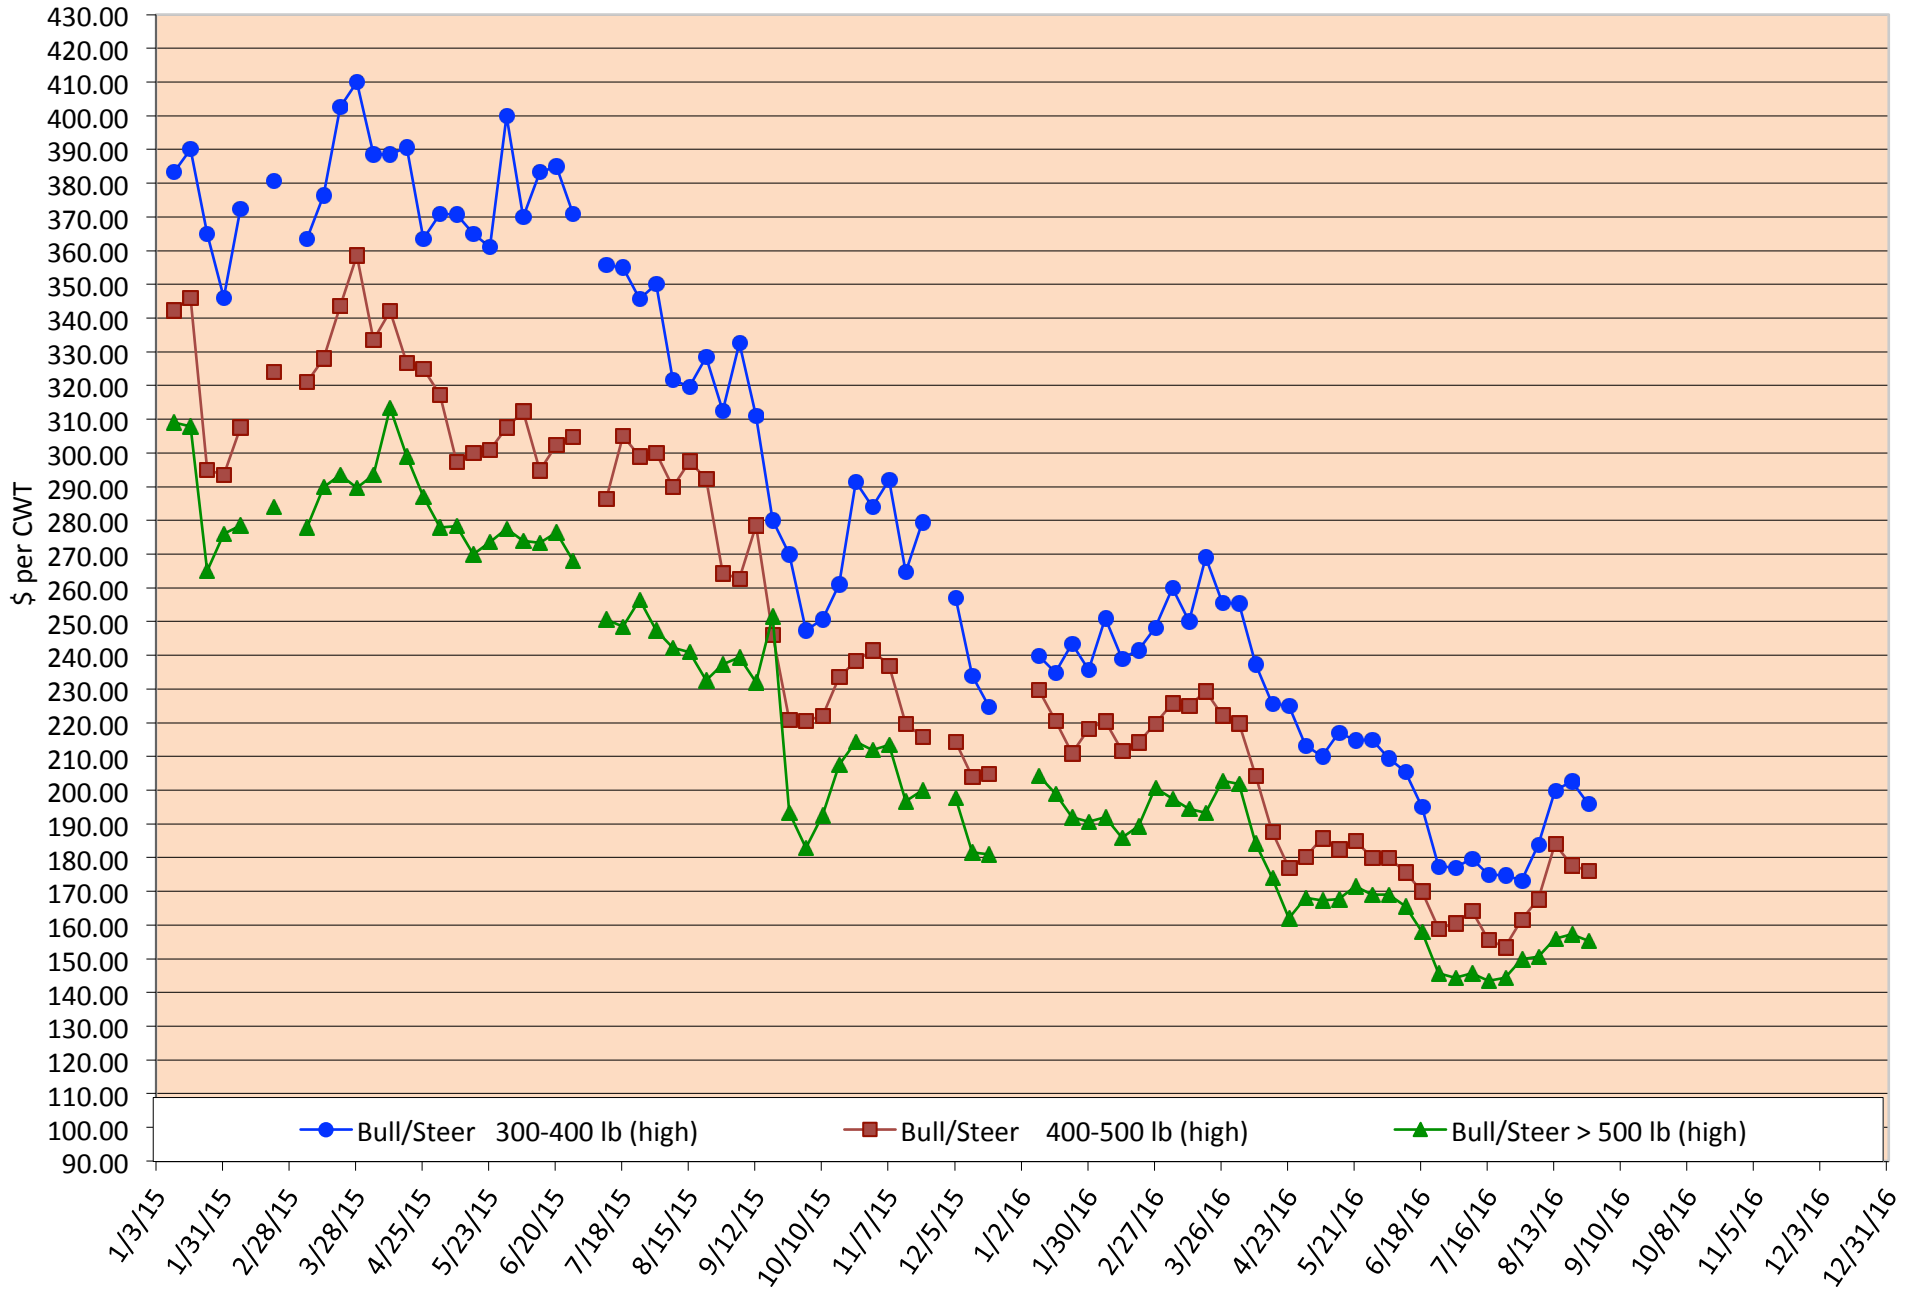

Calf Price Trends

Trend of Highest Prices Reported for Various Weight Calves, Average of 3 East Texas Livestock Auctions

For a weekly email copy of this chart please subscribe at <http://beeffax.tamu.edu> or contact a Texas A&M AgriLife County Extension Agent

Chart created by Dr. Jason Banta, Extension Beef Cattle Specialist

Packer Cow PriceTrends

Trend of High and Low Prices Reported for Packer Cows, Average of 3 East Texas Livestock Auctions

For a weekly email copy of this chart please subscribe at <http://beeffax.tamu.edu> or contact a Texas A&M AgriLife County Extension Agent

Chart created by Dr. Jason Banta, Extension Beef Cattle Specialist

Calf Price Trends

Trend of Highest Prices Reported for Various Weight Calves, Average of 3 Central Texas Livestock Auctions

For a weekly email copy of this chart please subscribe at <http://beefax.tamu.edu> or contact a Texas A&M AgriLife County Extension Agent
Chart created by Dr. Jason Banta, Extension Beef Cattle Specialist

Chart created by Dr. Jason Banta, Extension Beef Cattle Specialist