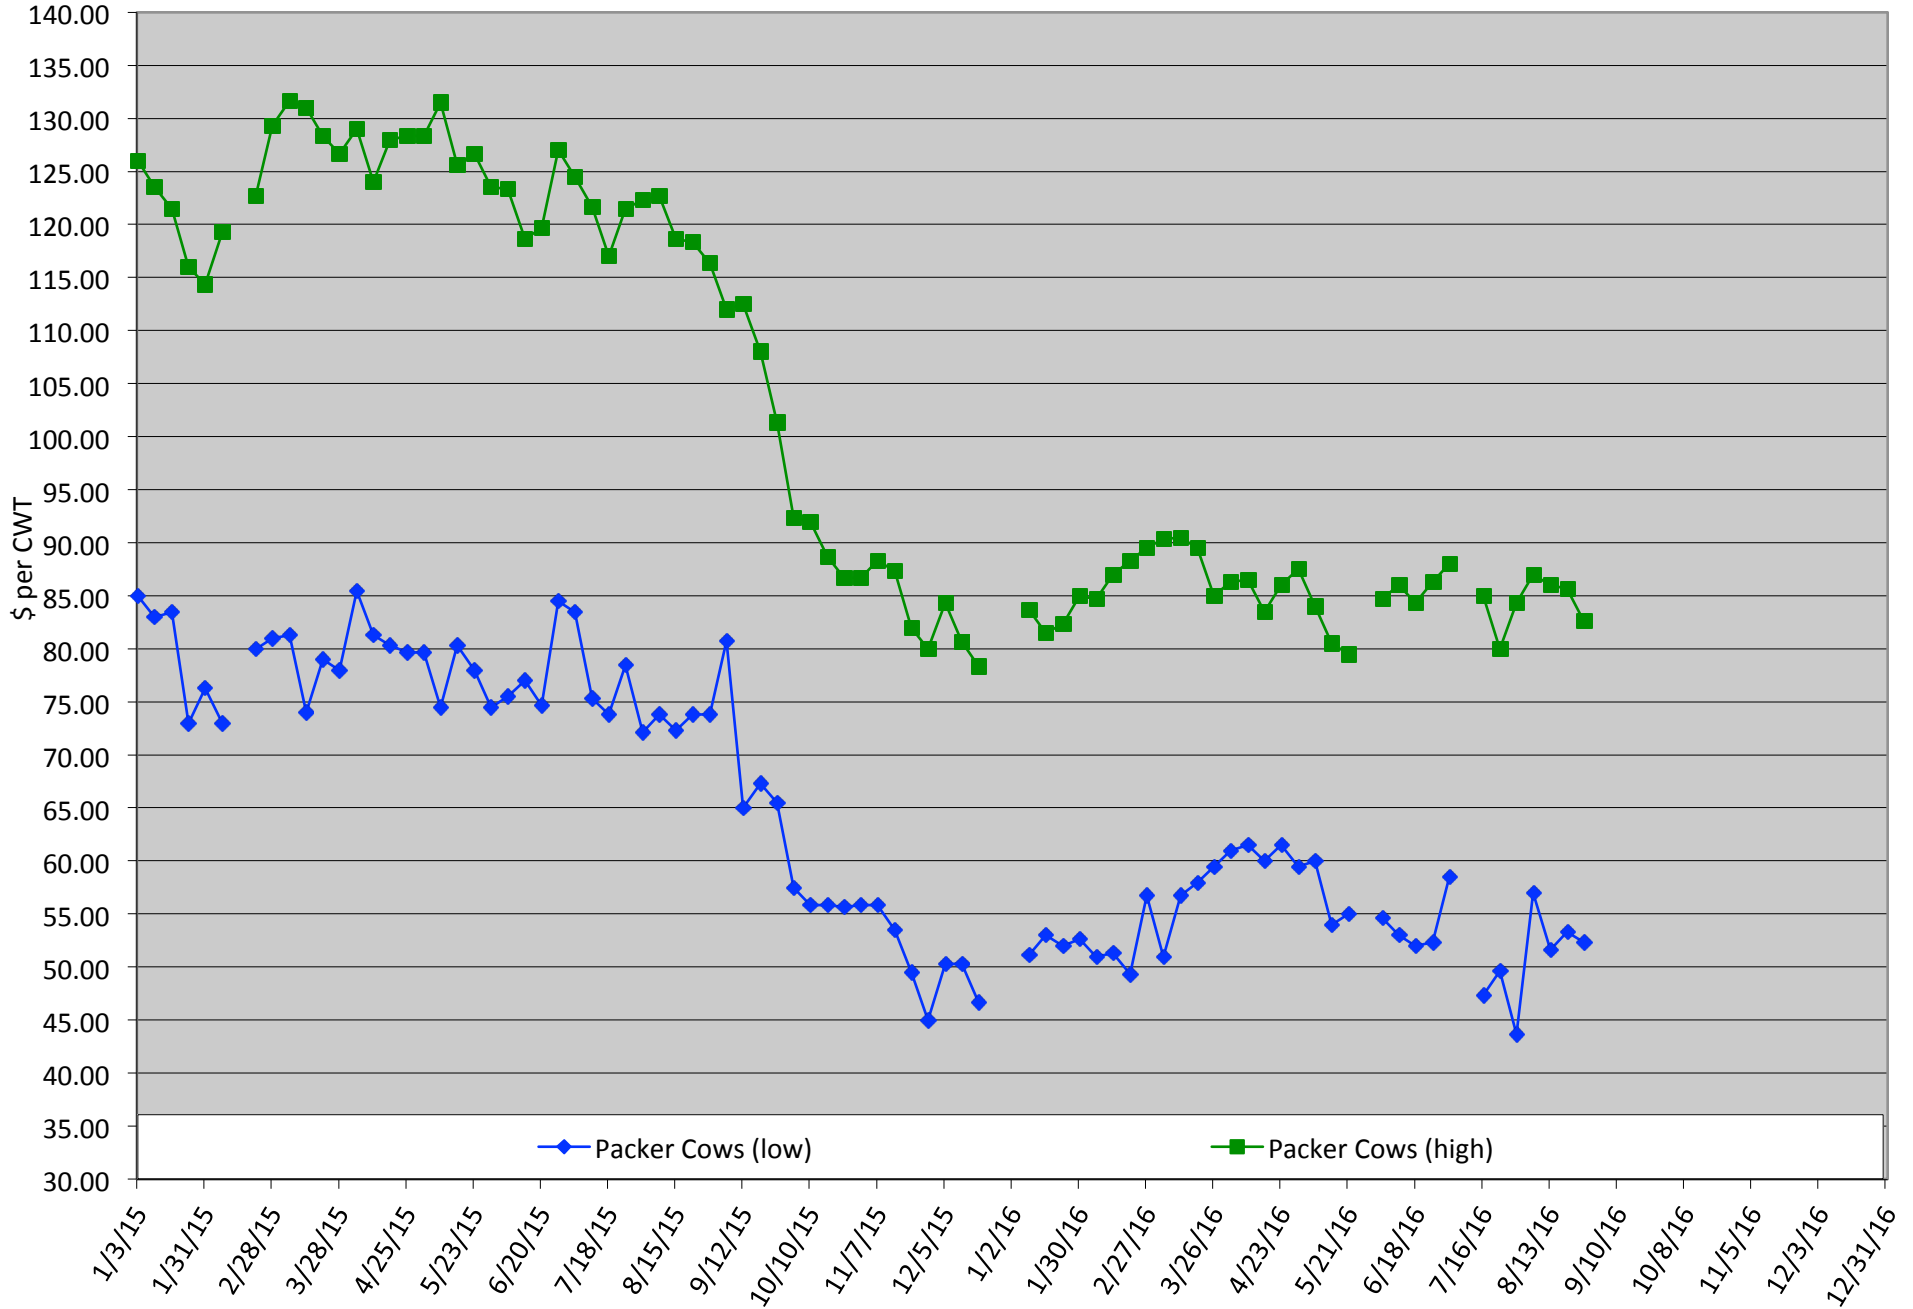

Chart created by Dr. Jason Banta, Extension Beef Cattle Specialist

Packer Cow PriceTrends

Trend of High and Low Prices Reported for Packer Cows, Average of 3 East Texas Livestock Auctions

For a weekly email copy of this chart please subscribe at <http://beeffax.tamu.edu> or contact a Texas A&M AgriLife County Extension Agent

Chart created by Dr. Jason Banta, Extension Beef Cattle Specialist

Calf Price Trends

Trend of Highest Prices Reported for Various Weight Calves, Average of 3 Central Texas Livestock Auctions

For a weekly email copy of this chart please subscribe at <http://beefax.tamu.edu> or contact a Texas A&M AgriLife County Extension Agent
Chart created by Dr. Jason Banta, Extension Beef Cattle Specialist