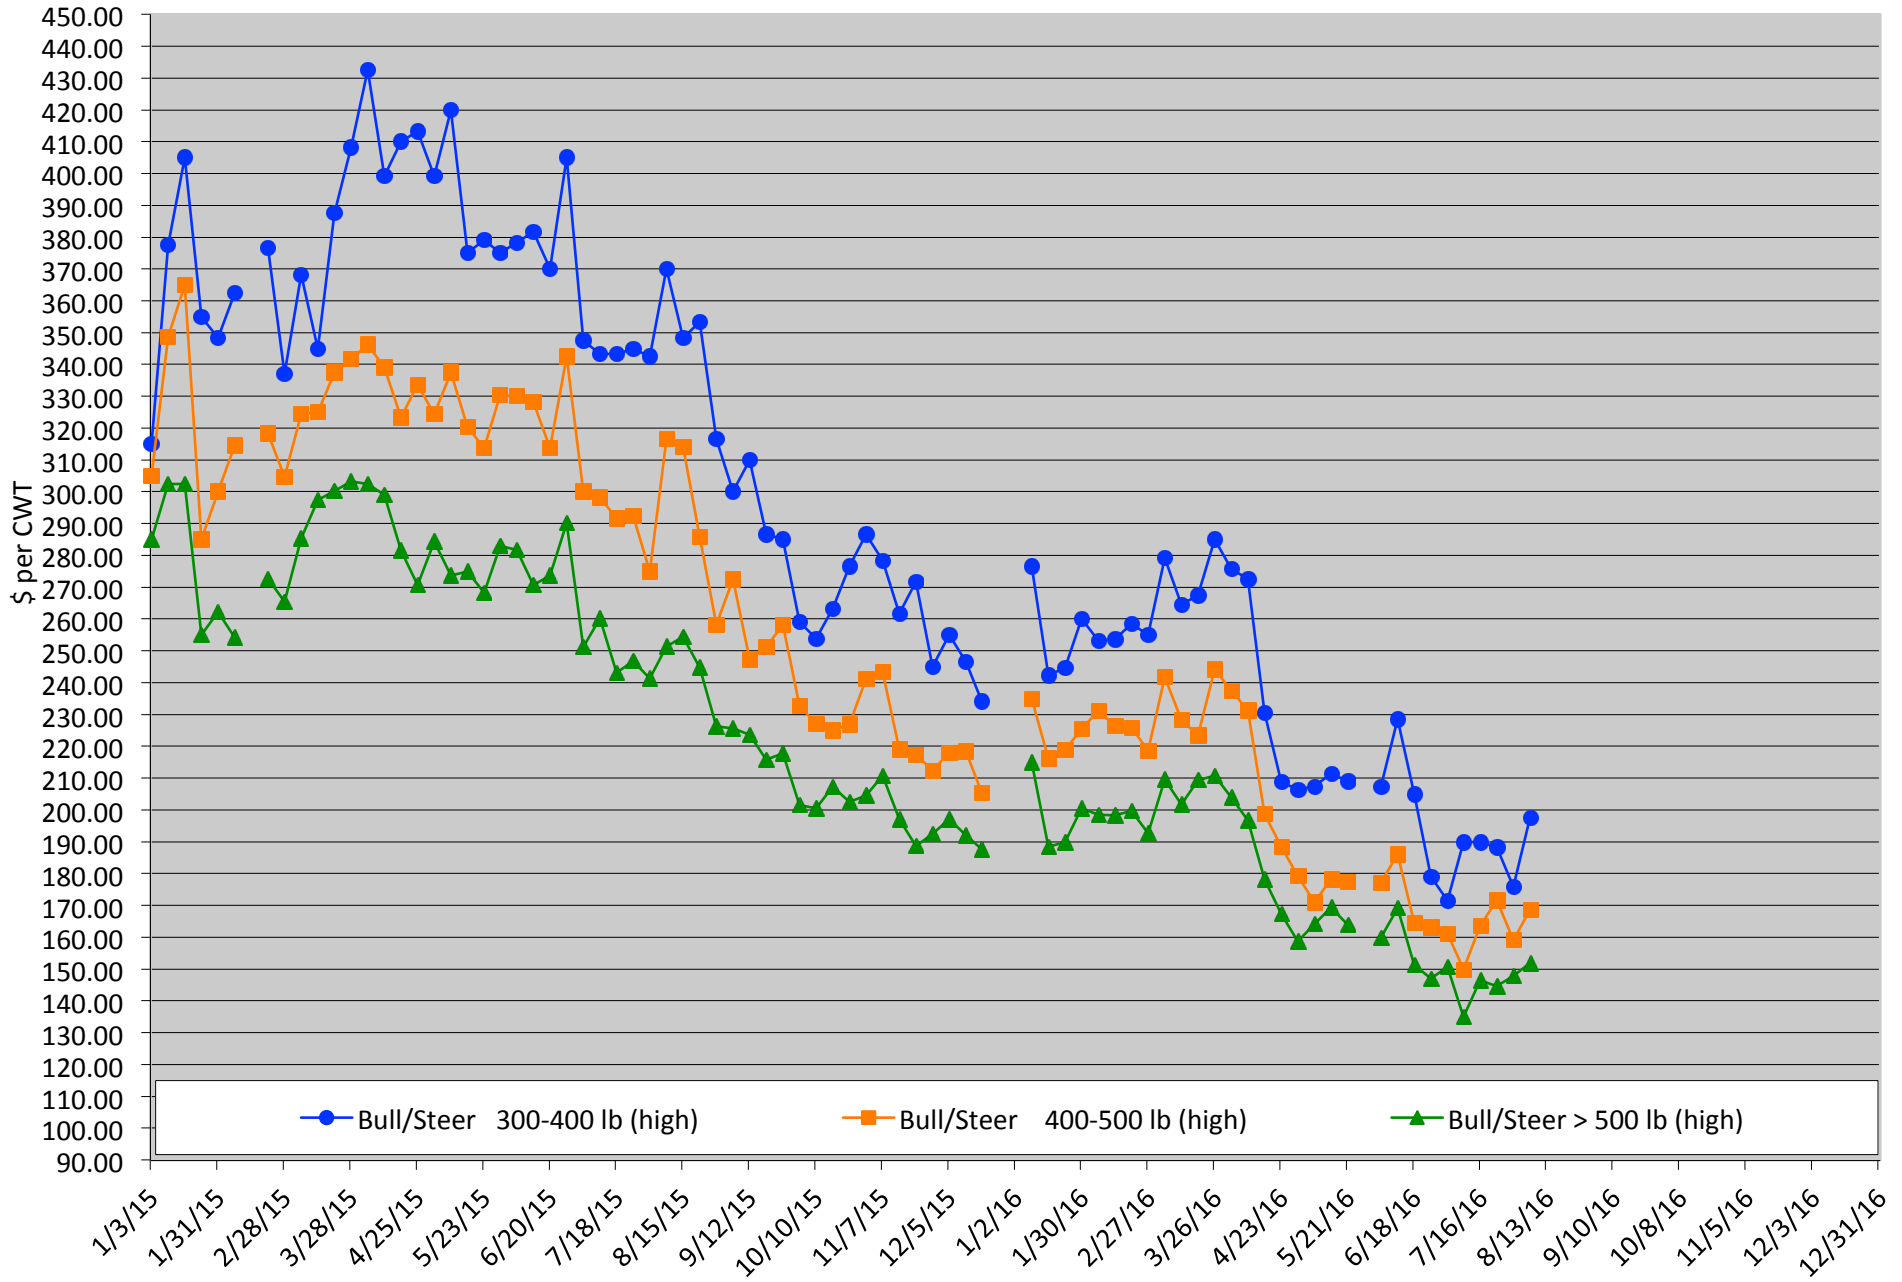

Calf Price Trends

Trend of **Highest** Prices Reported for Various Weight Calves, Average of 3 East Texas Livestock Auctions

For a weekly email copy of this chart please subscribe at <http://beefax.tamu.edu> or contact a Texas A&M AgriLife County Extension Agent

Chart created by Dr. Jason Banta, Extension Beef Cattle Specialist

Packer Cow Price Trends

Trend of High and Low Prices Reported for Packer Cows, Average of 3 East Texas Livestock Auctions

For a weekly email copy of this chart please subscribe at <http://beeffax.tamu.edu> or contact a Texas A&M AgriLife County Extension Agent

Chart created by Dr. Jason Banta, Extension Beef Cattle Specialist

Calf Price Trends

Trend of Highest Prices Reported for Various Weight Calves, Average of 3 Central Texas Livestock Auctions

For a weekly email copy of this chart please subscribe at <http://beefax.tamu.edu> or contact a Texas A&M AgriLife County Extension Agent
Chart created by Dr. Jason Banta, Extension Beef Cattle Specialist