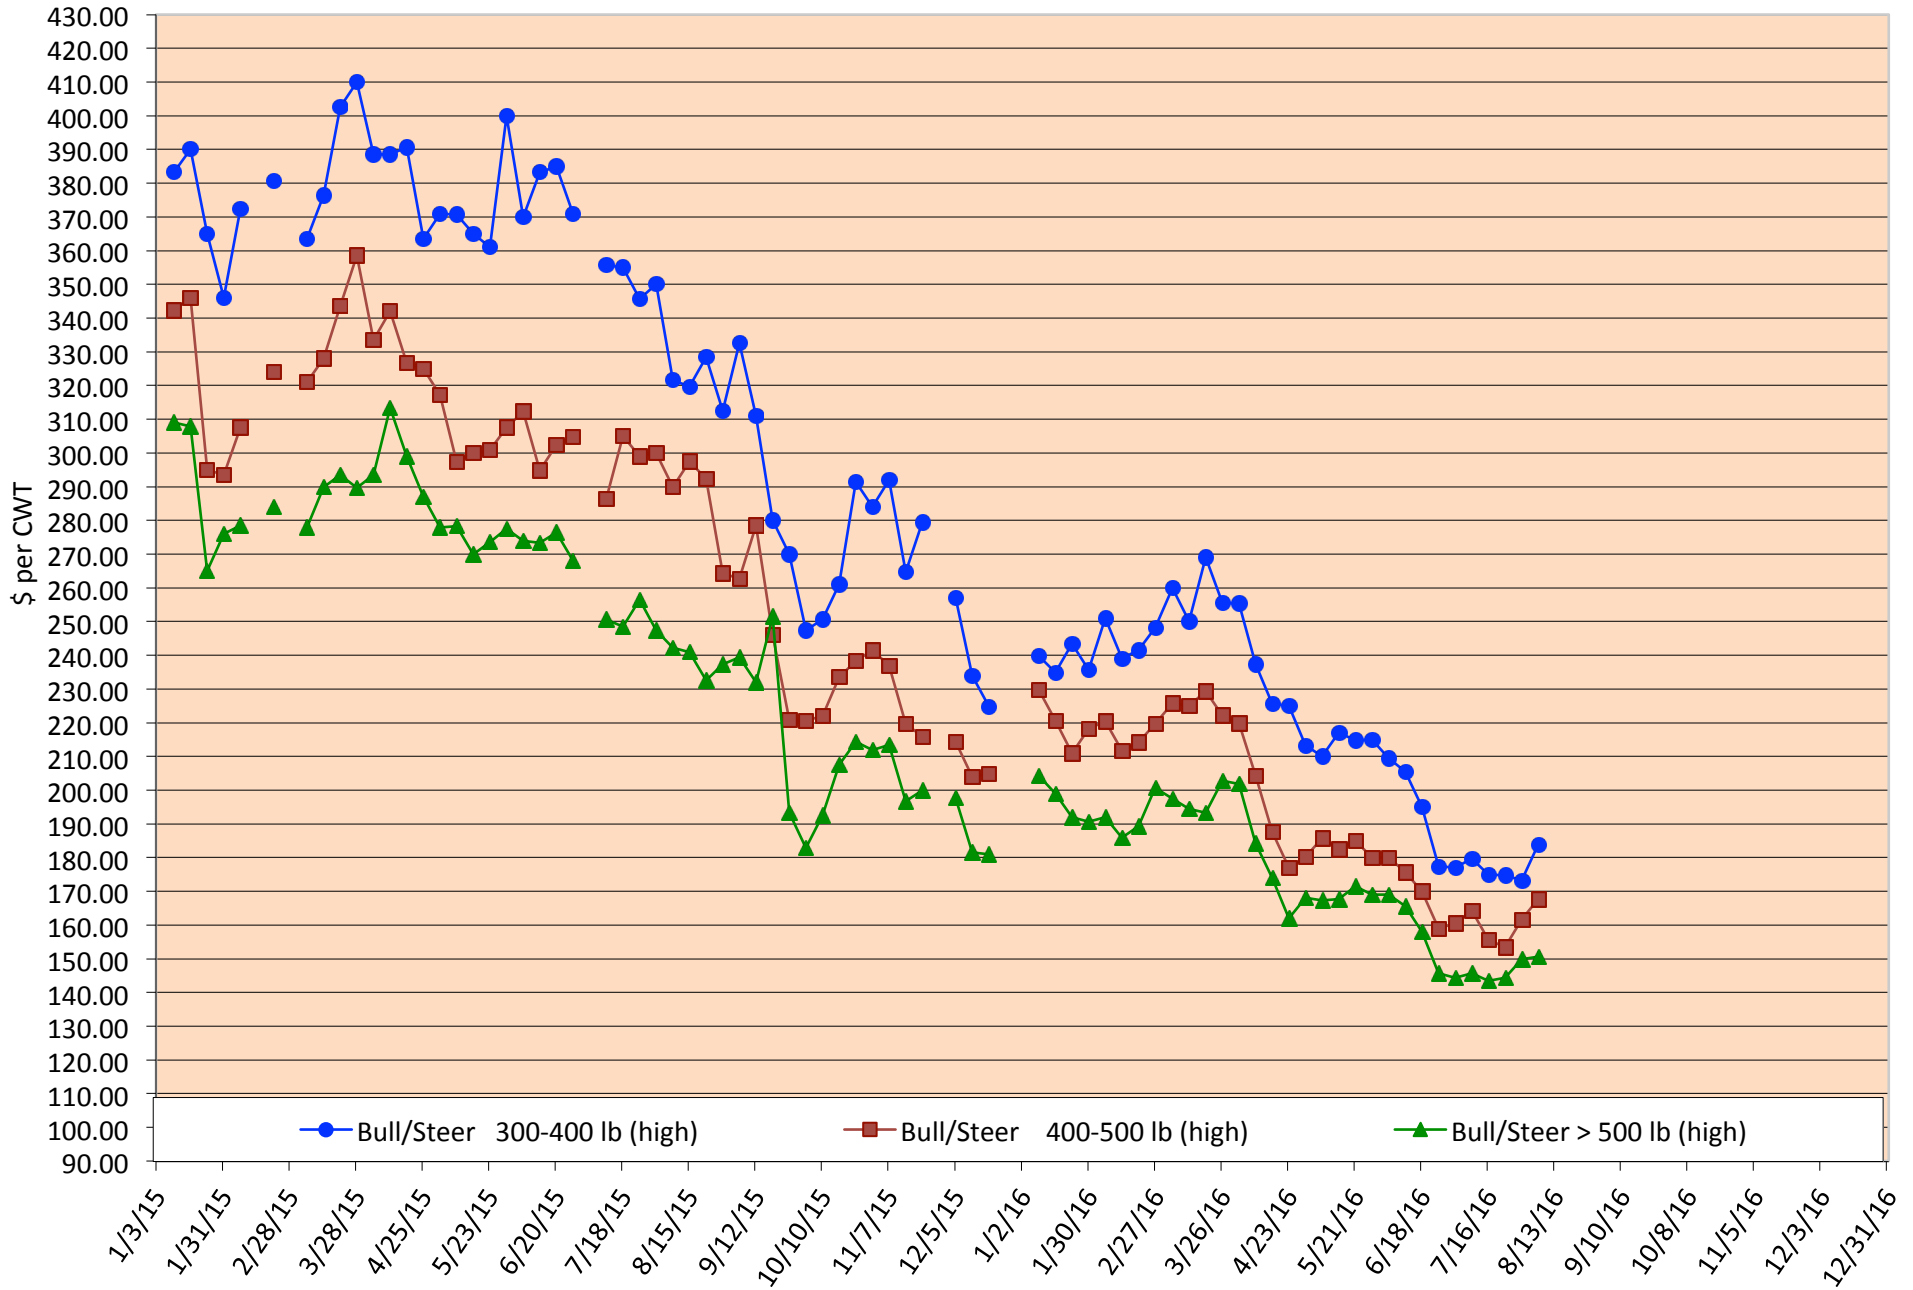

Calf Price Trends

Trend of **Highest** Prices Reported for Various Weight Calves, Average of 3 East Texas Livestock Auctions

For a weekly email copy of this chart please subscribe at <http://beefax.tamu.edu> or contact a Texas A&M AgriLife County Extension Agent

Chart created by Dr. Jason Banta, Extension Beef Cattle Specialist

Packer Cow Price Trends

Trend of High and Low Prices Reported for Packer Cows, Average of 3 East Texas Livestock Auctions

For a weekly email copy of this chart please subscribe at <http://beeffax.tamu.edu> or contact a Texas A&M AgriLife County Extension Agent

Chart created by Dr. Jason Banta, Extension Beef Cattle Specialist

Calf Price Trends

Trend of Highest Prices Reported for Various Weight Calves, Average of 3 Central Texas Livestock Auctions

For a weekly email copy of this chart please subscribe at <http://beefax.tamu.edu> or contact a Texas A&M AgriLife County Extension Agent
Chart created by Dr. Jason Banta, Extension Beef Cattle Specialist

Chart created by Dr. Jason Banta, Extension Beef Cattle Specialist