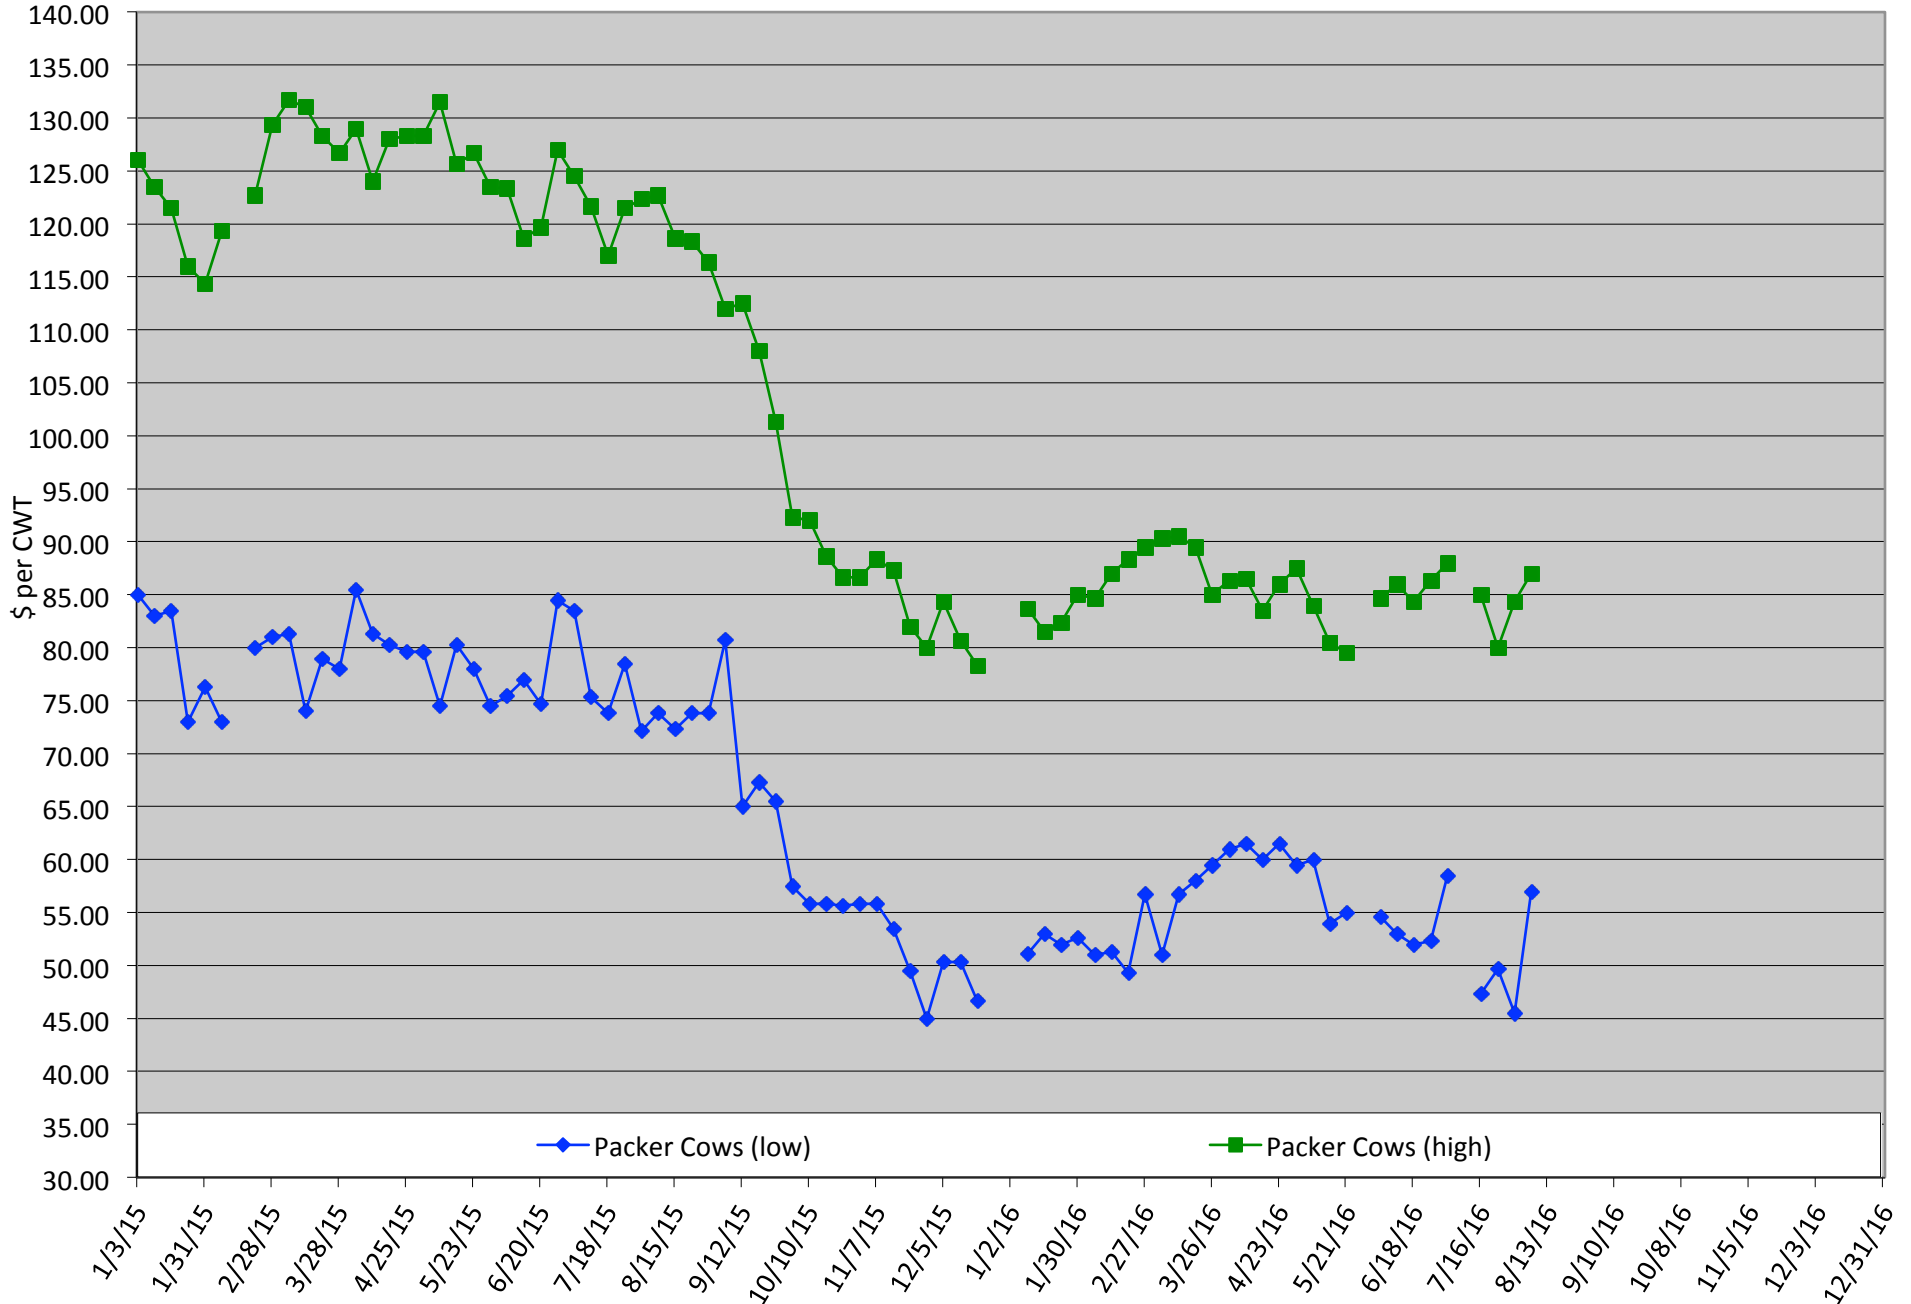

Calf Price Trends

Trend of **Highest** Prices Reported for Various Weight Calves, Average of 3 East Texas Livestock Auctions

For a weekly email copy of this chart please subscribe at <http://beefax.tamu.edu> or contact a Texas A&M AgriLife County Extension Agent

Chart created by Dr. Jason Banta, Extension Beef Cattle Specialist

Packer Cow Price Trends

Trend of High and Low Prices Reported for Packer Cows, Average of 3 East Texas Livestock Auctions

For a weekly email copy of this chart please subscribe at <http://beeffax.tamu.edu> or contact a Texas A&M AgriLife County Extension Agent

Chart created by Dr. Jason Banta, Extension Beef Cattle Specialist

Calf Price Trends

Trend of Highest Prices Reported for Various Weight Calves, Average of 3 Central Texas Livestock Auctions

For a weekly email copy of this chart please subscribe at <http://beefax.tamu.edu> or contact a Texas A&M AgriLife County Extension Agent
Chart created by Dr. Jason Banta, Extension Beef Cattle Specialist