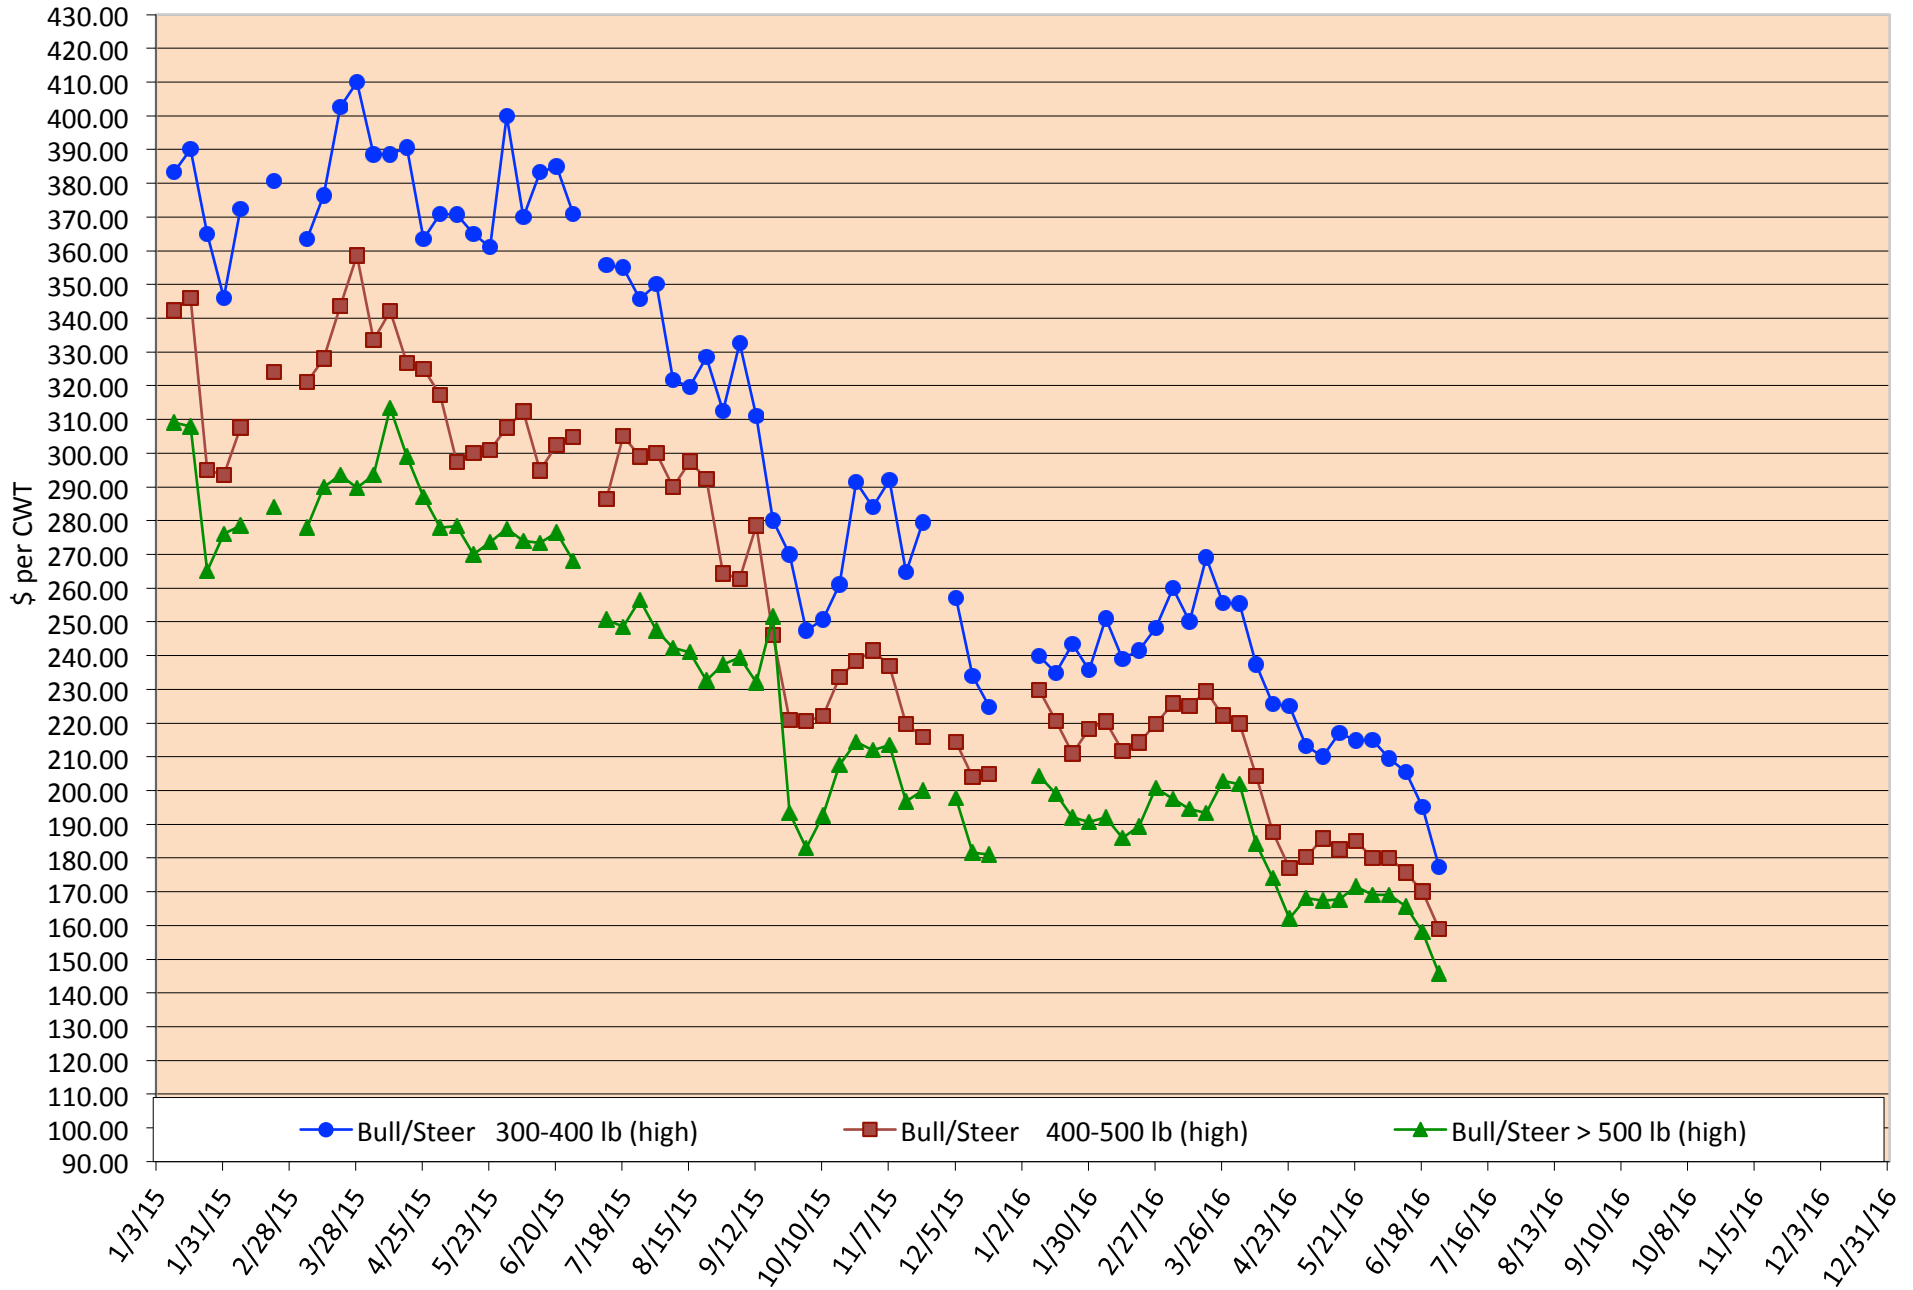

Calf Price Trends

Trend of Highest Prices Reported for Various Weight Calves, Average of 3 Central Texas Livestock Auctions

For a weekly email copy of this chart please subscribe at <http://beeffax.tamu.edu> or contact a Texas A&M AgriLife County Extension Agent

Chart created by Dr. Jason Banta, Extension Beef Cattle Specialist