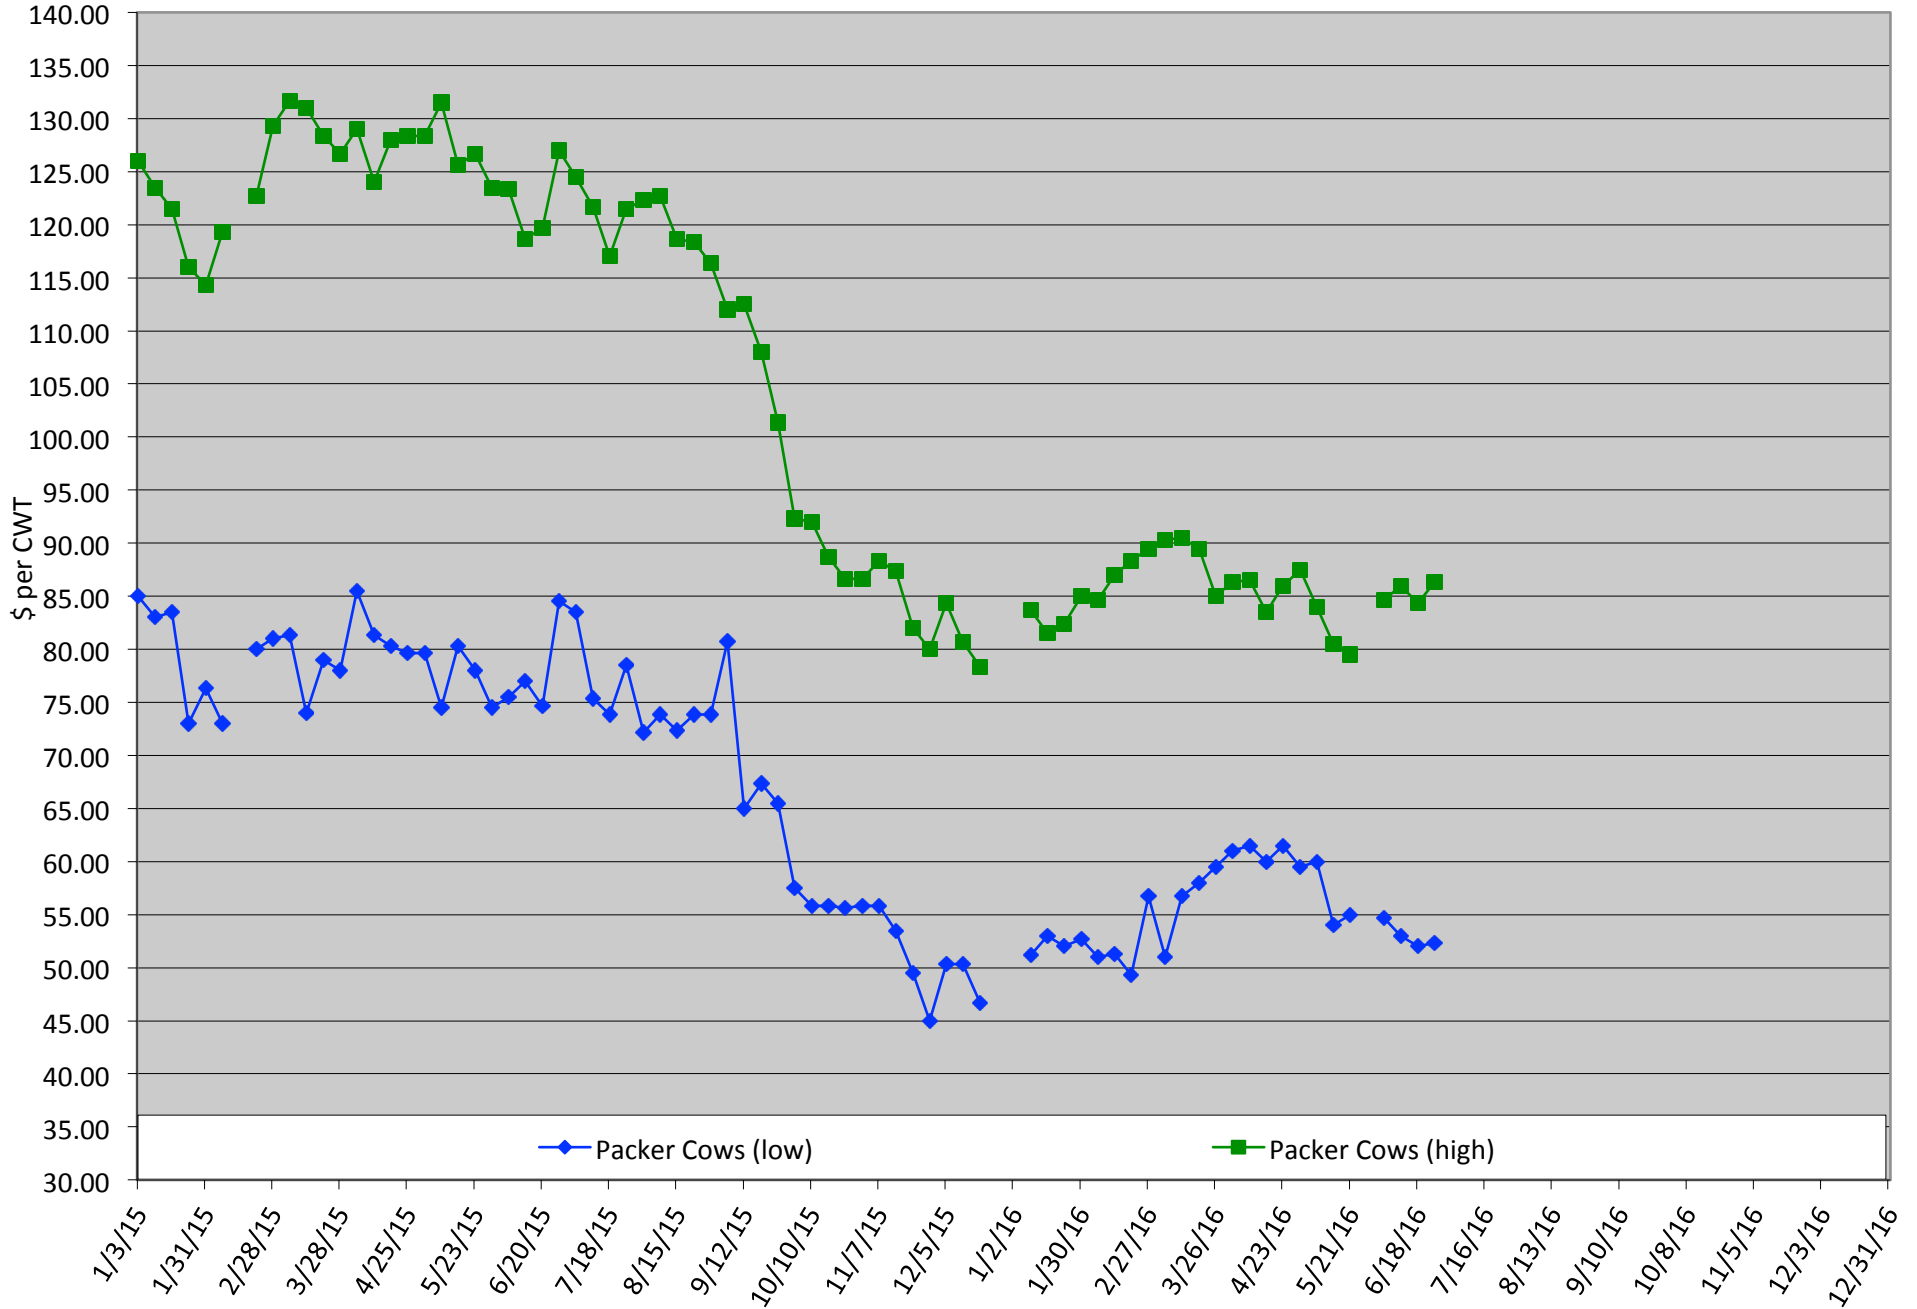

Chart created by Dr. Jason Banta, Extension Beef Cattle Specialist

Packer Cow PriceTrends

Trend of High and Low Prices Reported for Packer Cows, Average of 3 East Texas Livestock Auctions

For a weekly email copy of this chart please subscribe at <http://beeffax.tamu.edu> or contact a Texas A&M AgriLife County Extension Agent

Chart created by Dr. Jason Banta, Extension Beef Cattle Specialist

Calf Price Trends

Trend of Highest Prices Reported for Various Weight Calves, Average of 3 Central Texas Livestock Auctions

For a weekly email copy of this chart please subscribe at <http://beeffax.tamu.edu> or contact a Texas A&M AgriLife County Extension Agent