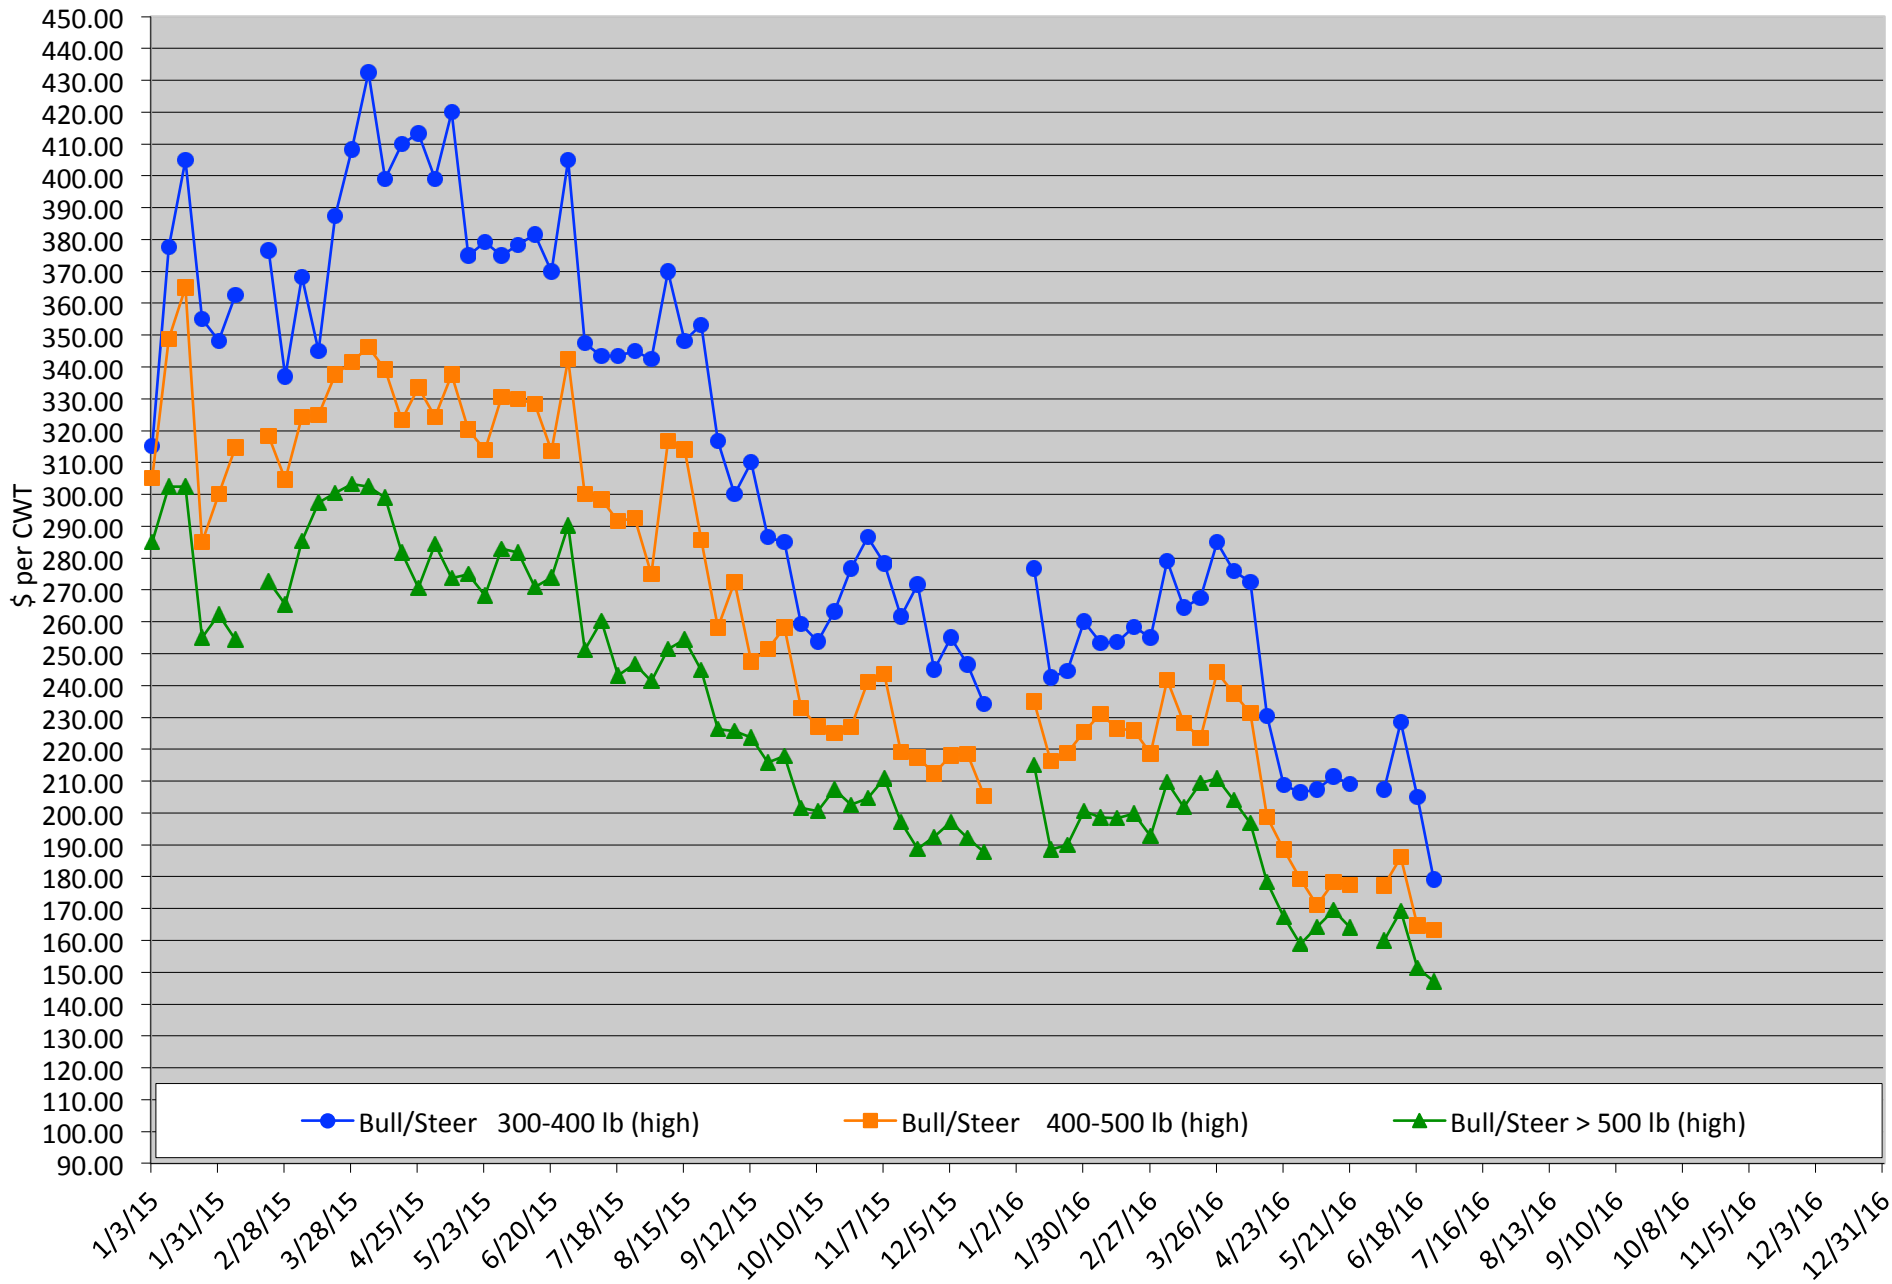

Calf Price Trends

Trend of Highest Prices Reported for Various Weight Calves, Average of 3 East Texas Livestock Auctions

For a weekly email copy of this chart please subscribe at <http://beeffax.tamu.edu> or contact a Texas A&M AgriLife County Extension Agent

Chart created by Dr. Jason Banta, Extension Beef Cattle Specialist

Packer Cow PriceTrends

Trend of High and Low Prices Reported for Packer Cows, Average of 3 East Texas Livestock Auctions

For a weekly email copy of this chart please subscribe at <http://beeffax.tamu.edu> or contact a Texas A&M AgriLife County Extension Agent

Chart created by Dr. Jason Banta, Extension Beef Cattle Specialist

Calf Price Trends

Trend of Highest Prices Reported for Various Weight Calves, Average of 3 Central Texas Livestock Auctions

For a weekly email copy of this chart please subscribe at <http://beeffax.tamu.edu> or contact a Texas A&M AgriLife County Extension Agent