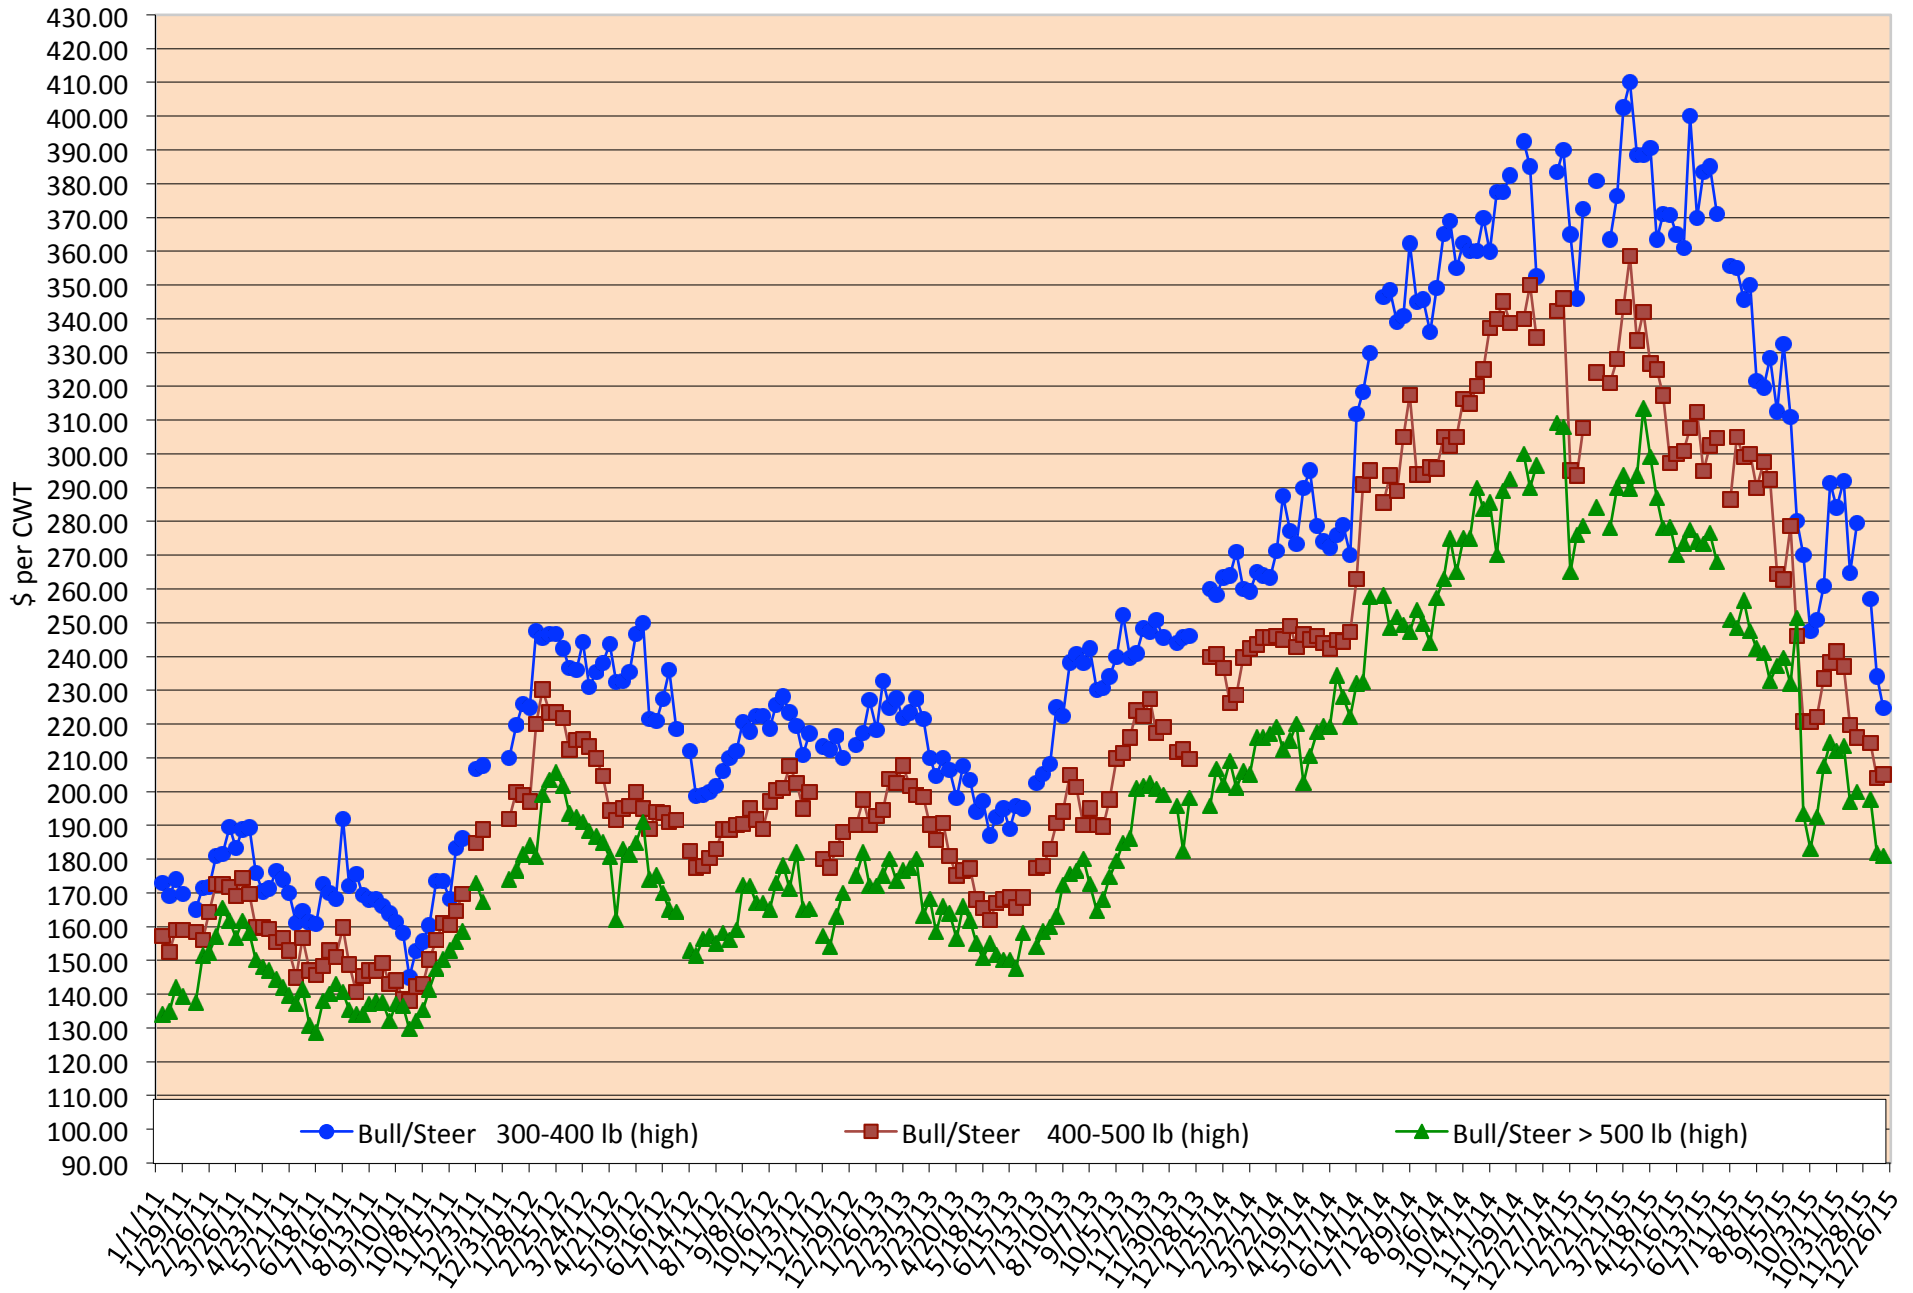

Calf Price Trends

Trend of Highest Prices Reported for Various Weight Calves, Average of 3 East Texas Livestock Auctions

For a weekly email copy of this chart please subscribe at <http://beeffax.tamu.edu> or contact a Texas A&M AgriLife County Extension Agent

Chart created by Dr. Jason Banta, Extension Beef Cattle Specialist

Packer Cow Price Trends

Trend of High and Low Prices Reported for Packer Cows, Average of 3 East Texas Livestock Auctions

For a weekly email copy of this chart please subscribe at <http://beeffax.tamu.edu> or contact a Texas A&M AgriLife County Extension Agent

Chart created by Dr. Jason Banta, Extension Beef Cattle Specialist

Calf Price Trends

Trend of **Highest Prices Reported for Various Weight Calves, Average of 3 Central Texas Livestock Auctions**

For a weekly email copy of this chart please subscribe at <http://beefax.tamu.edu> or contact a Texas A&M AgriLife County Extension Agent
Chart created by Dr. Jason Banta, Extension Beef Cattle Specialist

Chart created by Dr. Jason Banta, Extension Beef Cattle Specialist