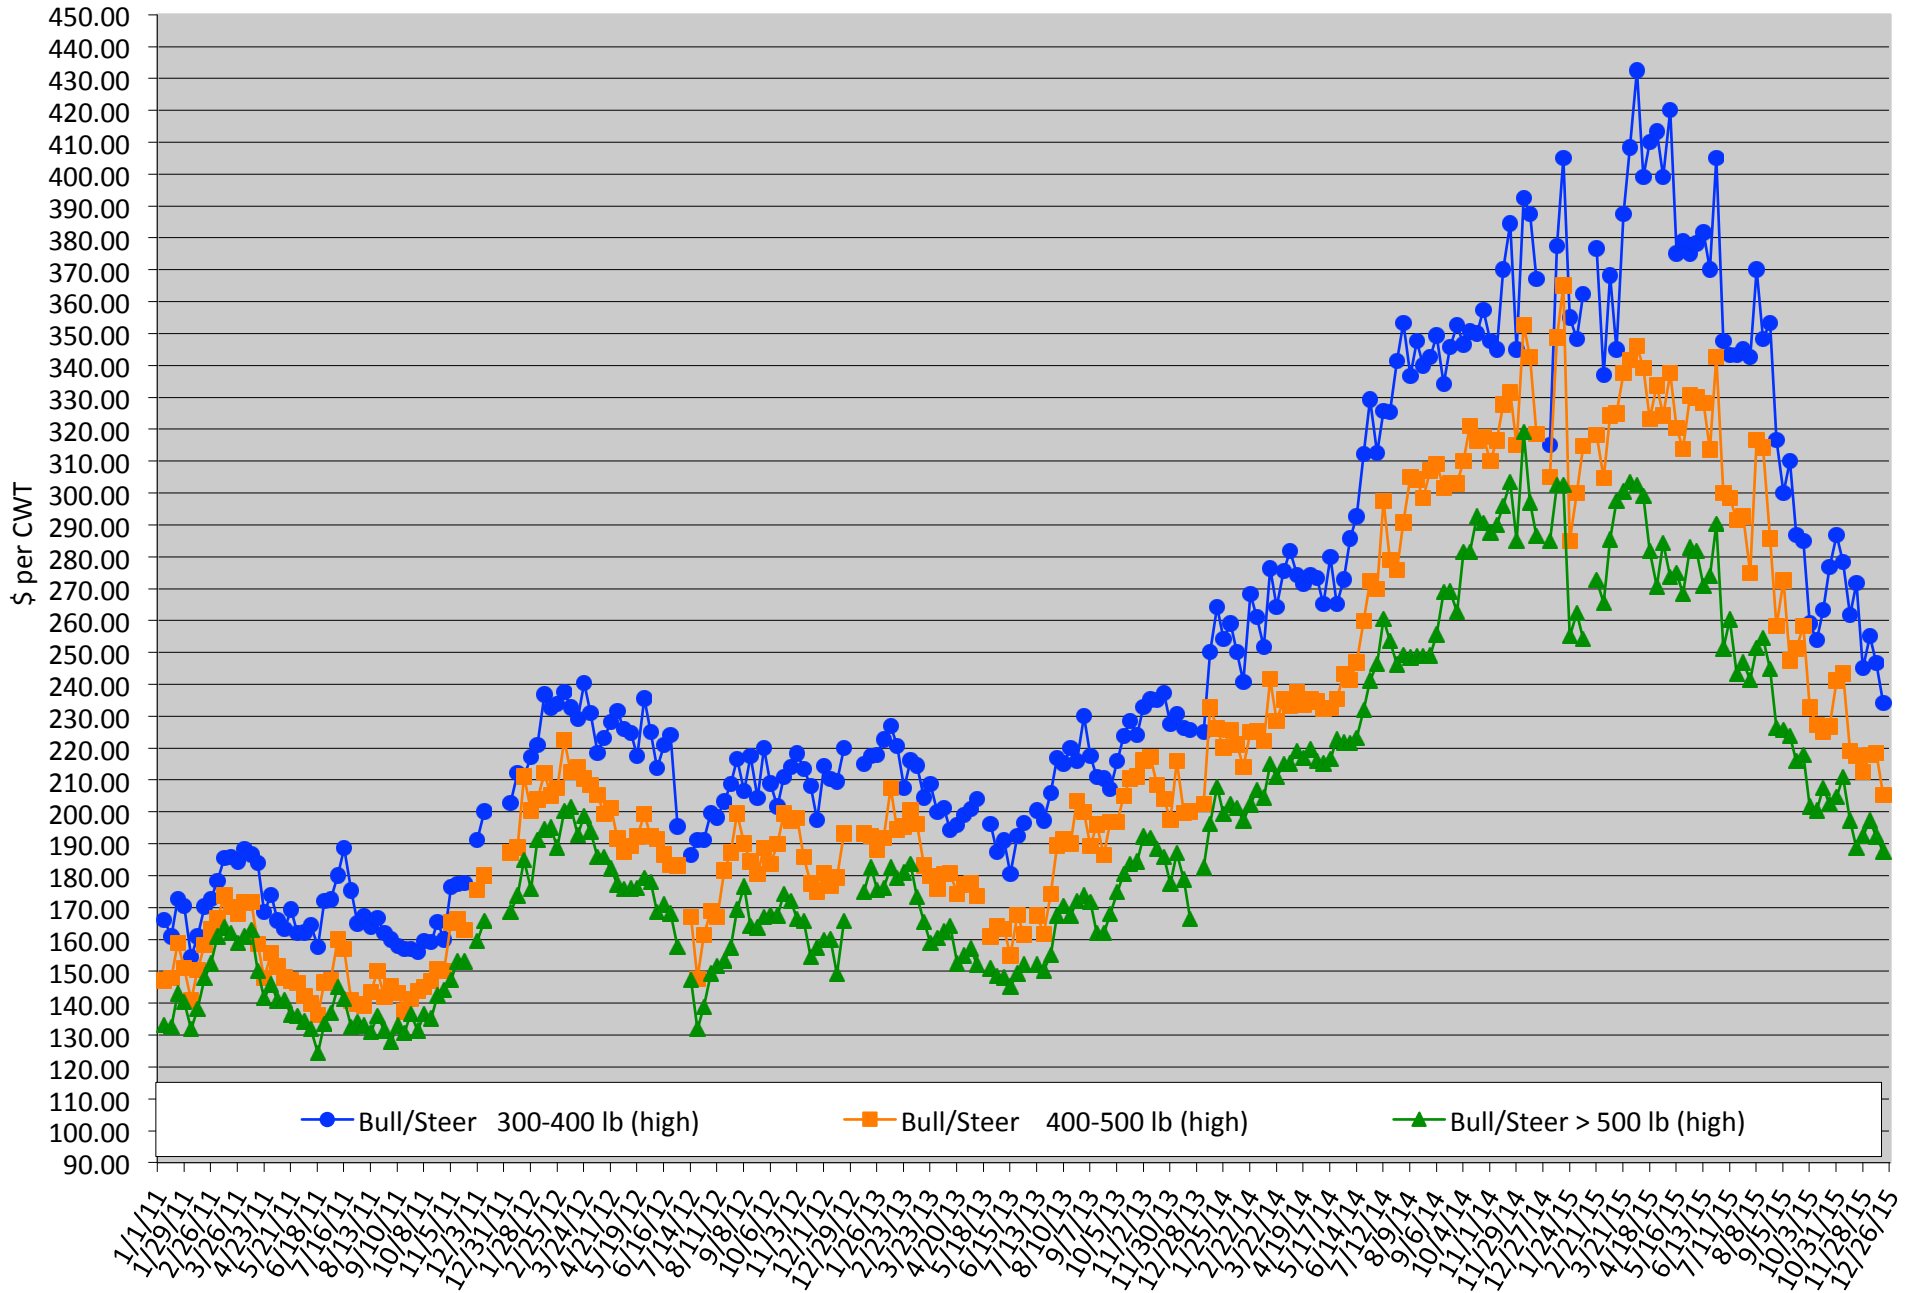

Calf Price Trends

Trend of Highest Prices Reported for Various Weight Calves, Average of 3 East Texas Livestock Auctions

For a weekly email copy of this chart please subscribe at <http://beeffax.tamu.edu> or contact a Texas A&M AgriLife County Extension Agent

Chart created by Dr. Jason Banta, Extension Beef Cattle Specialist

Packer Cow Price Trends

Trend of High and Low Prices Reported for Packer Cows, Average of 3 East Texas Livestock Auctions

For a weekly email copy of this chart please subscribe at <http://beeffax.tamu.edu> or contact a Texas A&M AgriLife County Extension Agent

Chart created by Dr. Jason Banta, Extension Beef Cattle Specialist

Calf Price Trends

Trend of **Highest Prices Reported for Various Weight Calves, Average of 3 Central Texas Livestock Auctions**

For a weekly email copy of this chart please subscribe at <http://beefax.tamu.edu> or contact a Texas A&M AgriLife County Extension Agent
Chart created by Dr. Jason Banta, Extension Beef Cattle Specialist