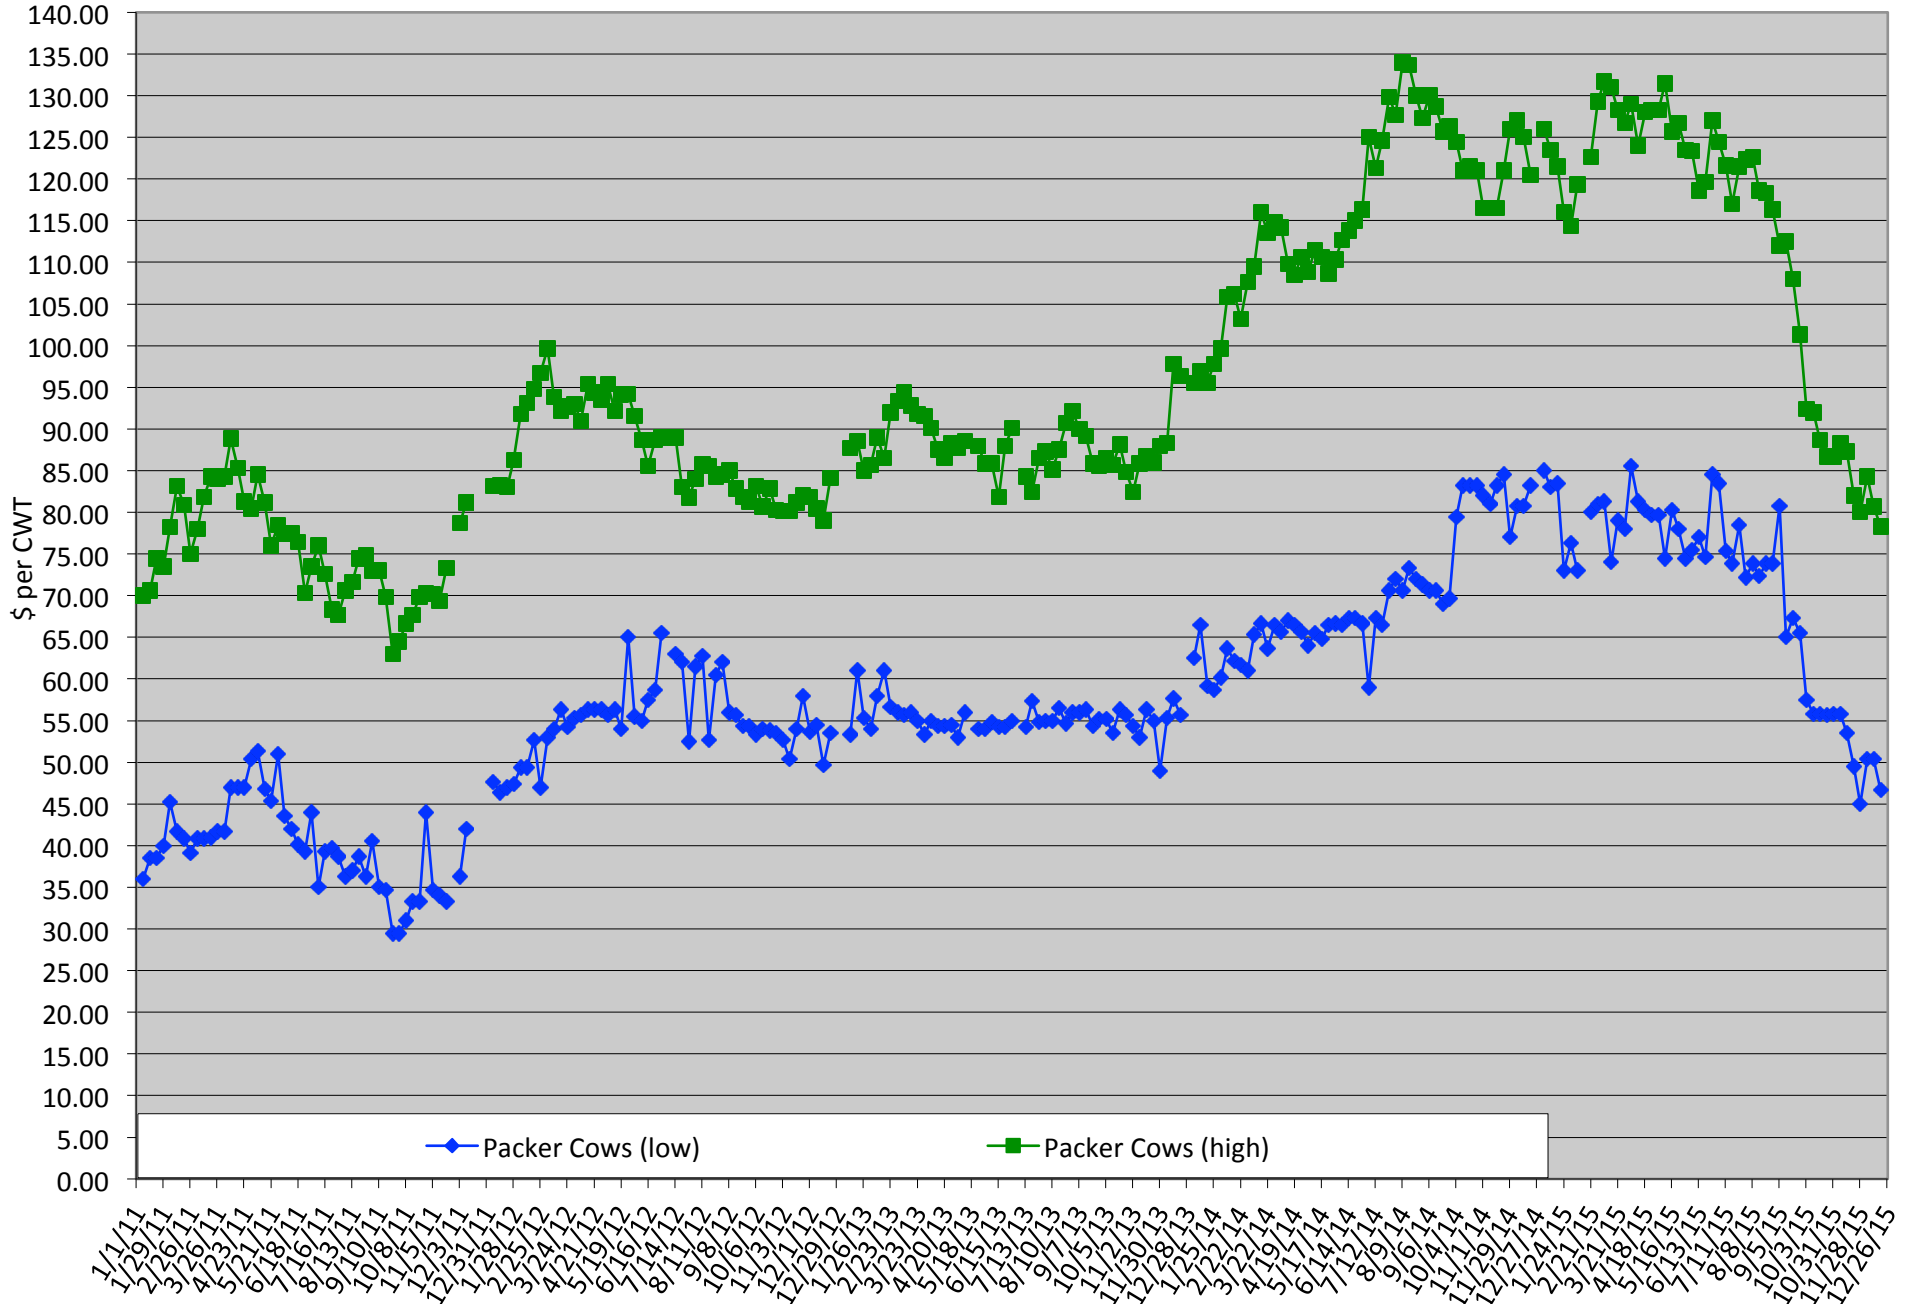

Calf Price Trends

Trend of Highest Prices Reported for Various Weight Calves, Average of 3 East Texas Livestock Auctions

For a weekly email copy of this chart please subscribe at <http://beeffax.tamu.edu> or contact a Texas A&M AgriLife County Extension Agent

Chart created by Dr. Jason Banta, Extension Beef Cattle Specialist

Packer Cow Price Trends

Trend of High and Low Prices Reported for Packer Cows, Average of 3 East Texas Livestock Auctions

For a weekly email copy of this chart please subscribe at <http://beeffax.tamu.edu> or contact a Texas A&M AgriLife County Extension Agent

Chart created by Dr. Jason Banta, Extension Beef Cattle Specialist

Calf Price Trends

Trend of **Highest Prices Reported for Various Weight Calves, Average of 3 Central Texas Livestock Auctions**

For a weekly email copy of this chart please subscribe at <http://beefax.tamu.edu> or contact a Texas A&M AgriLife County Extension Agent
Chart created by Dr. Jason Banta, Extension Beef Cattle Specialist