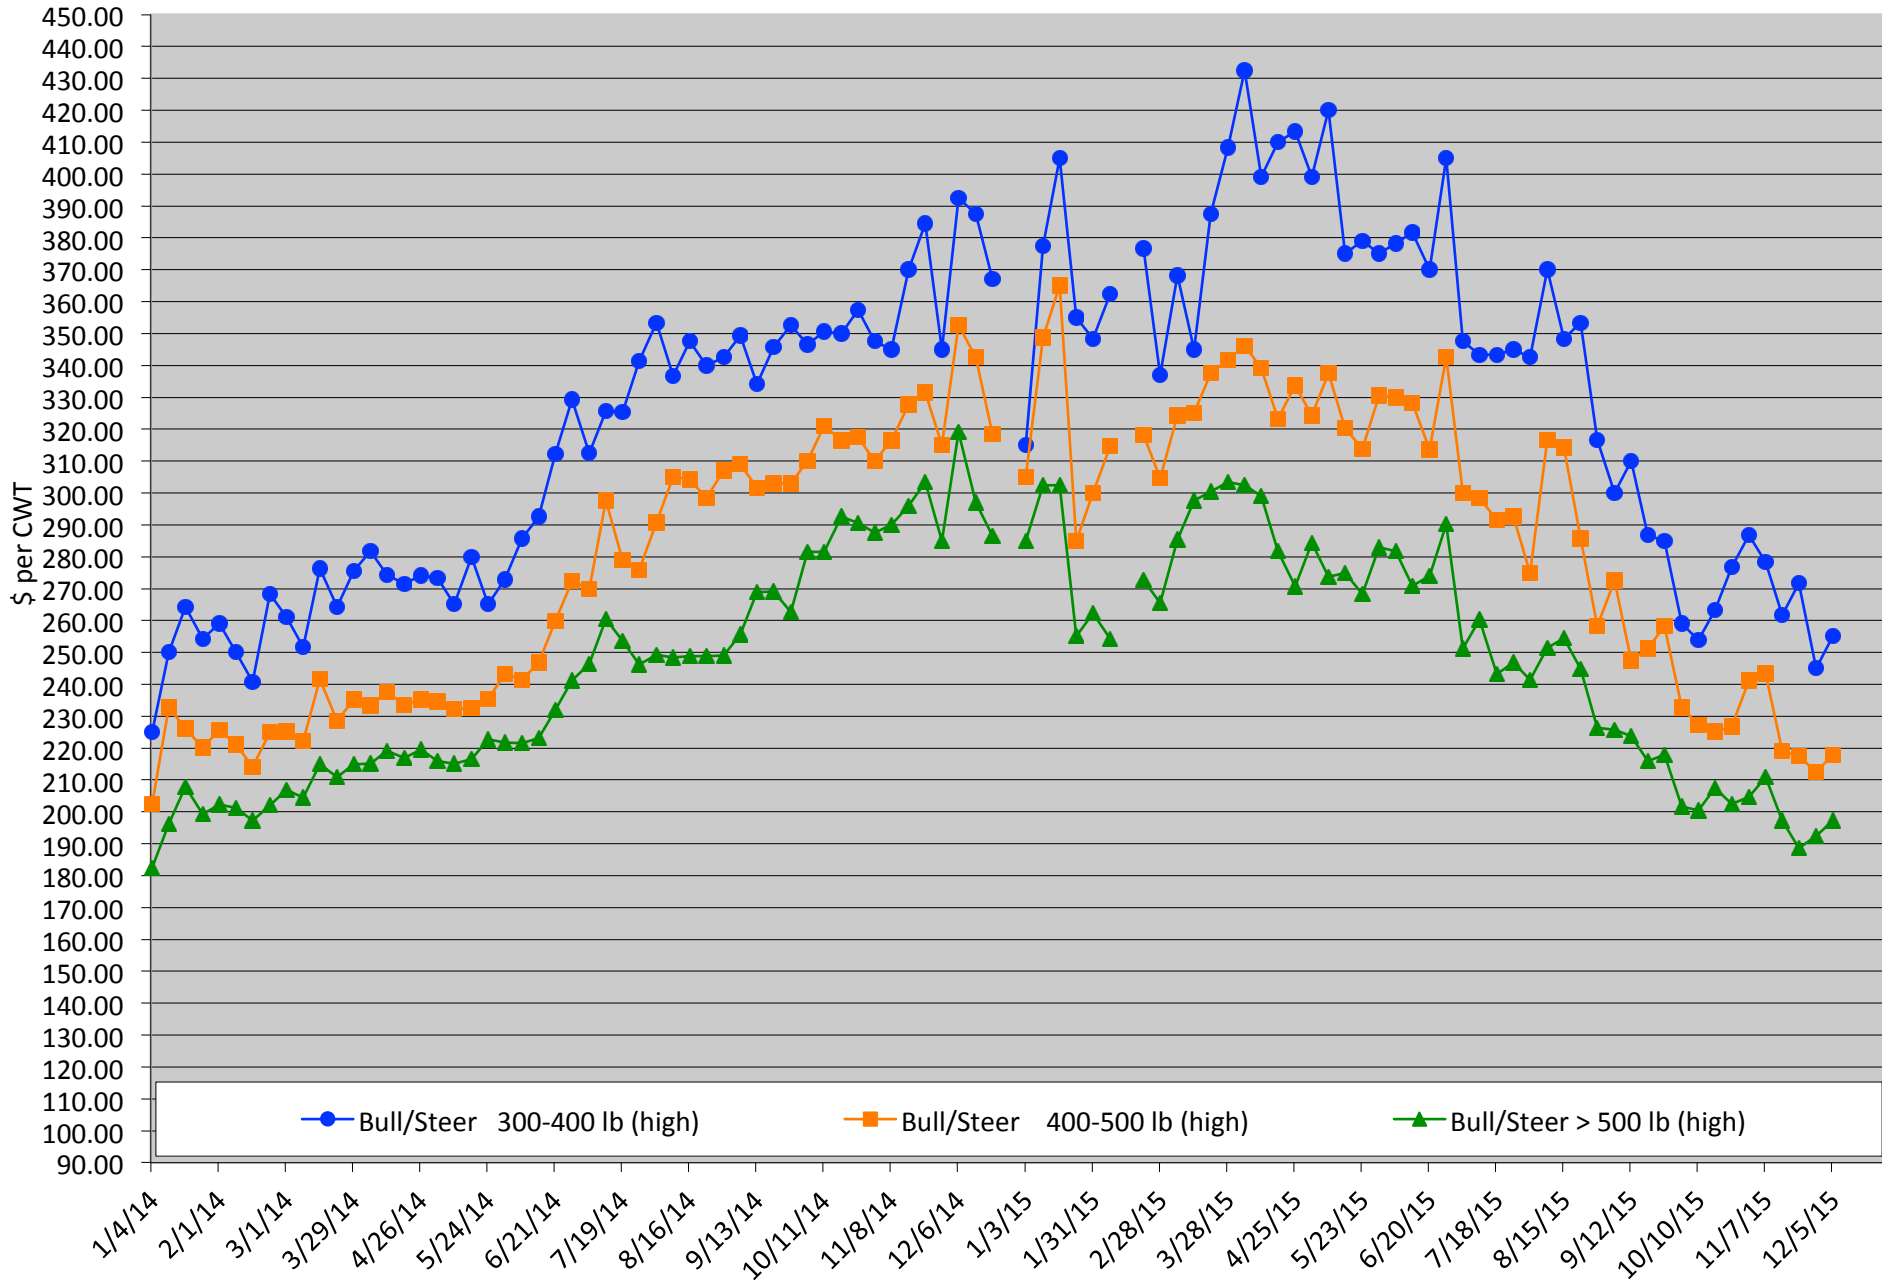

Calf Price Trends

Trend of Highest Prices Reported for Various Weight Calves, Average of 3 East Texas Livestock Auctions

For a weekly email copy of this chart please subscribe at <http://beeffax.tamu.edu> or contact a Texas A&M AgriLife County Extension Agent

Chart created by Dr. Jason Banta, Extension Beef Cattle Specialist

Packer Cow Price Trends

Trend of High and Low Prices Reported for Packer Cows, Average of 3 East Texas Livestock Auctions

For a weekly email copy of this chart please subscribe at <http://beeffax.tamu.edu> or contact a Texas A&M AgriLife County Extension Agent

Chart created by Dr. Jason Banta, Extension Beef Cattle Specialist

Calf Price Trends

Trend of Highest Prices Reported for Various Weight Calves, Average of 3 Central Texas Livestock Auctions

For a weekly email copy of this chart please subscribe at <http://beeffax.tamu.edu> or contact a Texas A&M AgriLife County Extension Agent