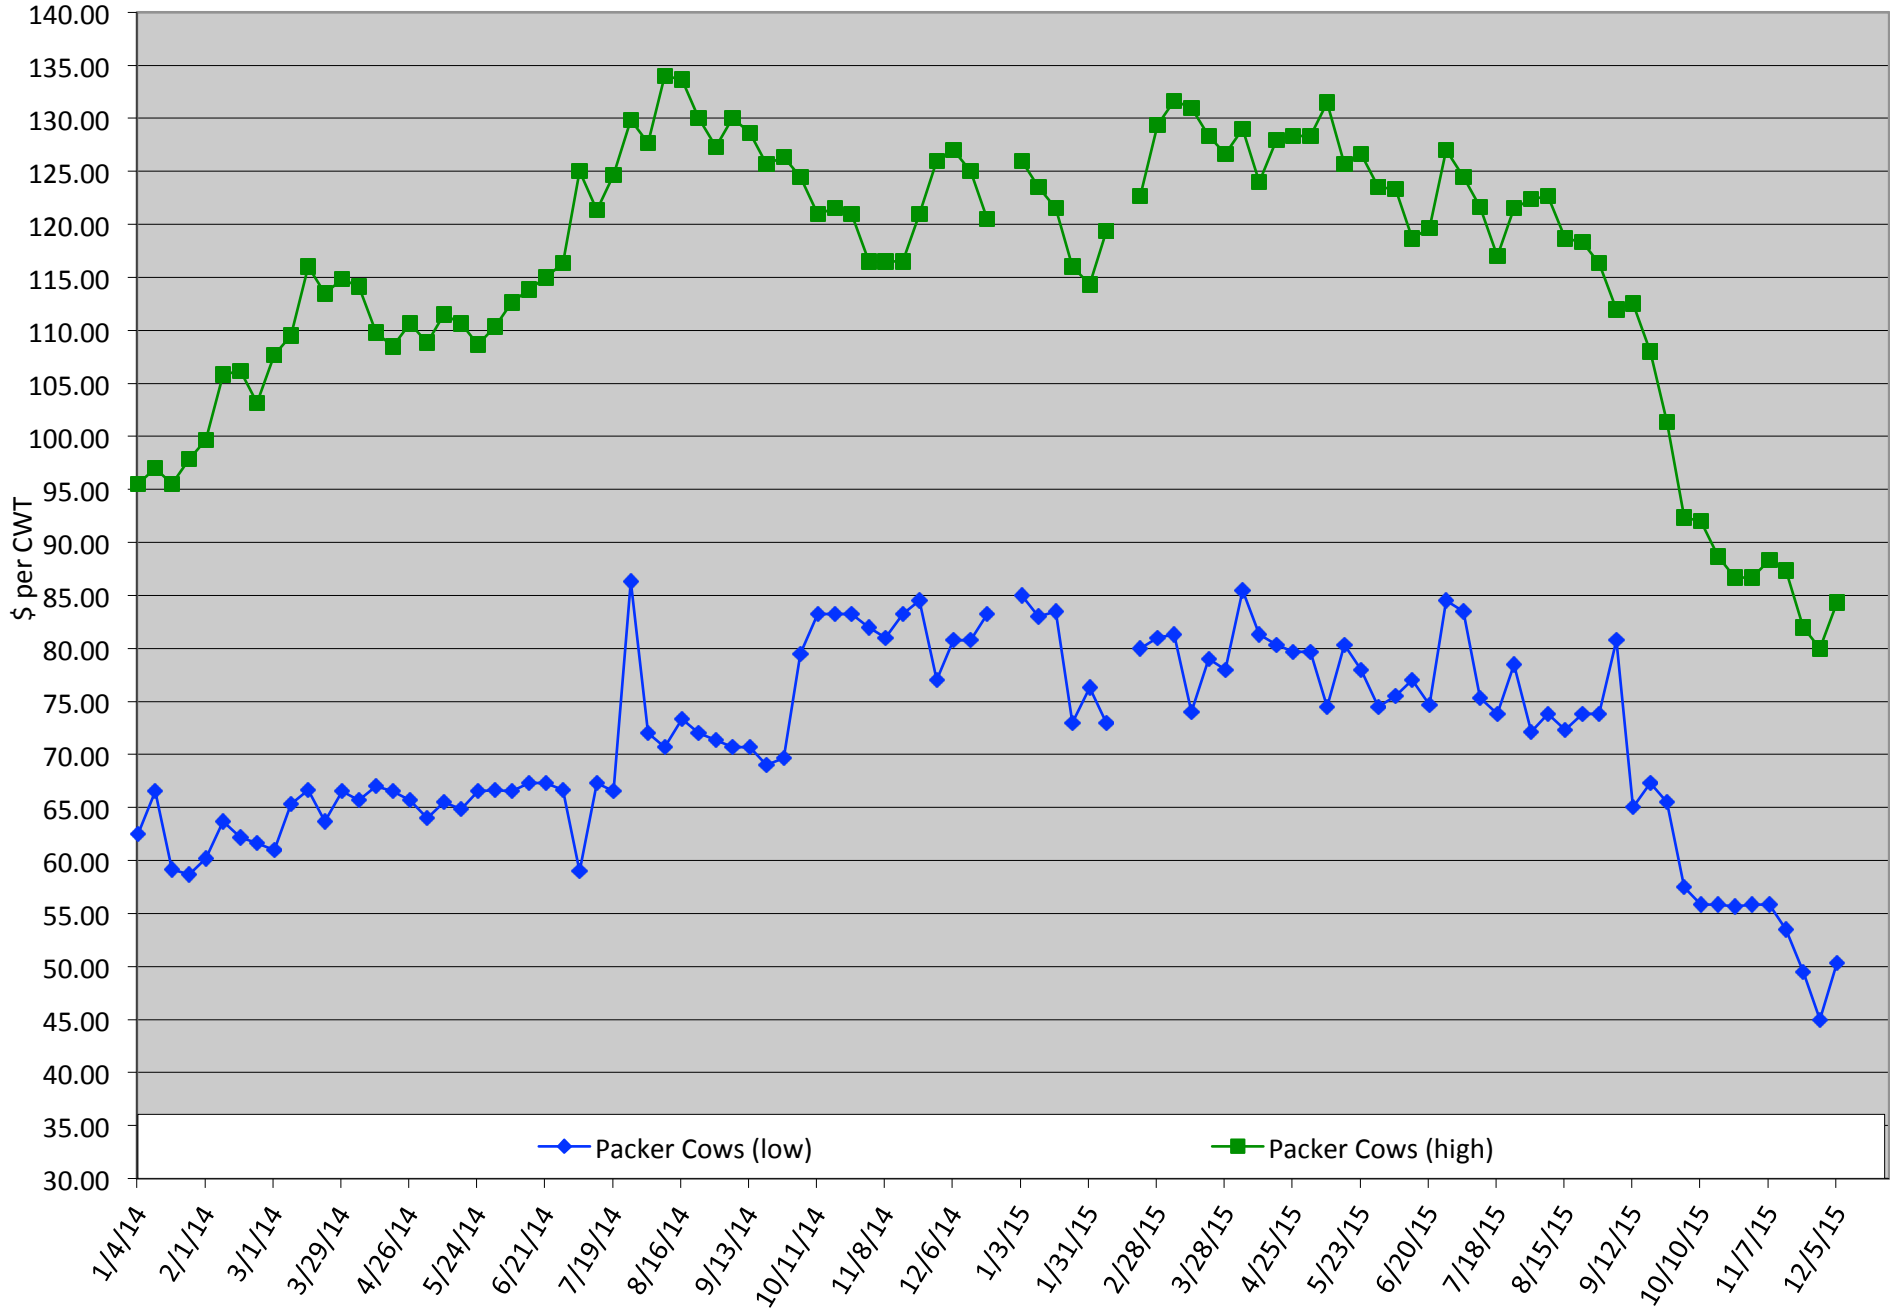

Chart created by Dr. Jason Banta, Extension Beef Cattle Specialist

Packer Cow Price Trends

Trend of High and Low Prices Reported for Packer Cows, Average of 3 East Texas Livestock Auctions

For a weekly email copy of this chart please subscribe at <http://beeffax.tamu.edu> or contact a Texas A&M AgriLife County Extension Agent

Chart created by Dr. Jason Banta, Extension Beef Cattle Specialist

Calf Price Trends

Trend of Highest Prices Reported for Various Weight Calves, Average of 3 Central Texas Livestock Auctions

For a weekly email copy of this chart please subscribe at <http://beeffax.tamu.edu> or contact a Texas A&M AgriLife County Extension Agent