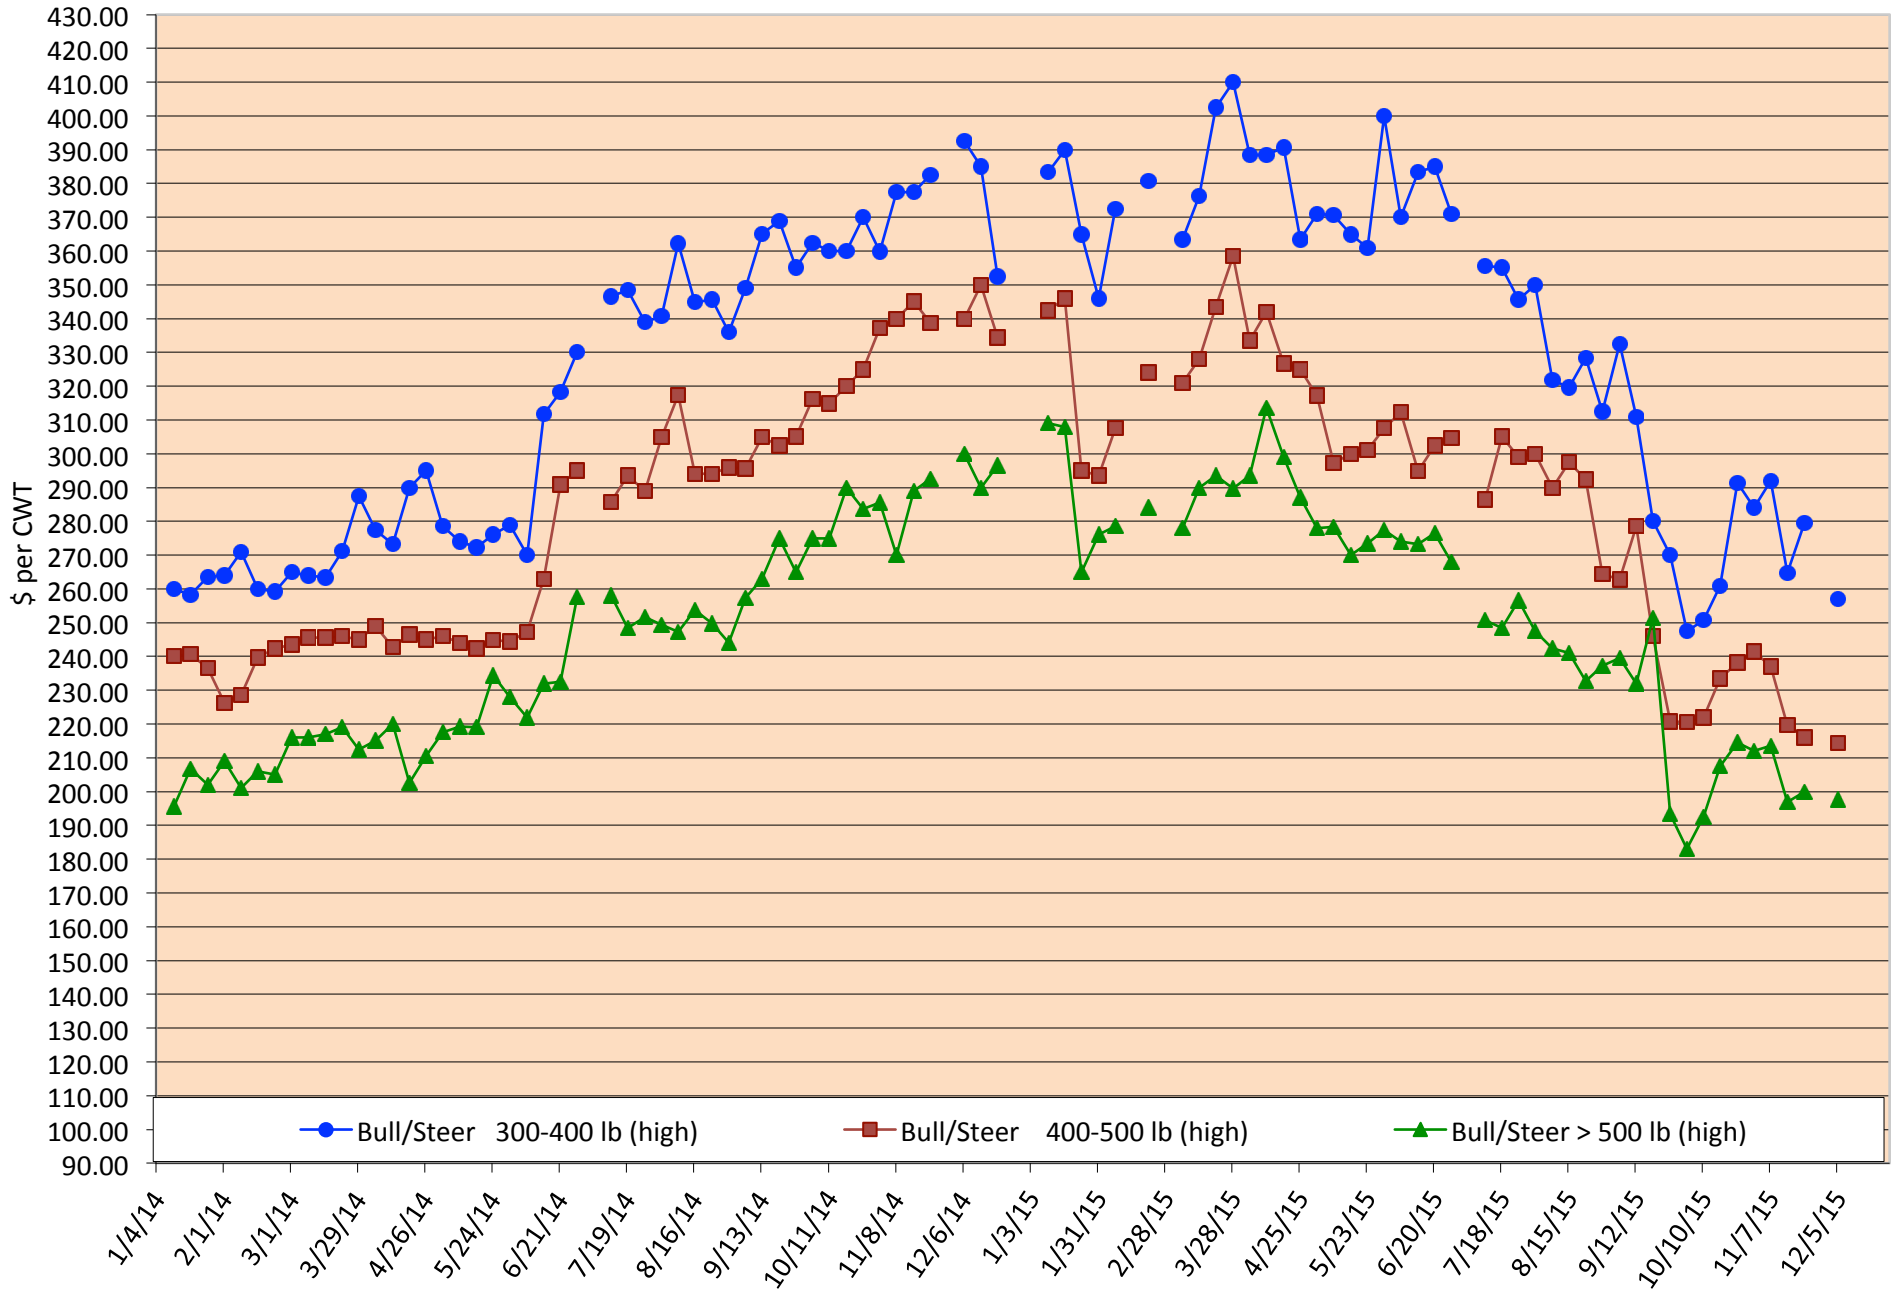

Calf Price Trends

Trend of Highest Prices Reported for Various Weight Calves, Average of 3 Central Texas Livestock Auctions

For a weekly email copy of this chart please subscribe at <http://beeffax.tamu.edu> or contact a Texas A&M AgriLife County Extension Agent

Chart created by Dr. Jason Banta, Extension Beef Cattle Specialist