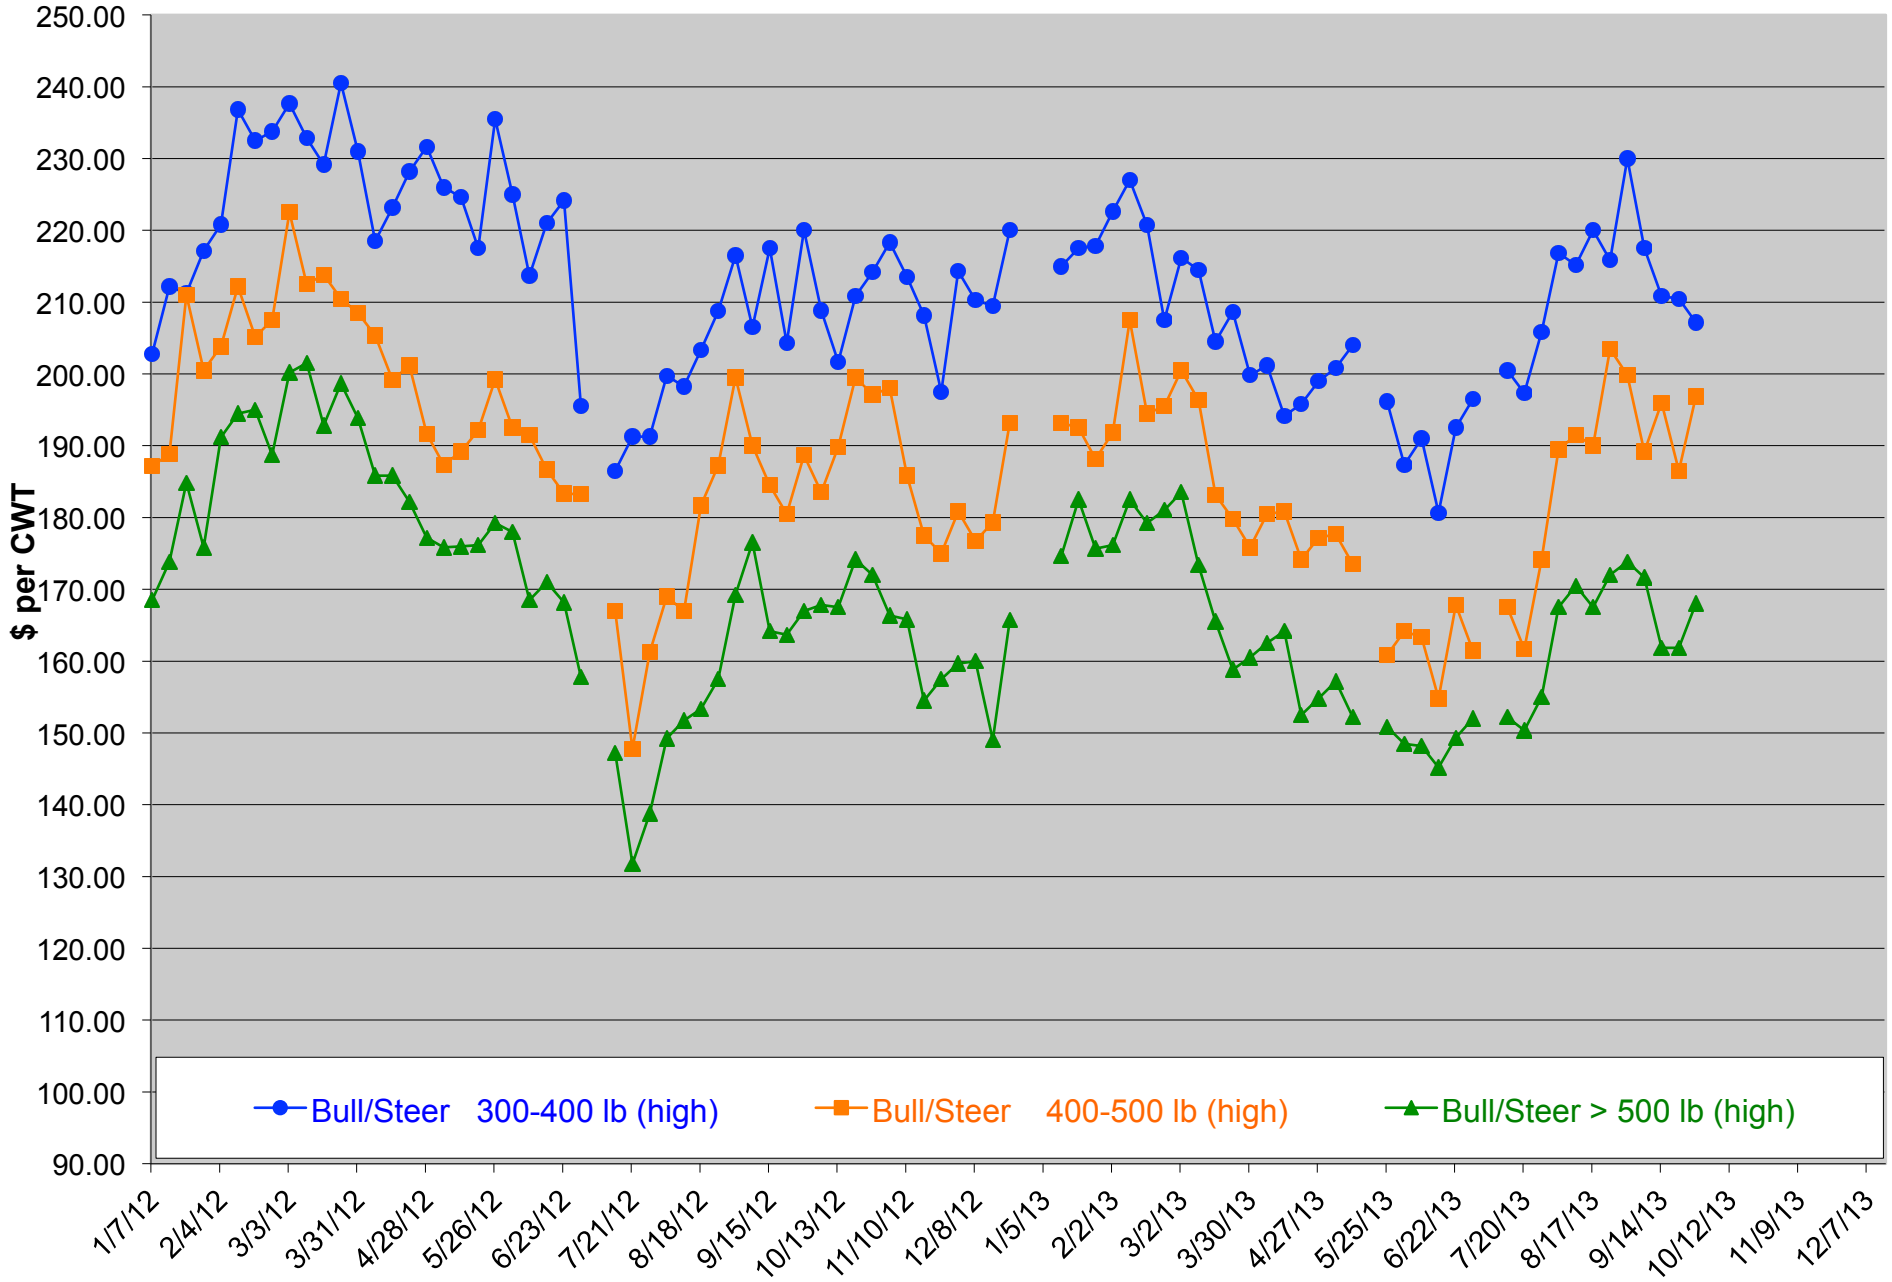

Calf Price Trends

Trend of Highest Prices Reported for Various Weight Calves, Average of 3 East Texas Livestock Auctions

For a weekly email copy of this chart, please contact your Local Texas AgriLife County Extension Agent

For information on beef cattle production, please visit the Texas A&M Extension Beef Cattle Website: <http://beef.tamu.edu>