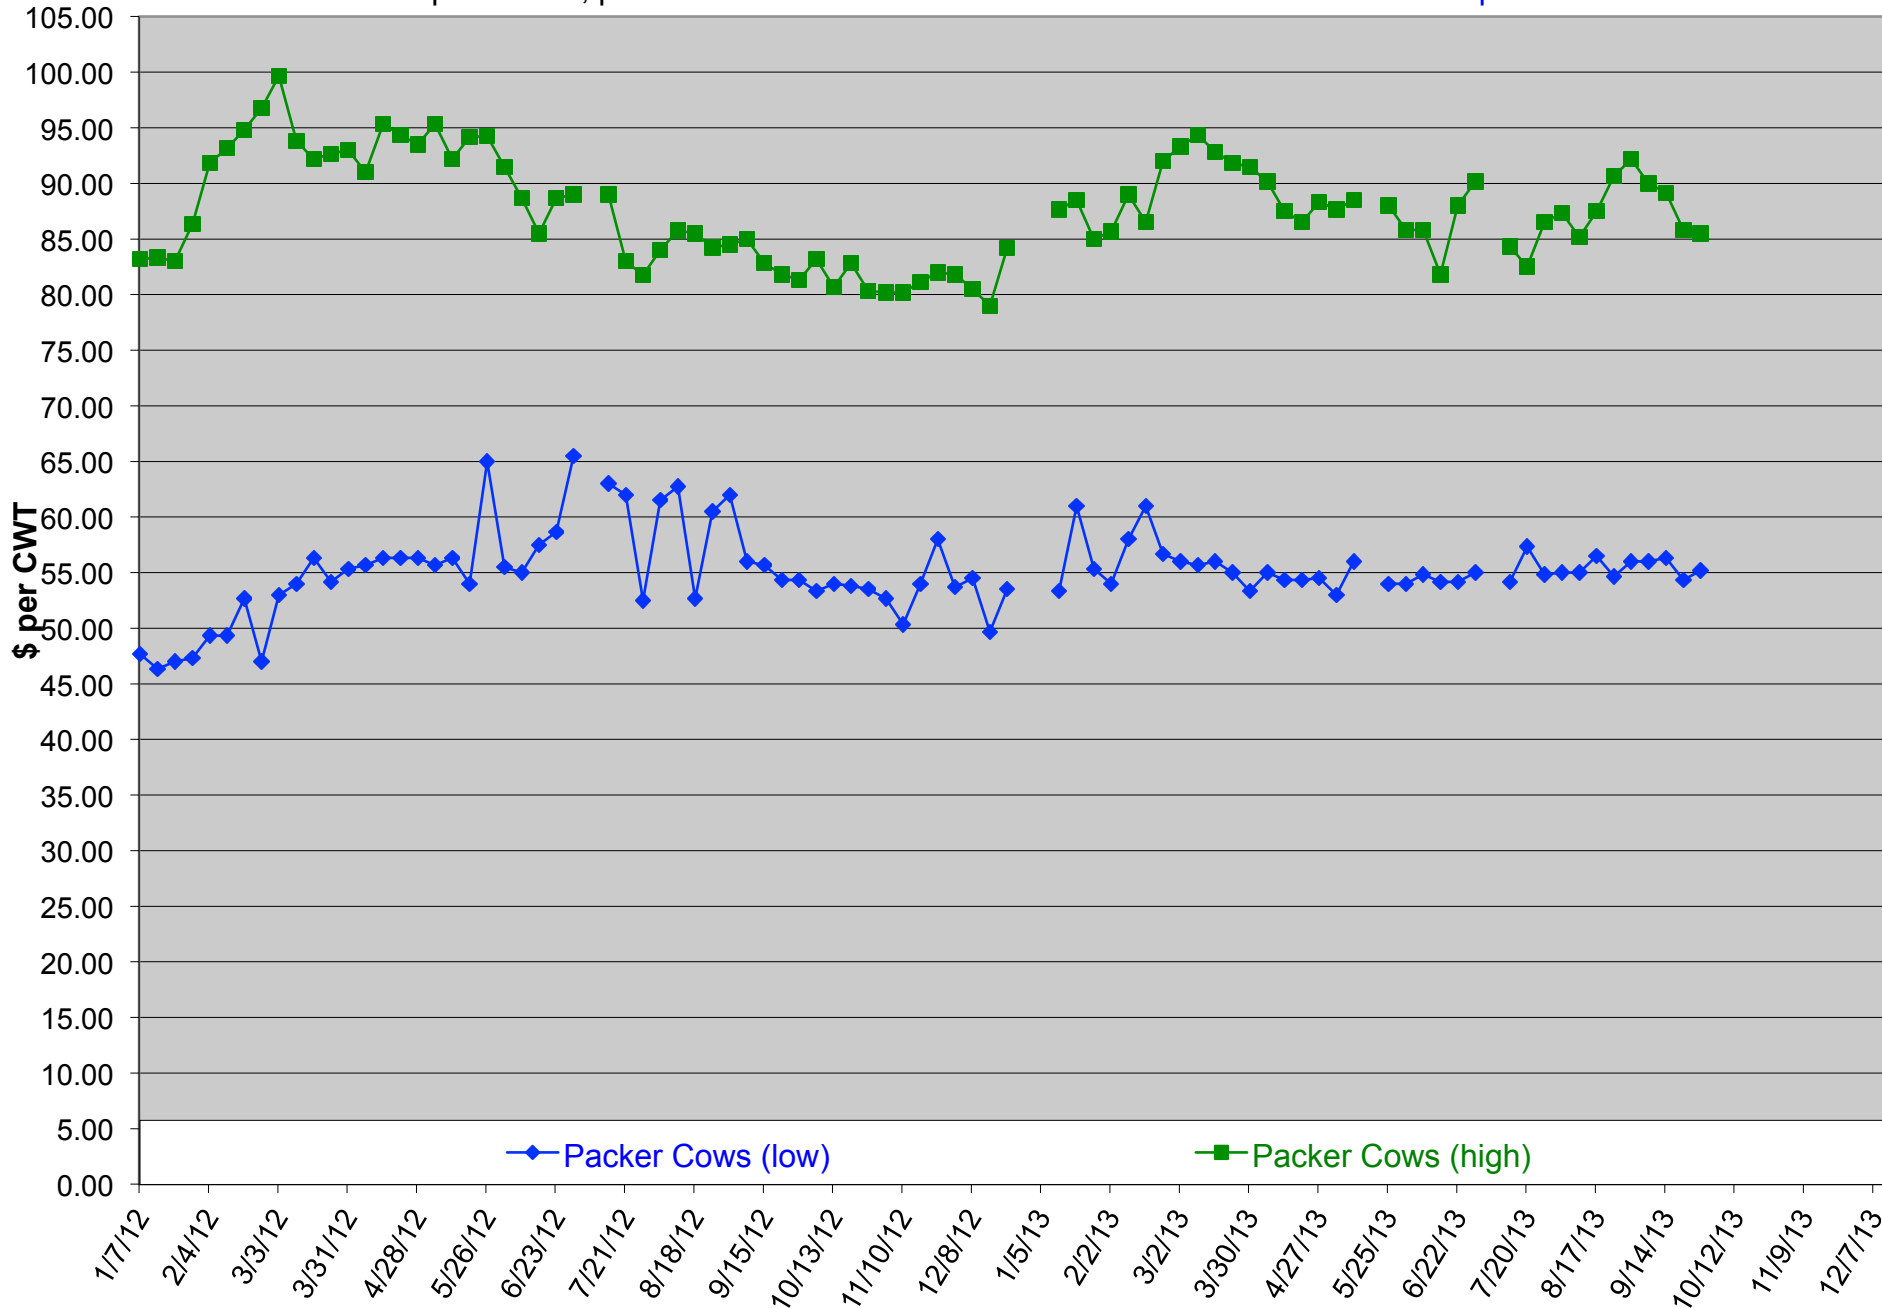

Packer Cow Price Trends

Trend of High and Low Prices Reported for Packer Cows, Average of 3 East Texas Livestock Auctions

For a weekly email copy of this chart, please contact your Local Texas AgriLife County Extension Agent

For information on beef cattle production, please visit the Texas A&M Extension Beef Cattle Website: <http://beef.tamu.edu>