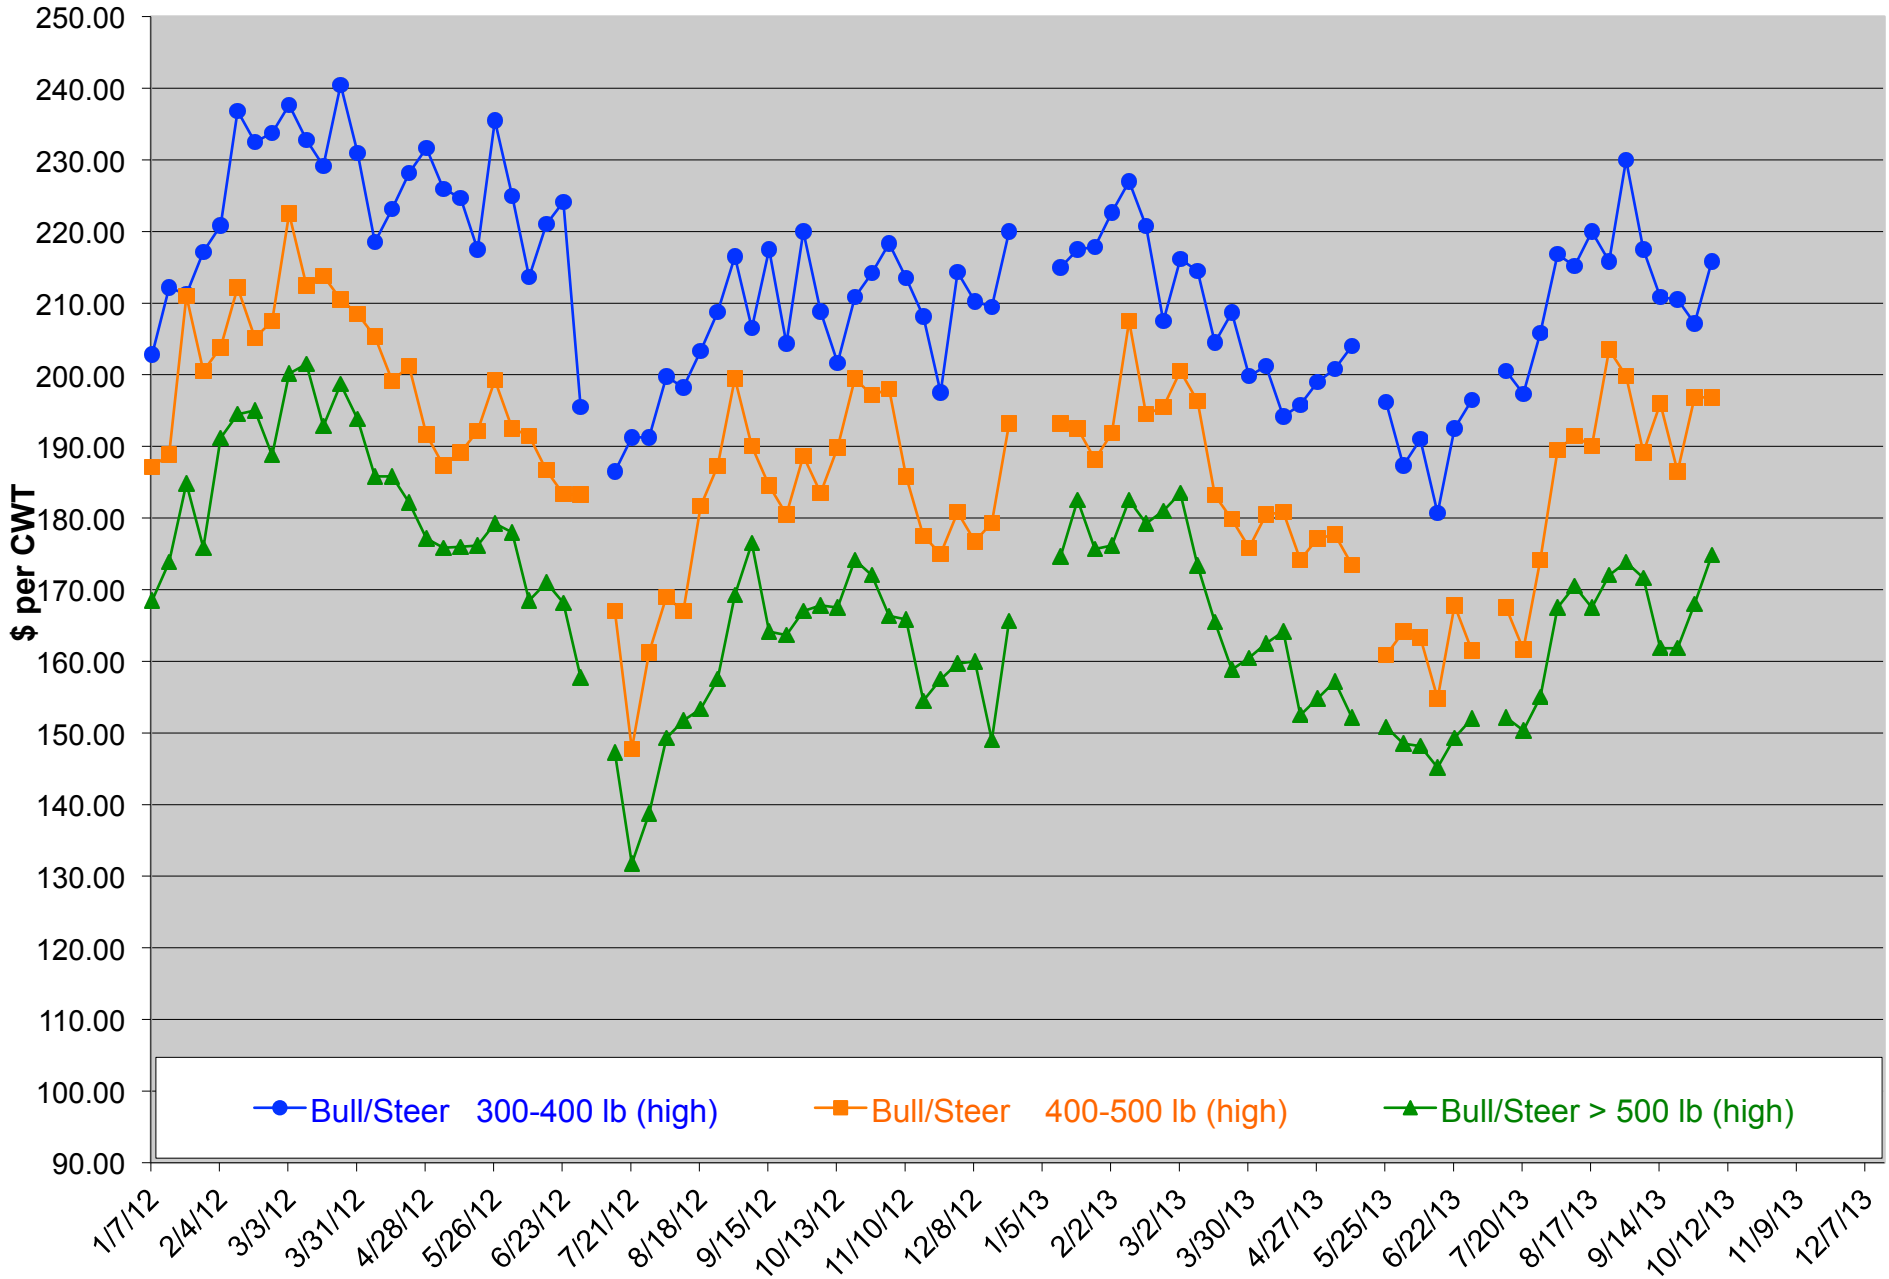

Calf Price Trends

Trend of Highest Prices Reported for Various Weight Calves, Average of 3 East Texas Livestock Auctions

For a weekly email copy of this chart, please contact your Local Texas AgriLife County Extension Agent

For information on beef cattle production, please visit the Texas A&M Extension Beef Cattle Website: <http://beef.tamu.edu>

Packer Cow PriceTrends

Trend of High and Low Prices Reported for Packer Cows, Average of 3 East Texas Livestock Auctions