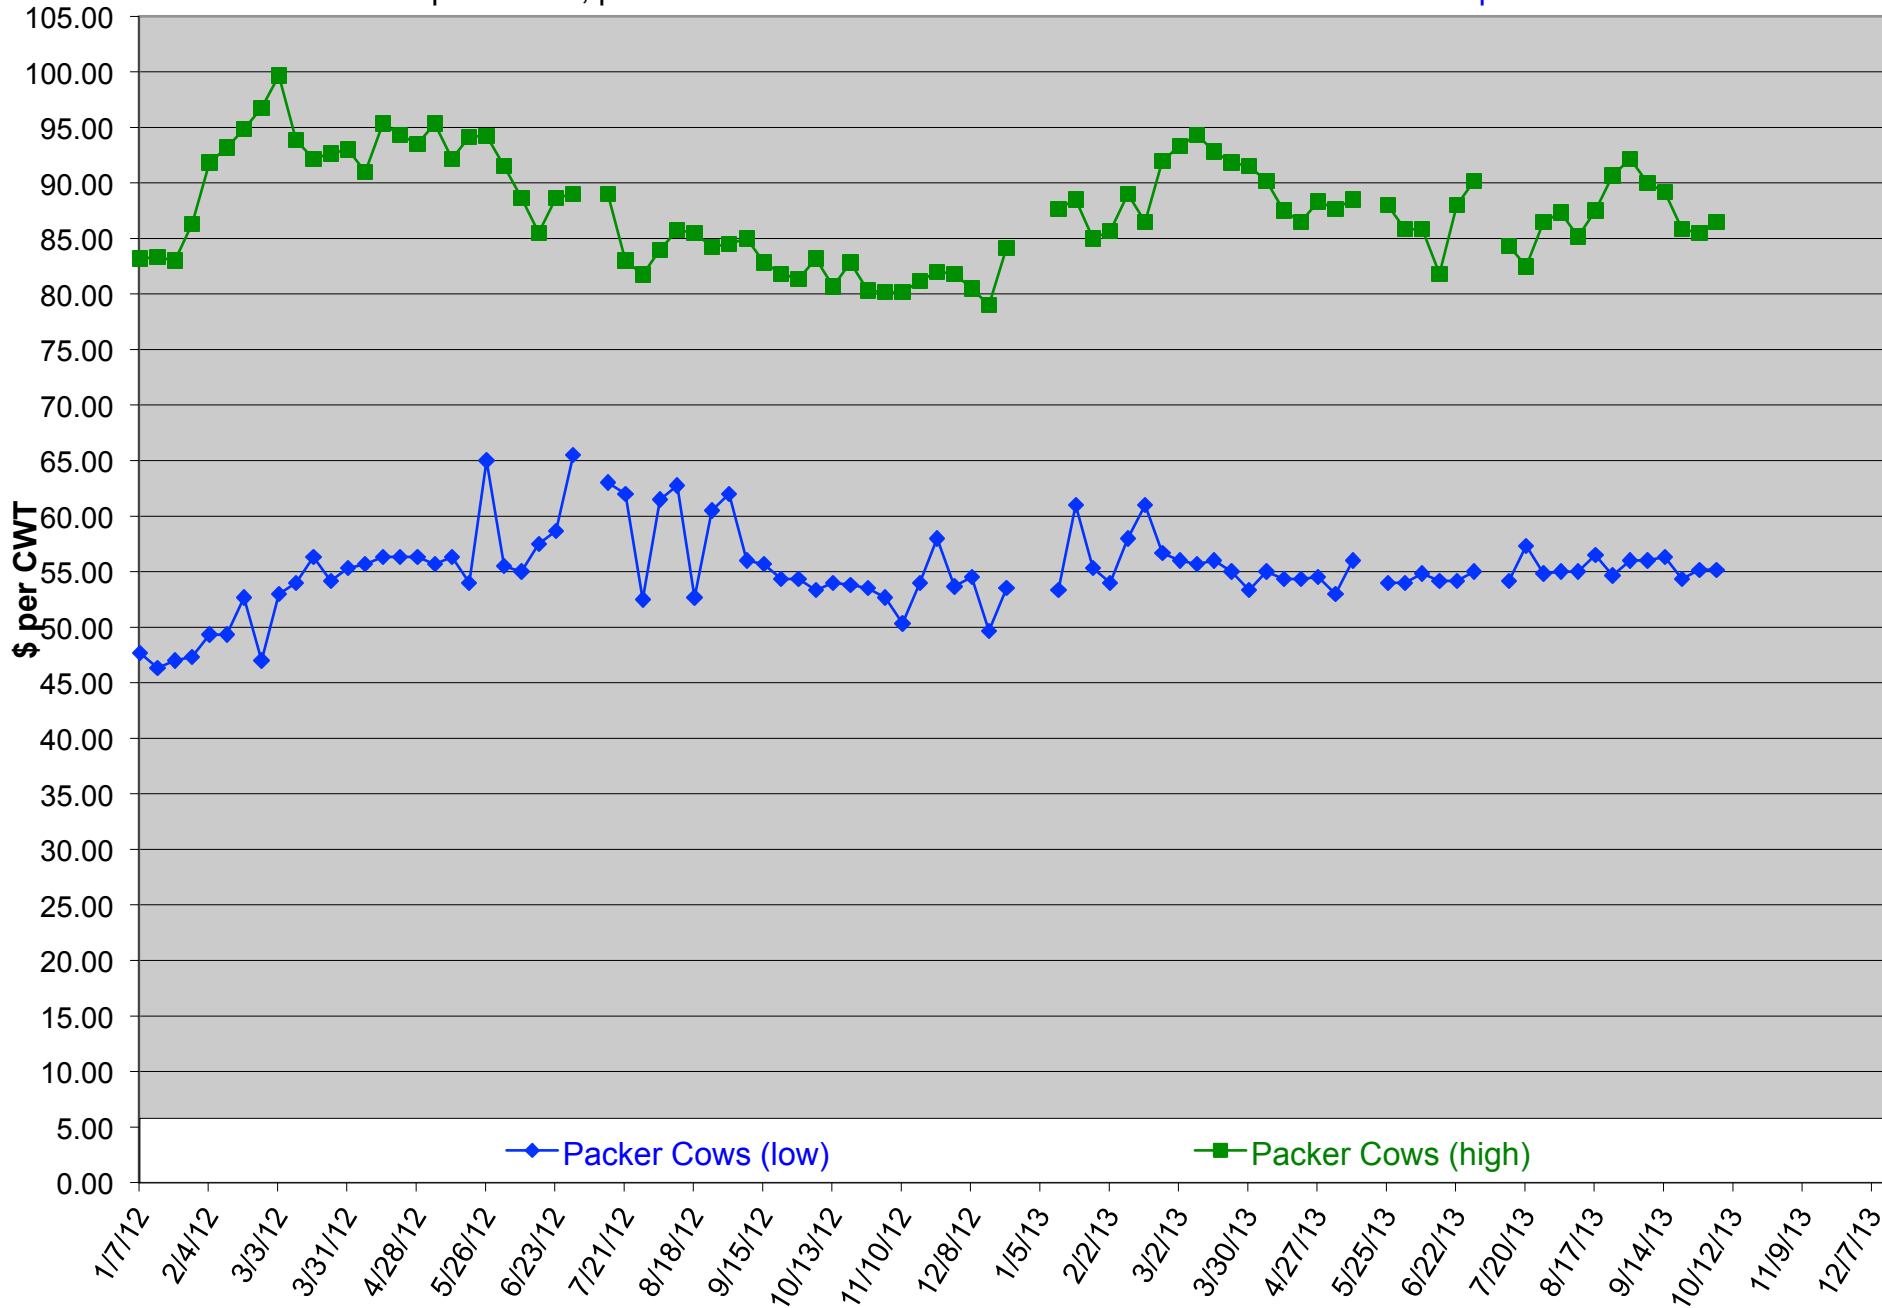

Packer Cow PriceTrends

Trend of High and Low Prices Reported for Packer Cows, Average of 3 East Texas Livestock Auctions

For a weekly email copy of this chart, please contact your Local Texas AgriLife County Extension Agent

For information on beef cattle production, please visit the Texas A&M Extension Beef Cattle Website: <http://beef.tamu.edu>