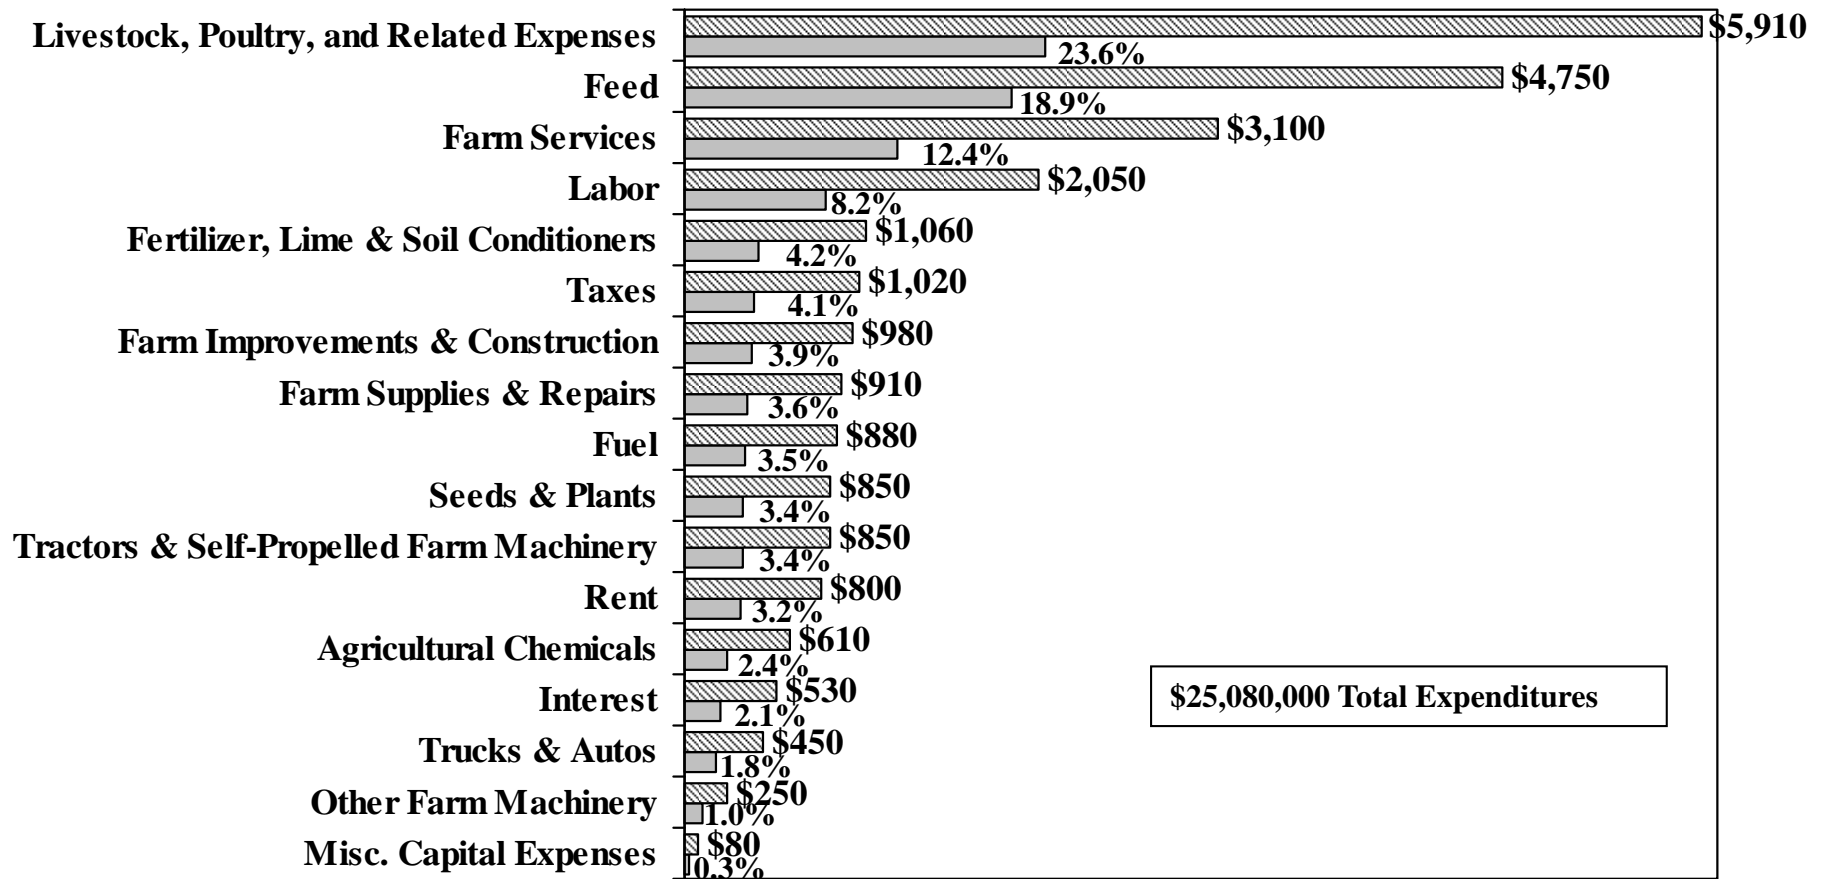

# ***FARM EXPENDITURES***

**Congress Avenue, Austin, Texas, 1901**

# Texas Farm Production Expenditures

## By Input Items, Expense, Percent of Total Texas, 2018

Source: "Farm Production Expenditures Annual Summary",  
USDA/NASS, August 2019

Numbers may not add due to rounding

■ Percent   ■ Million \$

# Texas Total Fuel and Oil Farm Expenditures, 1949 - 2018